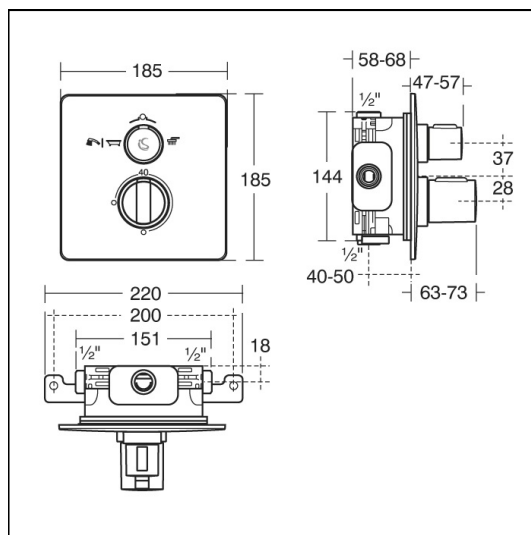

Concept Easybox Slim Built-in Thermostatic Bath Shower Mixer Square Faceplate

ILLUSTRATED

A5880 Concept Easybox Slim built-in thermostatic bath shower mixer with square faceplate. Consists of brass mixer, plastic installation box, mounting bracket, faceplate and handles.

ILLUSTRATED PRODUCT DETAILS

Weights

A5880 3.00 KG

Finishes

A5880  Chrome (AA)

Materials

A5880 Chrome Plated Metal

Special Notes

Flow rate 16 Litres per minute @ 0.8 bar for bath filling. Can also be used for 2 shower outlets with flow rate of 5.8 litres per minute at 0.1 bar.

ACCREDITATIONS