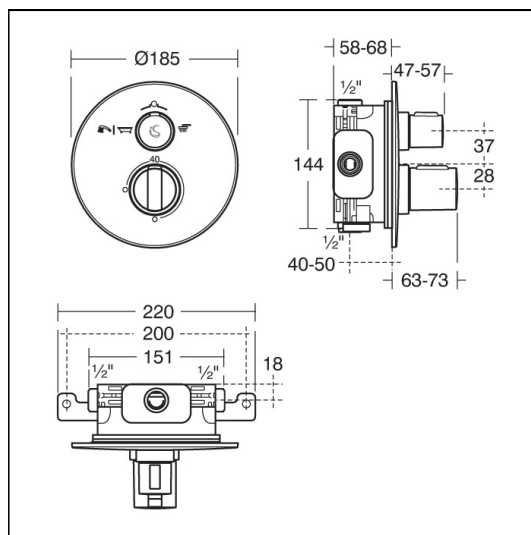

Concept Easybox Slim Built-in Thermostatic Bath Shower Mixer Round Faceplate

ILLUSTRATED

A5879 Concept Easybox Slim built-in thermostatic bath shower mixer with round faceplate. Consists of brass mixer, plastic installation box, mounting bracket, faceplate and handles.

ILLUSTRATED PRODUCT DETAILS

Weights

A5879 3.00 KG

Finishes

A5879  Chrome (AA)

Materials

A5879 Chrome Plated Metal

Special Notes

Flow rate 16 Litres per minute @ 0.8 bar for bath filling. Can also be used for 2 shower outlets with flow rate of 5.8 litres per minute at 0.1 bar.

ACCREDITATIONS

1306002