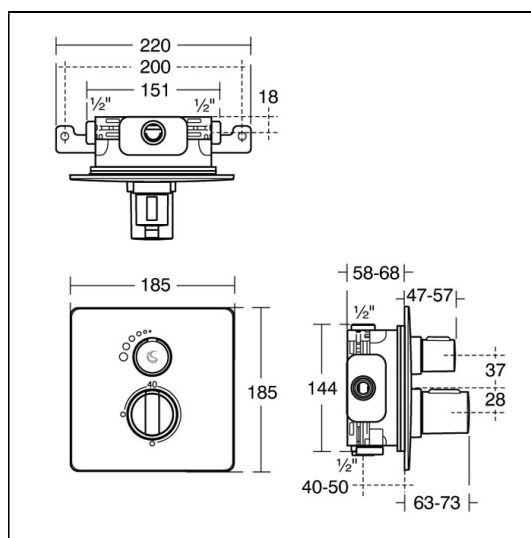

Concept Easybox Slim Built-in Thermostatic Shower Mixer Square Faceplate

ILLUSTRATED

A5878 Concept Easybox Slim built-in thermostatic shower mixer with square faceplate. Consists of brass mixer, plastic installation box, mounting bracket, faceplate and handles.

ILLUSTRATED PRODUCT DETAILS

Weights

A5878 3.00 KG

Finishes

A5878 Chrome (AA)

Materials

A5878 Chrome Plated Metal

Special Notes

Flow rate 5 Litres per minute @ .01 bar.

ACCREDITATIONS

1306002