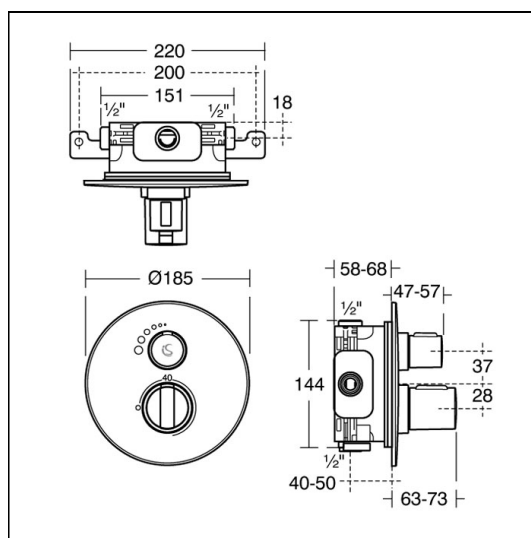

Concept Easybox Slim Built-in Thermostatic Shower Mixer Round Faceplate

ILLUSTRATED

A5877 Concept Easybox Slim built-in thermostatic shower mixer with round faceplate. Consists of brass mixer, plastic installation box, mounting bracket, faceplate and handles.

ILLUSTRATED PRODUCT DETAILS

Weights

A5877 3.00 KG

Finishes

A5877 Chrome (AA)

Materials

A5877 Chrome Plated Metal

Special Notes

Flow rate 5.8 Litres per minute @ 0.1 bar.

ACCREDITATIONS

1306002