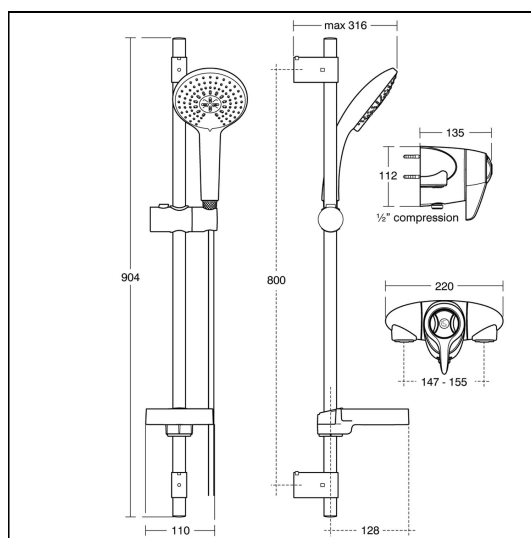

CTV Exposed Thermostatic Shower Pack With Extended Lever

ILLUSTRATED

A5785 CTV EL exposed concentric thermostatic mixer with extended lever & Idealrain M3 shower kit

ILLUSTRATED PRODUCT DETAILS

Weights

A5785 5.22 KG

Materials

A5785 Chrome Plated Brass

Finishes

A5785 Chrome (AA)

Flow rates

A5785 8 Litres per minute @ 3 bar pressure

Special Notes

Removable 8 Litre per minute Eco flow regulator Flow rate 5 Litres per minute @ .01 bar.

Pack includes a TMV3 approved shower mixer A3084AA

ACCREDITATIONS

A5785(AA)

FEATURES