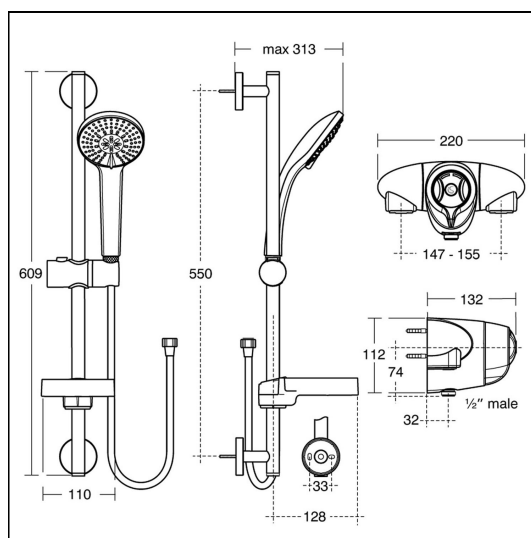

### ILLUSTRATED PRODUCT DETAILS

**Weights**

**A5783** 4.30 KG

**Finishes**

**A5783**  Chrome (AA)

**Materials**

**A5783** Chrome Plated Brass

**Flow rates**

**A5783** 8 Litres per minute @ 3 bar pressure

**Special Notes**

Removable 8 Litre per minute Eco flow regulator Flow rate 5 Litres per minute @ .01 bar.

Pack includes a TMV3 approved shower valve A3101AA