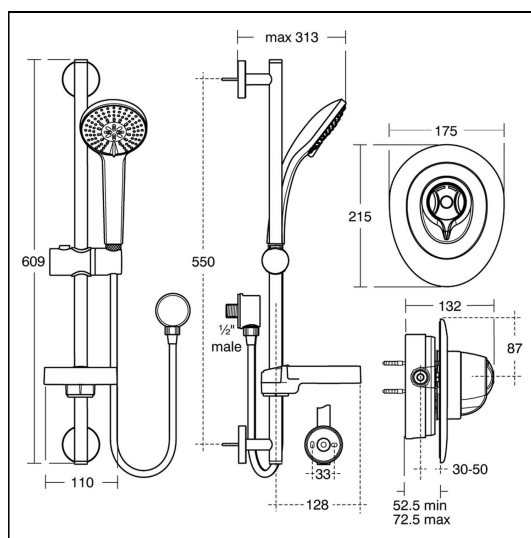

CTV Built-in Shower Pack

ILLUSTRATED

A5782 CTV built-in thermostatic shower mixer pack with Idealrain M3 shower kit

ILLUSTRATED PRODUCT DETAILS

Weights

A5782 4.50 KG

Finishes

A5782  Chrome (AA)

Materials

A5782 Chrome Plated Brass

Flow rates

A5782 8 Litres per minute @ 3 bar pressure

Special Notes

Removable 8 Litre per minute Eco flow regulator.
Flow rate 5 Litres per minute @ .01 bar.
Pack includes TMV3 approved valve A312AA.