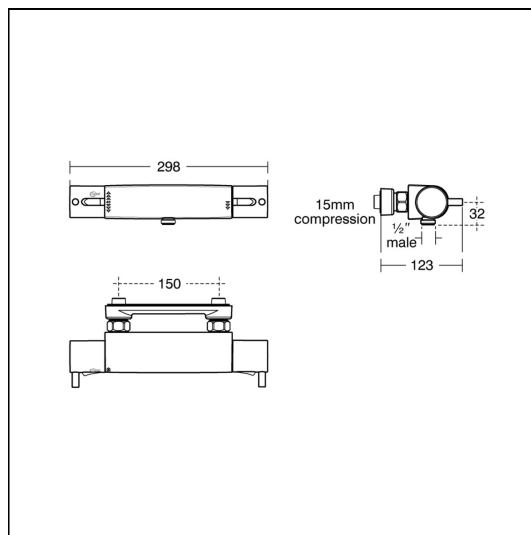

Alto Ecotherm Shower Mixer Metal Lever Handles & Fast Fix Bracket

ILLUSTRATED

A5637 Alto Ecotherm thermostatic exposed shower mixer metal lever handles & fast fix bracket

ILLUSTRATED PRODUCT DETAILS

Weights

A5637 2.60 KG

Materials

A5637 Chrome Plated Brass

Finishes

A5637 Chrome (AA)

Flow rates

A5637 8 Litres per minute @ 3 bar pressure

Designer

Artefakt Industriekultur

Standards

DDA Compliant Handles

Special Notes

Flow rate 5.8 Litres per minute @ 0.3 bar.

ACCREDITATIONS