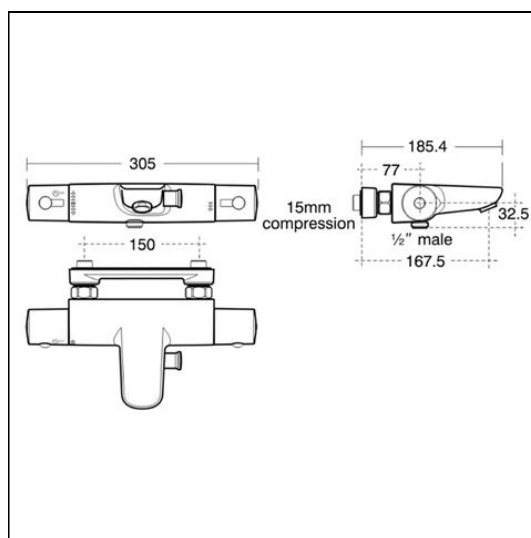

Alto Ecotherm Bath Shower Mixer With New Body & Fast-Fix Wall Bracket

ILLUSTRATED

A5634 Alto Ecotherm dual control wall mounted bath shower mixer with fast-fix wall bracket & new body - no kit

ILLUSTRATED PRODUCT DETAILS

Weights

A5634 2.91 KG

Finishes

A5634  Chrome (AA)

Materials

A5634 Chrome Plated Brass

Special Notes

Unregulated flow rate 15.5 litres per minute at 2 bar.