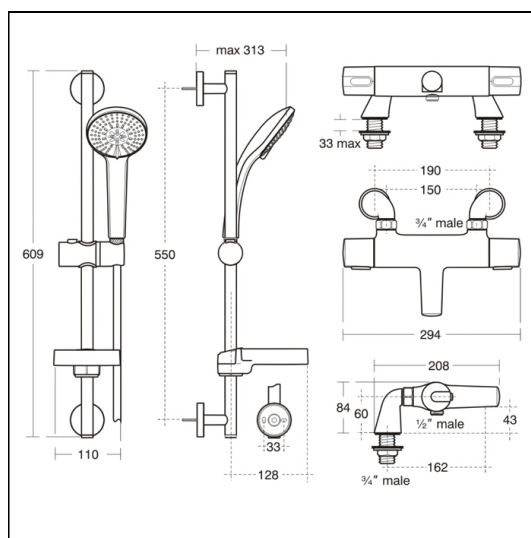

Ceratherm 100 Bath Rim Mounted Shower Pack

ILLUSTRATED

A4816 Ceratherm 100 thermostatic exposed bath shower mixer, 2 hole rim mounting legs and Idealrain M3 shower kit

ILLUSTRATED PRODUCT DETAILS

Weights

A4816 5.50 KG

Finishes

A4816  Chrome (AA)

Materials

A4816 Chrome Plated Brass

Flow rates

A4816 15 Litres per minute @ 3 bar pressure

Special Notes

Removable 8 Litres per minute Eco flow regulator in the handspray.
Flow rate 15 Litres per minute @ 2 bar.