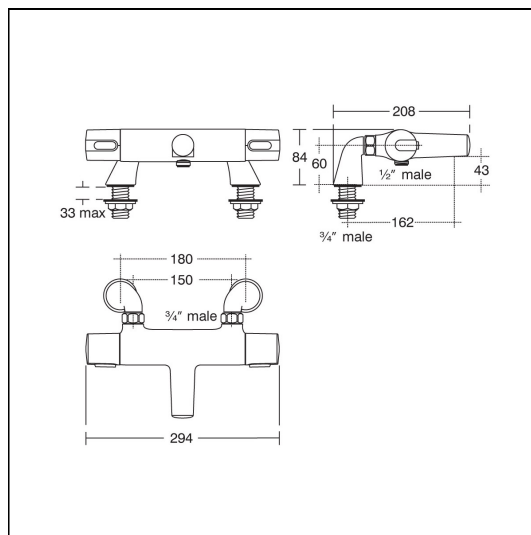

Ceratherm 100 Bath Rim Mounted Shower Mixer

ILLUSTRATED

A4815 Ceratherm 100 thermostatic exposed bath shower mixer, 2 hole with rim mounting legs

ILLUSTRATED PRODUCT DETAILS

Weights

A4815 3.00 KG

Finishes

A4815  Chrome (AA)

Materials

A4815 Chrome Plated Brass

Flow rates

A4815 18 Litres per minute @ 3 bar pressure

Special Notes

Flow rate 15 Litres per minute @ 2 bar. Also available in a shower pack.

ACCREDITATIONS

FEATURES