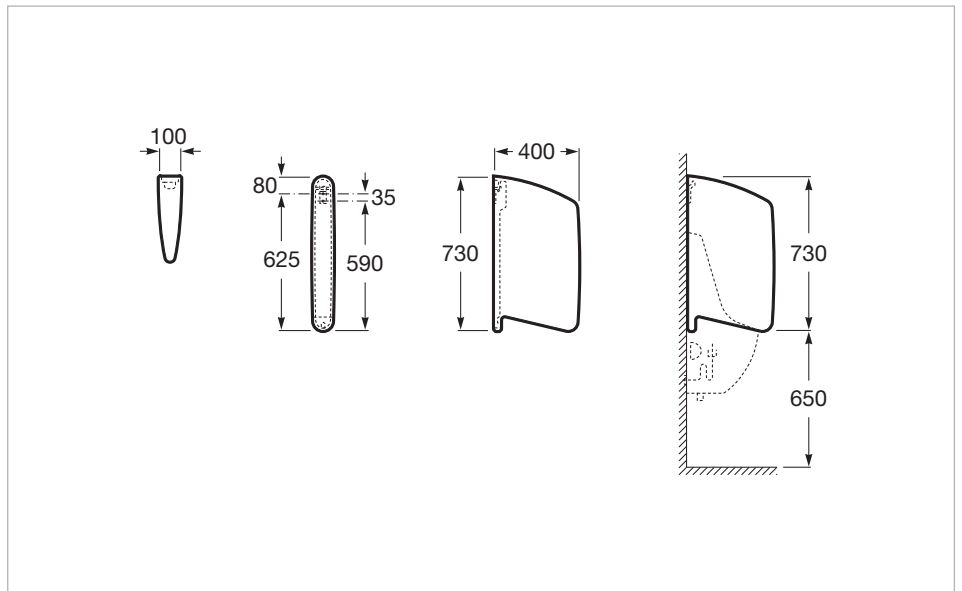

Vitreous china wall divider for urinal

Recommended for public spaces

Colours and finishes

How to obtain the reference number

Replace the “..” with the desired finish code from the list below

00 White

Dimensions

Length: 100 mm.

Width: 400 mm.

Height: 730 mm.

Technical drawings

An element designed for the privacy required of the present-day bathroom. Gentle and essential lines with an extremely versatile and functional partition.