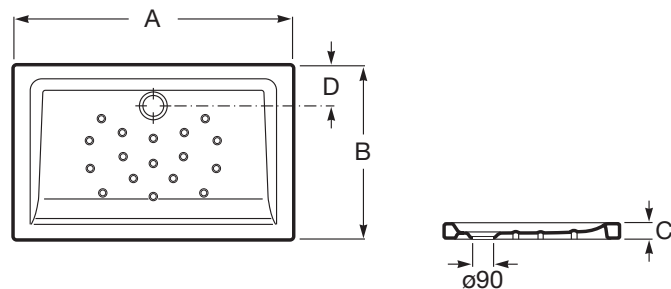

Vitreous china shower tray with anti-slip base

Anti-slip type: Integrated
 Depth: Slim (between 45 and 65mm)
 Installation type: Built-in
 Material: Vitreous china
 Shape: Rectangular

Colours and finishes

How to obtain the reference number
 Replace the “..” with the desired finish code from the list below

00 White

Dimensions

Length: 1200 mm.
 Width: 800 mm.
 Height: 65 mm.

Compatible with

506401900 90mm ø waste for shower tray

Technical drawings

Ref.	A	B	C	D
373516xx0	1200	800	65	180*
373517xx0	1000	800	65	180*
373505xx0	1200	750	65	175*
373506xx0	1000	750	65	170*
373513xx0	1200	700	80	175
373512xx0	1000	700	80	170
373519xx0	900	700	80	170