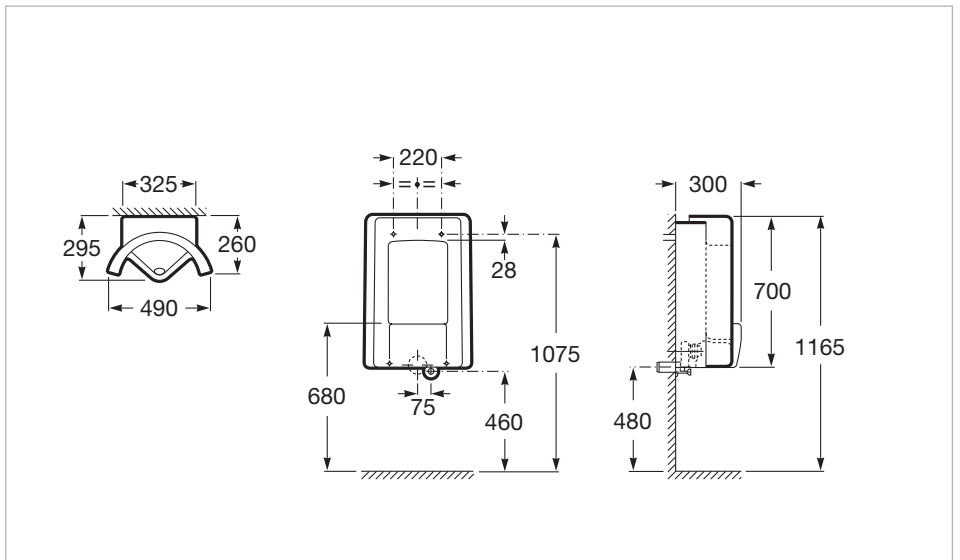

**Vitreous china urinal with top inlet**

Incompatible with cover  
 Recommended for public spaces  
 Water inlet position: External vertical

**Colours and finishes**

How to obtain the reference number  
 Replace the “..” with the desired finish code from the list below

**Dimensions**

Length: 490 mm.  
 Width: 295 mm.  
 Height: 700 mm.

**Technical drawings**

An innovative urinal collection with a unique design that adapts to every corner and wall of public spaces.

Designed by  
**Roviras & Torrente**