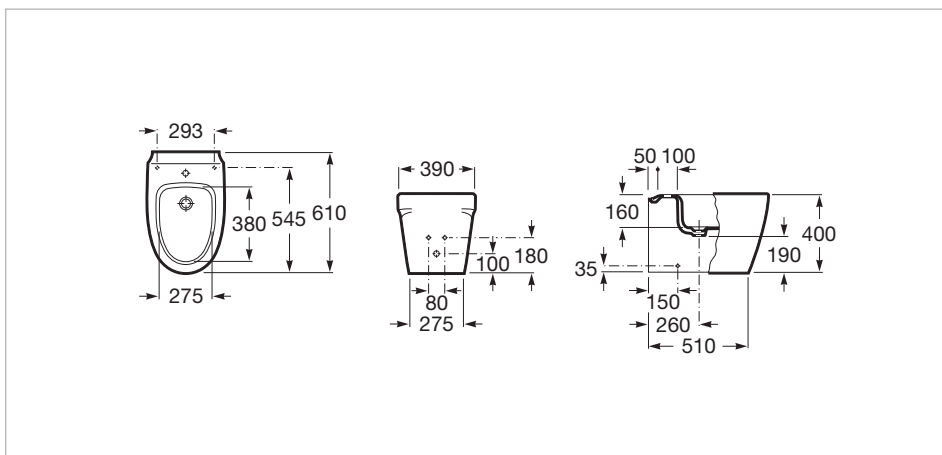

Vitreous china bidet

Back-to-wall
 Fixing kit: Included
 Installation type: Floor-standing
 Shape: Round
 Taphole configuration: 1 taphole

Colours and finishes

How to obtain the reference number
 Replace the “..” with the desired finish code from the list below

00 White

Dimensions

Length: 390 mm.
 Width: 610 mm.
 Height: 400 mm.

Includes

506402210 1 1/4" trap for bidet

Compatible with

806652... Bidet lid

Technical drawings

1 1/4" trap for bidet

Pipework diameter (inches): 1 1/4"

Suitable for: Bidet

Waste type: U-bend

Dimensions

Length: 115 mm.

Width: 250 mm.

Height: 65 mm.