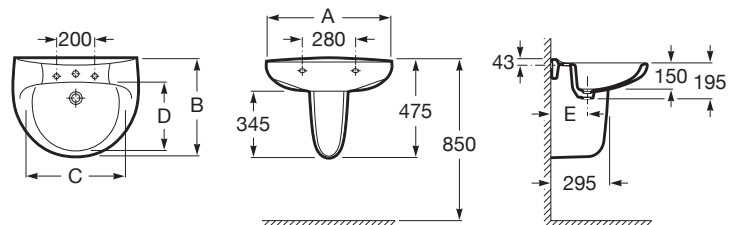

Colours and finishes

How to obtain the reference number

Replace the “..” with the desired finish code from the list below

00 White

Dimensions

Length: 245 mm.

Width: 300 mm.

Height: 400 mm.

Compatible with

326392..5 Wall-hung vitreous china basin

326393..5 Wall-hung vitreous china basin

328396..0 Wall-hung vitreous china basin.

Includes chain-stay hole.

325394..0 Wall-hung vitreous china basin

328398..0 Wall-hung vitreous china basin.

Includes chain-stay hole.

Technical drawings

A	B	C	D	E
650	510	520	335	205
560	460	450	295	205
520	410	415	255	190