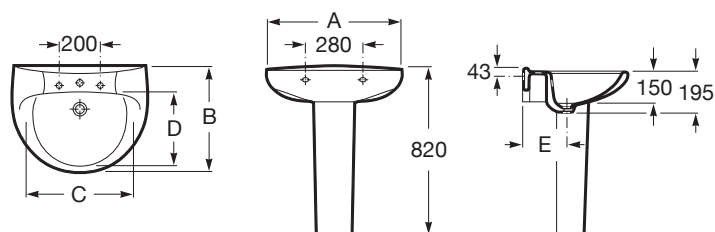

Colours and finishes

How to obtain the reference number

Replace the “.” with the desired finish code from the list below

00 White

Dimensions

Length: 180 mm.

Width: 150 mm.

Height: 670 mm.

475130..0 Wall-hung vitreous china basin

475131..0 Wall-hung vitreous china basin.

Includes chain-stay hole.

326392..5 Wall-hung vitreous china basin

326393..5 Wall-hung vitreous china basin

328396..0 Wall-hung vitreous china basin.

Includes chain-stay hole.

325394..0 Wall-hung vitreous china basin

328398..0 Wall-hung vitreous china basin.

Includes chain-stay hole.

Technical drawings

A	B	C	D	E
650	510	520	335	205
560	460	450	295	205
520	410	415	255	190