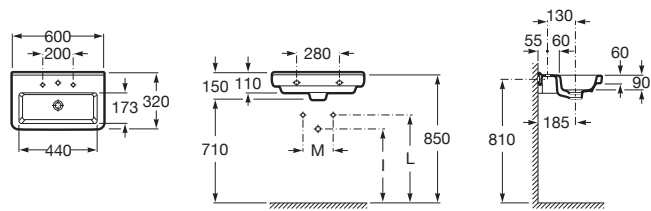

Compact wall-hung vitreous china basin

Bowl position: Central
 Fixing kit: Included
 Installation type: Wall-hung
 Material: Vitreous china
 Shape: Square
 Taphole configuration: 1 prepunched, 1 taphole, 1 prepunched

Colours and finishes

How to obtain the reference number
 Replace the “..” with the desired finish code from the list below

00 White

Dimensions

Length: 600 mm.
 Width: 320 mm.
 Height: 110 mm.

Optional

337782..0 Vitreous china semipedestal for basin

Technical drawings

Aplicación	I (Sifón)	L	M
WH	530 Totem / Minimal	610	150
Pedestal	570	640	150
WB-SPed	570 Botella	640	80
WB-SPed S			150/80