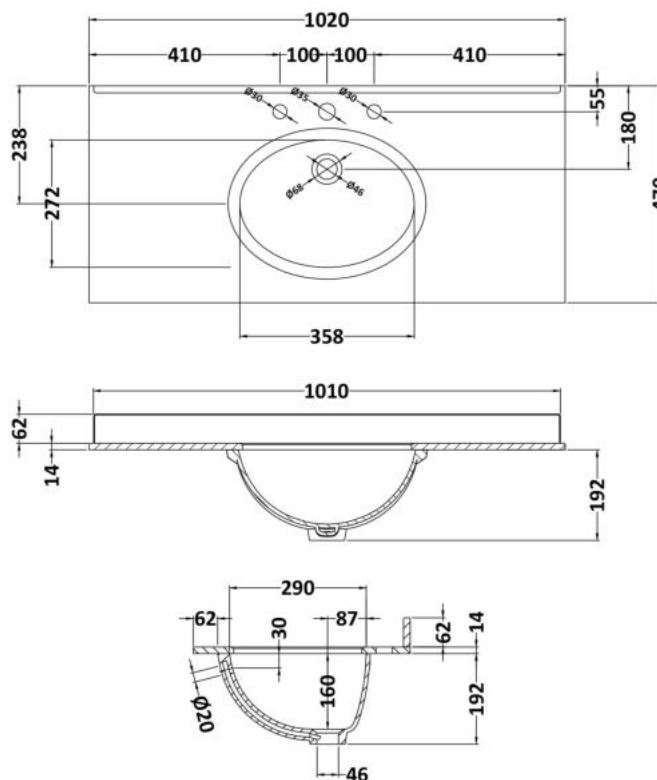

Packaging Dimensions

Height (mm):	895
Width (mm):	1010
Depth (mm):	480
Gross Weight (kg):	33.5

Packaging Data

Box Colour:	Brown Cardboard Box
Box Qty:	1
Label Size:	100 x 50
Label Colour:	White Label
Label Qty:	2

Outer Box Dimensions (If Applicable)

Height (mm):	
Width (mm):	
Depth (mm):	
Gross Weight (kg):	
Barcode:	5056211851462

Product Details

Country of Origin:	United Kingdom
Fitting Instruction:	No
CE Certification:	N/A
FSC Certified Materials:	Yes
Colour:	Royal Grey
Construction Method:	Cam & Wood Dowel
Construction Type:	Rigid
Cabinet Finish:	MFC Textured Woodgrain
Fascia Finish:	Mdf Vinyl Textured Woodgrain
Cabinet Thickness (mm):	18
Fascia Thickness (mm):	18
Drawer Included:	No
Drawer Type:	Not Applicable
No of Shelves:	1
Hinge Type:	110 Degree Inset Clip-On S/C
Hinge Included:	Yes
Adjustable Legs:	No
Fixings Included:	Yes
Handle Style:	Traditional
Waste Shroud:	No
Handle Included:	Yes
Handle Type:	Strap

Sales Code: LOM250

Description: 1000 Rectangle Marble Top/Basin 3Th

Product Dimensions

Height (mm):	268
Width (mm):	1020
Depth (mm):	470
Nett Weight (kg):	18

Packaging Dimensions

Height (mm):	250
Width (mm):	1100
Depth (mm):	580
Gross Weight (kg):	18.5

Packaging Data

Box Colour:	White Cardboard Box
Box Qty:	1
Label Size:	100 x 50
Label Colour:	White Label
Label Qty:	2

Outer Box Dimensions (If Applicable)

Height (mm):	
Width (mm):	
Depth (mm):	
Gross Weight (kg):	
Barcode:	5056211825784