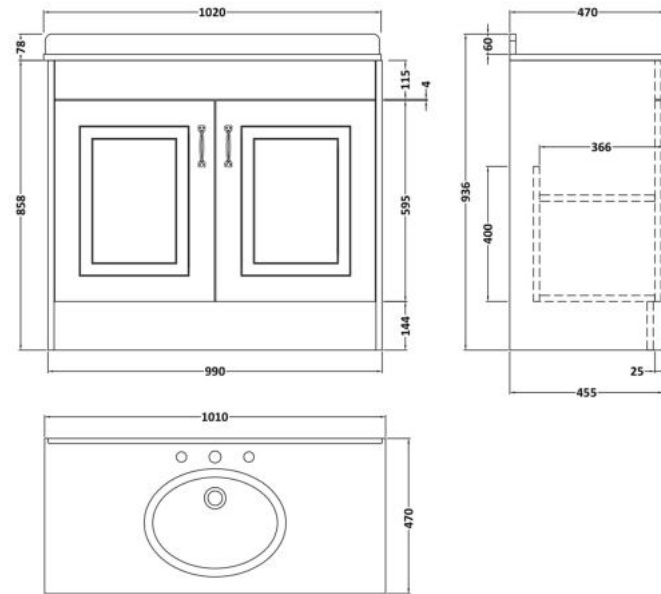

Sales Code: YOR450

Description: 1000 2-Door F/S Unit With Marble Top 3Th

Packaging Details

Barcode: 5056462619996

Sales Code: OLF407

Description: 1000 2-Door Floor Standing Unit

Product Dimensions

Height (mm):	858
Width (mm):	990
Depth (mm):	455
Nett Weight (kg):	33.5

Packaging Dimensions

Height (mm):	895
Width (mm):	1010
Depth (mm):	480
Gross Weight (kg):	33.5

Packaging Data

Box Colour:	Brown Cardboard Box
Box Qty:	1
Label Size:	100 x 50
Label Colour:	White Label
Label Qty:	2

Outer Box Dimensions (If Applicable)

Height (mm):	
Width (mm):	
Depth (mm):	
Gross Weight (kg):	
Barcode:	5056211851462

Product Details

Country of Origin:	United Kingdom
Fitting Instruction:	No
CE Certification:	N/A
FSC Certified Materials:	Yes
Colour:	Royal Grey
Construction Method:	Cam & Wood Dowel
Construction Type:	Rigid
Cabinet Finish:	MFC Textured Woodgrain
Fascia Finish:	Mdf Vinyl Textured Woodgrain
Cabinet Thickness (mm):	18
Fascia Thickness (mm):	18
Drawer Included:	No
Drawer Type:	Not Applicable
No of Shelves:	1
Hinge Type:	110 Degree Inset Clip-On S/C
Hinge Included:	Yes
Adjustable Legs:	No
Fixings Included:	Yes
Handle Style:	Traditional
Waste Shroud:	No
Handle Included:	Yes
Handle Type:	Strap

Sales Code: LOM250

Description: 1000 Rectangle Marble Top/Basin 3Th

Product Dimensions

Height (mm):	268
Width (mm):	1020
Depth (mm):	470
Nett Weight (kg):	18

Packaging Dimensions

Height (mm):	250
Width (mm):	1100
Depth (mm):	580
Gross Weight (kg):	18.5