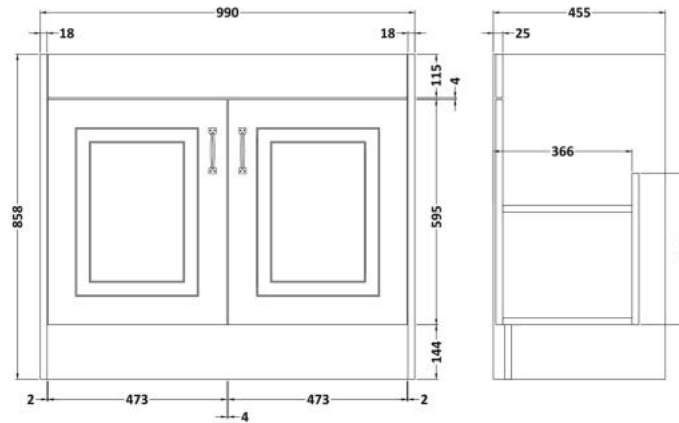

Sales Code: YOR450

Description: 1000 2-Door F/S Unit With Marble Top 3Th

Packaging Details

Barcode: 5056462619996

Sales Code: OLF407

Description: 1000 2-Door Floor Standing Unit

Product Dimensions

Height (mm):	858
Width (mm):	990
Depth (mm):	455
Nett Weight (kg):	33.5

Packaging Dimensions

Height (mm):	895
Width (mm):	1010
Depth (mm):	480
Gross Weight (kg):	33.5

Packaging Data

Box Colour:	Brown Cardboard Box
Box Qty:	1
Label Size:	100 x 50
Label Colour:	White Label
Label Qty:	2

Outer Box Dimensions (If Applicable)

Height (mm):	
Width (mm):	
Depth (mm):	
Gross Weight (kg):	
Barcode:	5056211851462

Product Details

Country of Origin:	United Kingdom
Fitting Instruction:	No
CE Certification:	N/A
FSC Certified Materials:	Yes
Colour:	Royal Grey
Construction Method:	Cam & Wood Dowel
Construction Type:	Rigid
Cabinet Finish:	MFC Textured Woodgrain
Fascia Finish:	Mdf Vinyl Textured Woodgrain
Cabinet Thickness (mm):	18
Fascia Thickness (mm):	18
Drawer Included:	No
Drawer Type:	Not Applicable
No of Shelves:	1
Hinge Type:	110 Degree Inset Clip-On S/C
Hinge Included:	Yes
Adjustable Legs:	No
Fixings Included:	Yes
Handle Style:	Traditional
Waste Shroud:	No
Handle Included:	Yes
Handle Type:	Strap

Sales Code: LOM250

Description: 1000 Rectangle Marble Top/Basin 3Th

Product Dimensions

Height (mm):	268
Width (mm):	1020
Depth (mm):	470
Nett Weight (kg):	18

Packaging Dimensions

Height (mm):	250
Width (mm):	1100
Depth (mm):	580
Gross Weight (kg):	18.5