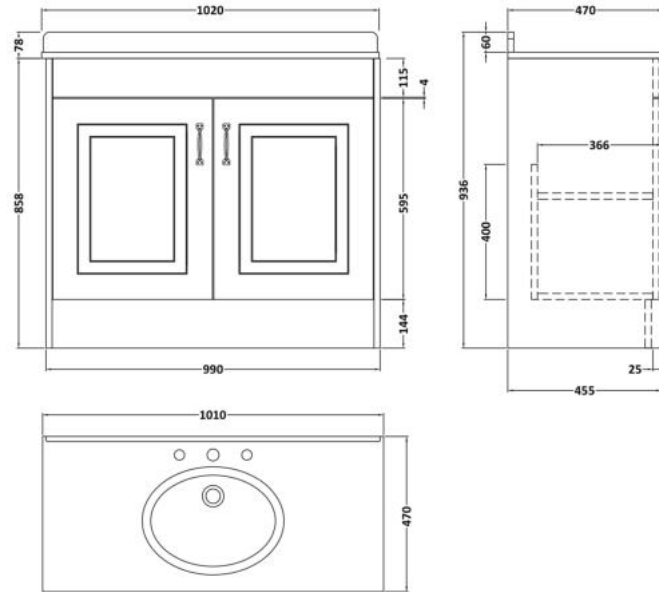

Sales Code: YOR449

Description: 1000 2-Door F/S Unit With Marble Top 3Th

Packaging Details

Barcode: 5056462619811

Sales Code: OLF407

Description: 1000 2-Door Floor Standing Unit

Product Dimensions

Height (mm):	858
Width (mm):	990
Depth (mm):	455
Nett Weight (kg):	33.5

Packaging Dimensions

Height (mm):	895
Width (mm):	1010
Depth (mm):	480
Gross Weight (kg):	33.5

Packaging Data

Box Colour:	Brown Cardboard Box
Box Qty:	1
Label Size:	100 x 50
Label Colour:	White Label
Label Qty:	2

Outer Box Dimensions (If Applicable)

Height (mm):	
Width (mm):	
Depth (mm):	
Gross Weight (kg):	
Barcode:	5056211851462

Product Details

Country of Origin:	United Kingdom
Fitting Instruction:	No
CE Certification:	N/A
FSC Certified Materials:	Yes
Colour:	Royal Grey
Construction Method:	Cam & Wood Dowel
Construction Type:	Rigid
Cabinet Finish:	MFC Textured Woodgrain
Fascia Finish:	Mdf Vinyl Textured Woodgrain
Cabinet Thickness (mm):	18
Fascia Thickness (mm):	18
Drawer Included:	No
Drawer Type:	Not Applicable
No of Shelves:	1
Hinge Type:	110 Degree Inset Clip-On S/C
Hinge Included:	Yes
Adjustable Legs:	No
Fixings Included:	Yes
Handle Style:	Traditional
Waste Shroud:	No
Handle Included:	Yes
Handle Type:	Strap

Sales Code: LOM249

Description: 1000 Rectangle Marble Top/Basin 3Th

Product Dimensions

Height (mm):	268
Width (mm):	1020
Depth (mm):	470
Nett Weight (kg):	18

Packaging Dimensions

Height (mm):	250
Width (mm):	1100
Depth (mm):	580
Gross Weight (kg):	18.5