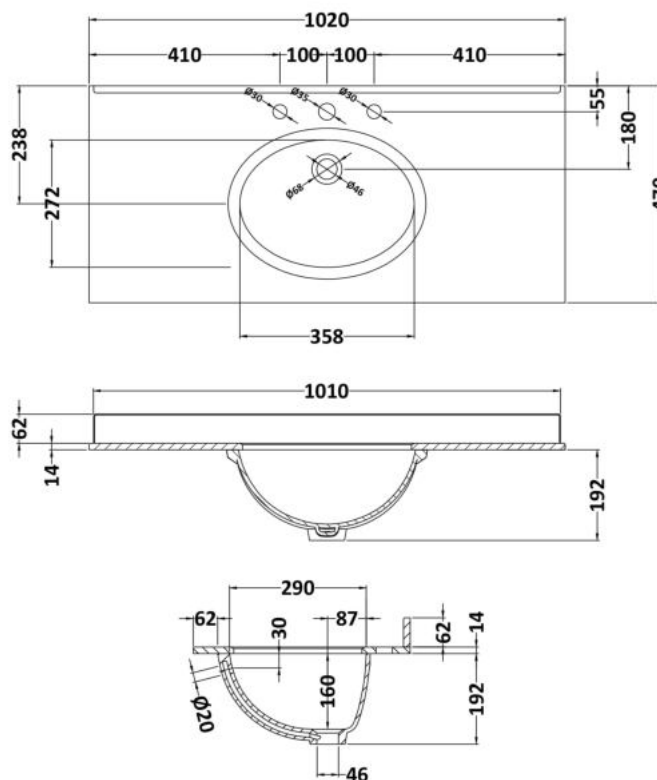

Packaging Dimensions

Height (mm):	895
Width (mm):	1010
Depth (mm):	480
Gross Weight (kg):	33.5

Packaging Data

Box Colour:	Brown Cardboard Box
Box Qty:	1
Label Size:	100 x 50
Label Colour:	White Label
Label Qty:	2

Outer Box Dimensions (If Applicable)

Height (mm):	
Width (mm):	
Depth (mm):	
Gross Weight (kg):	
Barcode:	5056211851462

Product Details

Country of Origin:	United Kingdom
Fitting Instruction:	No
CE Certification:	N/A
FSC Certified Materials:	Yes
Colour:	Royal Grey
Construction Method:	Cam & Wood Dowel
Construction Type:	Rigid
Cabinet Finish:	MFC Textured Woodgrain
Fascia Finish:	Mdf Vinyl Textured Woodgrain
Cabinet Thickness (mm):	18
Fascia Thickness (mm):	18
Drawer Included:	No
Drawer Type:	Not Applicable
No of Shelves:	1
Hinge Type:	110 Degree Inset Clip-On S/C
Hinge Included:	Yes
Adjustable Legs:	No
Fixings Included:	Yes
Handle Style:	Traditional
Waste Shroud:	No
Handle Included:	Yes
Handle Type:	Strap

Sales Code: LOM249

Description: 1000 Rectangle Marble Top/Basin 3Th

Product Dimensions

Height (mm):	268
Width (mm):	1020
Depth (mm):	470
Nett Weight (kg):	18

Packaging Dimensions

Height (mm):	250
Width (mm):	1100
Depth (mm):	580
Gross Weight (kg):	18.5

Packaging Data

Box Colour:	White Cardboard Box
Box Qty:	1
Label Size:	100 x 50
Label Colour:	White Label
Label Qty:	2

Outer Box Dimensions (If Applicable)

Height (mm):	
Width (mm):	
Depth (mm):	
Gross Weight (kg):	
Barcode:	5056211825777