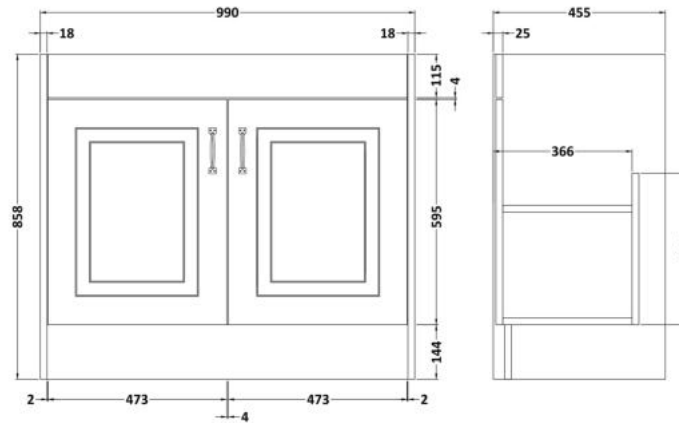

Sales Code: YOR449

Description: 1000 2-Door F/S Unit With Marble Top 3Th

Packaging Details

Barcode: 5056462619811

Sales Code: OLF407

Description: 1000 2-Door Floor Standing Unit

Product Dimensions

Height (mm):	858
Width (mm):	990
Depth (mm):	455
Nett Weight (kg):	33.5

Packaging Dimensions

Height (mm):	895
Width (mm):	1010
Depth (mm):	480
Gross Weight (kg):	33.5

Packaging Data

Box Colour:	Brown Cardboard Box
Box Qty:	1
Label Size:	100 x 50
Label Colour:	White Label
Label Qty:	2

Outer Box Dimensions (If Applicable)

Height (mm):	
Width (mm):	
Depth (mm):	
Gross Weight (kg):	
Barcode:	5056211851462

Product Details

Country of Origin:	United Kingdom
Fitting Instruction:	No
CE Certification:	N/A
FSC Certified Materials:	Yes
Colour:	Royal Grey
Construction Method:	Cam & Wood Dowel
Construction Type:	Rigid
Cabinet Finish:	MFC Textured Woodgrain
Fascia Finish:	Mdf Vinyl Textured Woodgrain
Cabinet Thickness (mm):	18
Fascia Thickness (mm):	18
Drawer Included:	No
Drawer Type:	Not Applicable
No of Shelves:	1
Hinge Type:	110 Degree Inset Clip-On S/C
Hinge Included:	Yes
Adjustable Legs:	No
Fixings Included:	Yes
Handle Style:	Traditional
Waste Shroud:	No
Handle Included:	Yes
Handle Type:	Strap

Sales Code: LOM249

Description: 1000 Rectangle Marble Top/Basin 3Th

Product Dimensions

Height (mm):	268
Width (mm):	1020
Depth (mm):	470
Nett Weight (kg):	18

Packaging Dimensions

Height (mm):	250
Width (mm):	1100
Depth (mm):	580
Gross Weight (kg):	18.5