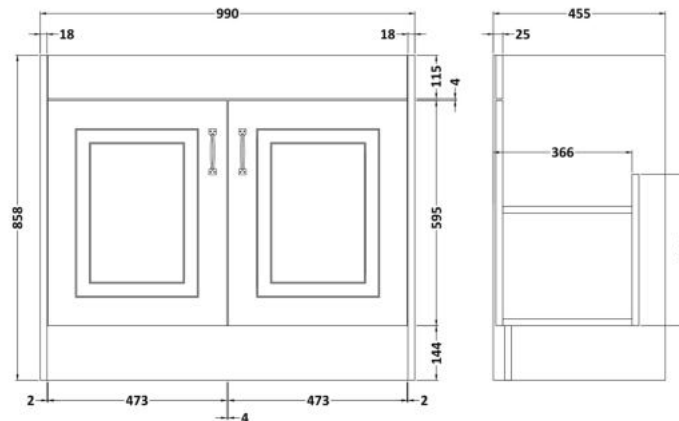

Sales Code: YOR448

Description: 1000 2-Door F/S Unit With Marble Top 3Th

Packaging Details

Barcode: 5056462619637

Sales Code: OLF407

Description: 1000 2-Door Floor Standing Unit

Product Dimensions

Height (mm):	858
Width (mm):	990
Depth (mm):	455
Nett Weight (kg):	33.5

Packaging Dimensions

Height (mm):	895
Width (mm):	1010
Depth (mm):	480
Gross Weight (kg):	33.5

Packaging Data

Box Colour:	Brown Cardboard Box
Box Qty:	1
Label Size:	100 x 50
Label Colour:	White Label
Label Qty:	2

Outer Box Dimensions (If Applicable)

Height (mm):	
Width (mm):	
Depth (mm):	
Gross Weight (kg):	
Barcode:	5056211851462

Product Details

Country of Origin:	United Kingdom
Fitting Instruction:	No
CE Certification:	N/A
FSC Certified Materials:	Yes
Colour:	Royal Grey
Construction Method:	Cam & Wood Dowel
Construction Type:	Rigid
Cabinet Finish:	MFC Textured Woodgrain
Fascia Finish:	Mdf Vinyl Textured Woodgrain
Cabinet Thickness (mm):	18
Fascia Thickness (mm):	18
Drawer Included:	No
Drawer Type:	Not Applicable
No of Shelves:	1
Hinge Type:	110 Degree Inset Clip-On S/C
Hinge Included:	Yes
Adjustable Legs:	No
Fixings Included:	Yes
Handle Style:	Traditional
Waste Shroud:	No
Handle Included:	Yes
Handle Type:	Strap

Sales Code: LOM248

Description: 1000 Rectangle Marble Top/Basin 3Th

Product Dimensions

Height (mm):	268
Width (mm):	1020
Depth (mm):	470
Nett Weight (kg):	18

Packaging Dimensions

Height (mm):	250
Width (mm):	1100
Depth (mm):	580
Gross Weight (kg):	18.5