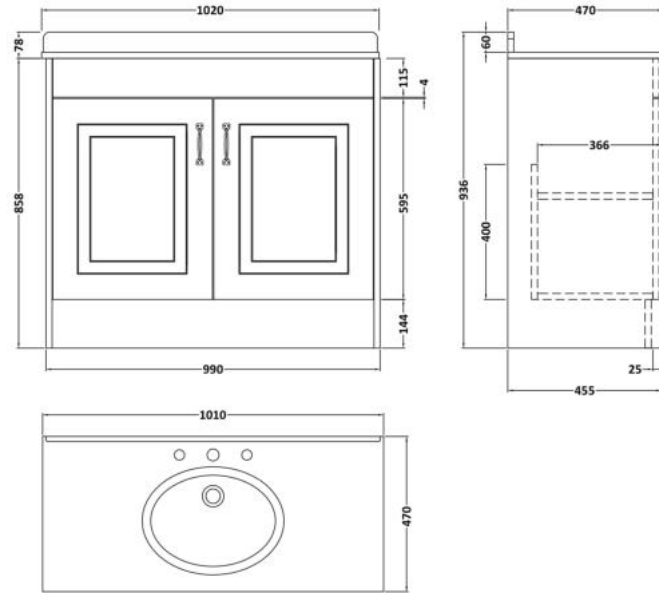

Sales Code: YOR448

Description: 1000 2-Door F/S Unit With Marble Top 3Th

Packaging Details

Barcode: 5056462619637

Sales Code: OLF407

Description: 1000 2-Door Floor Standing Unit

Product Dimensions

Height (mm):	858
Width (mm):	990
Depth (mm):	455
Nett Weight (kg):	33.5

Packaging Dimensions

Height (mm):	895
Width (mm):	1010
Depth (mm):	480
Gross Weight (kg):	33.5

Packaging Data

Box Colour:	Brown Cardboard Box
Box Qty:	1
Label Size:	100 x 50
Label Colour:	White Label
Label Qty:	2

Outer Box Dimensions (If Applicable)

Height (mm):	
Width (mm):	
Depth (mm):	
Gross Weight (kg):	
Barcode:	5056211851462

Product Details

Country of Origin:	United Kingdom
Fitting Instruction:	No
CE Certification:	N/A
FSC Certified Materials:	Yes
Colour:	Royal Grey
Construction Method:	Cam & Wood Dowel
Construction Type:	Rigid
Cabinet Finish:	MFC Textured Woodgrain
Fascia Finish:	Mdf Vinyl Textured Woodgrain
Cabinet Thickness (mm):	18
Fascia Thickness (mm):	18
Drawer Included:	No
Drawer Type:	Not Applicable
No of Shelves:	1
Hinge Type:	110 Degree Inset Clip-On S/C
Hinge Included:	Yes
Adjustable Legs:	No
Fixings Included:	Yes
Handle Style:	Traditional
Waste Shroud:	No
Handle Included:	Yes
Handle Type:	Strap

Sales Code: LOM248

Description: 1000 Rectangle Marble Top/Basin 3Th

Product Dimensions

Height (mm):	268
Width (mm):	1020
Depth (mm):	470
Nett Weight (kg):	18

Packaging Dimensions

Height (mm):	250
Width (mm):	1100
Depth (mm):	580
Gross Weight (kg):	18.5