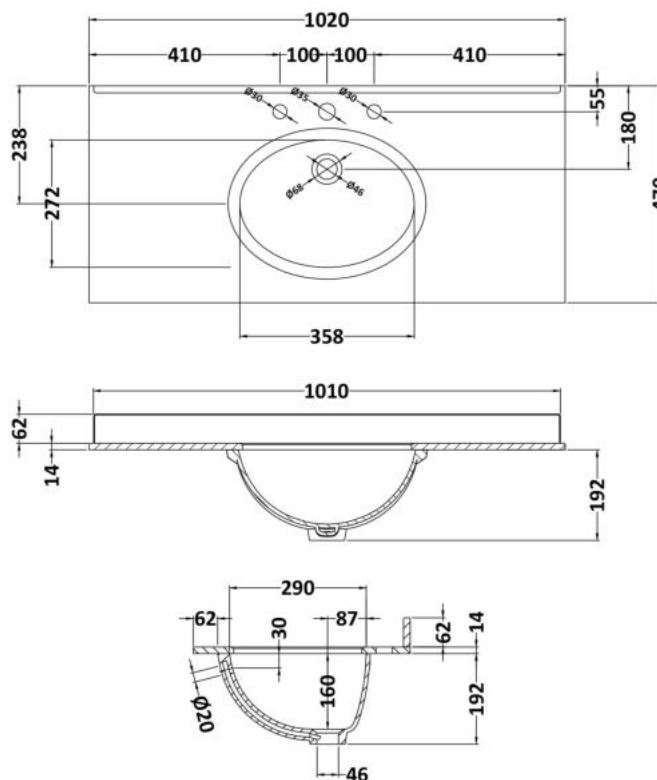

Packaging Dimensions

Height (mm):	895
Width (mm):	1010
Depth (mm):	480
Gross Weight (kg):	33.5

Packaging Data

Box Colour:	Brown Cardboard Box
Box Qty:	1
Label Size:	100 x 50
Label Colour:	White Label
Label Qty:	2

Outer Box Dimensions (If Applicable)

Height (mm):	
Width (mm):	
Depth (mm):	
Gross Weight (kg):	
Barcode:	5056211851462

Product Details

Country of Origin:	United Kingdom
Fitting Instruction:	No
CE Certification:	N/A
FSC Certified Materials:	Yes
Colour:	Royal Grey
Construction Method:	Cam & Wood Dowel
Construction Type:	Rigid
Cabinet Finish:	MFC Textured Woodgrain
Fascia Finish:	Mdf Vinyl Textured Woodgrain
Cabinet Thickness (mm):	18
Fascia Thickness (mm):	18
Drawer Included:	No
Drawer Type:	Not Applicable
No of Shelves:	1
Hinge Type:	110 Degree Inset Clip-On S/C
Hinge Included:	Yes
Adjustable Legs:	No
Fixings Included:	Yes
Handle Style:	Traditional
Waste Shroud:	No
Handle Included:	Yes
Handle Type:	Strap

Sales Code: LOM248

Description: 1000 Rectangle Marble Top/Basin 3Th

Product Dimensions

Height (mm):	268
Width (mm):	1020
Depth (mm):	470
Nett Weight (kg):	18

Packaging Dimensions

Height (mm):	250
Width (mm):	1100
Depth (mm):	580
Gross Weight (kg):	18.5

Packaging Data

Box Colour:	White Cardboard Box
Box Qty:	1
Label Size:	100 x 50
Label Colour:	White Label
Label Qty:	2

Outer Box Dimensions (If Applicable)

Height (mm):	
Width (mm):	
Depth (mm):	
Gross Weight (kg):	
Barcode:	5056211825760