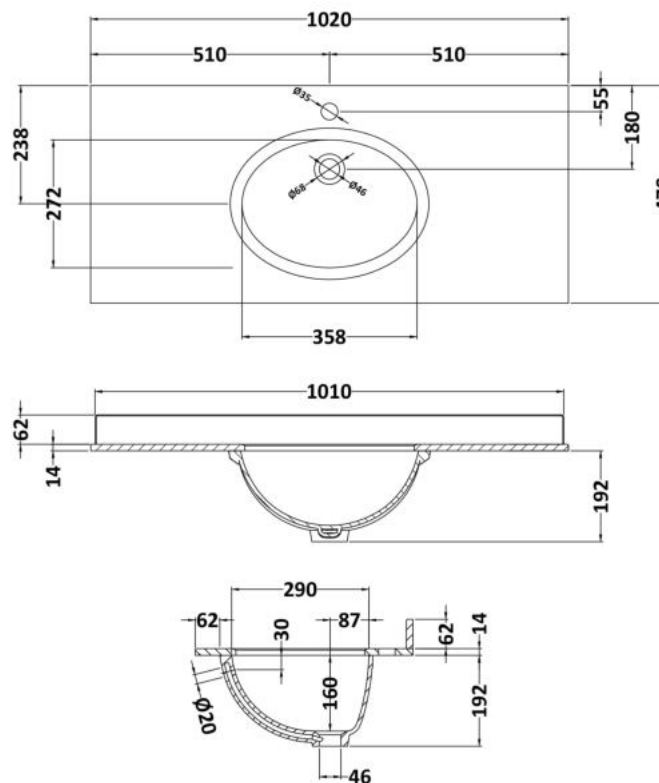

### Packaging Dimensions

Height (mm):	895
Width (mm):	1010
Depth (mm):	480
Gross Weight (kg):	33.5

### Outer Box Dimensions (If Applicable)

Height (mm):	
Width (mm):	
Depth (mm):	
Gross Weight (kg):	
Barcode:	5056211851462

### Product Dimensions

Height (mm):	268
Width (mm):	1020
Depth (mm):	470
Nett Weight (kg):	18

### Packaging Dimensions

Height (mm):	250
Width (mm):	1100
Depth (mm):	580
Gross Weight (kg):	18.5