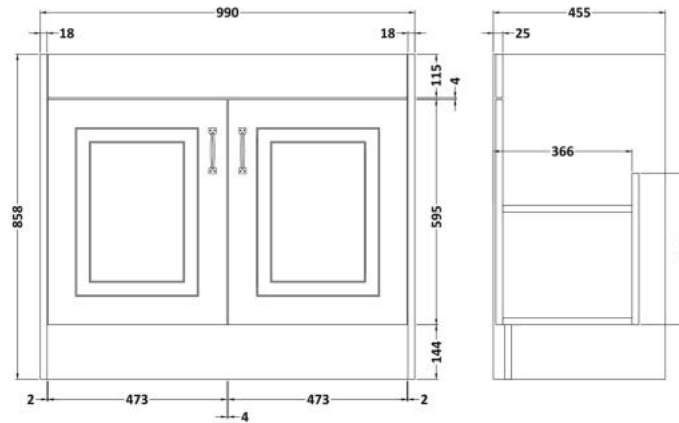

### Product Dimensions

Height (mm):	858
Width (mm):	990
Depth (mm):	455
Nett Weight (kg):	33.5

### Packaging Dimensions

Height (mm):	895
Width (mm):	1010
Depth (mm):	480
Gross Weight (kg):	33.5

### Product Dimensions

Height (mm):	268
Width (mm):	1020
Depth (mm):	470
Nett Weight (kg):	18

### Packaging Dimensions

Height (mm):	250
Width (mm):	1100
Depth (mm):	580
Gross Weight (kg):	18.5