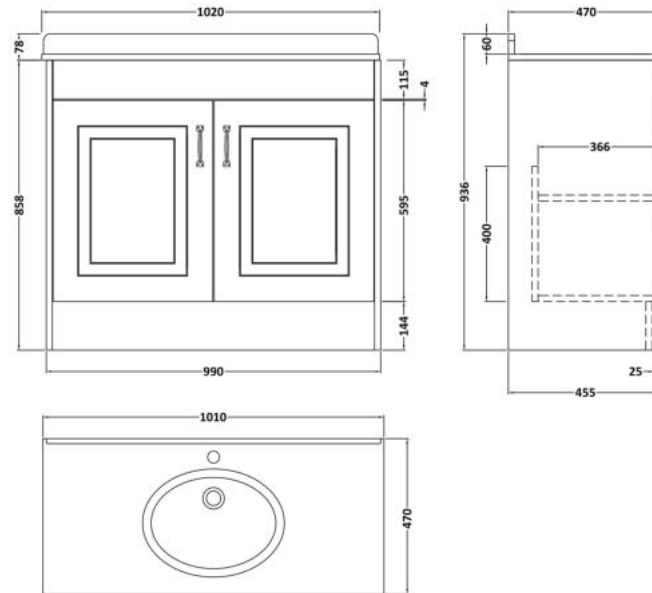

Sales Code: YOR446

Description: 1000 2-Door F/S Unit With Marble Top 1Th

Packaging Details

Barcode: 5056462619781