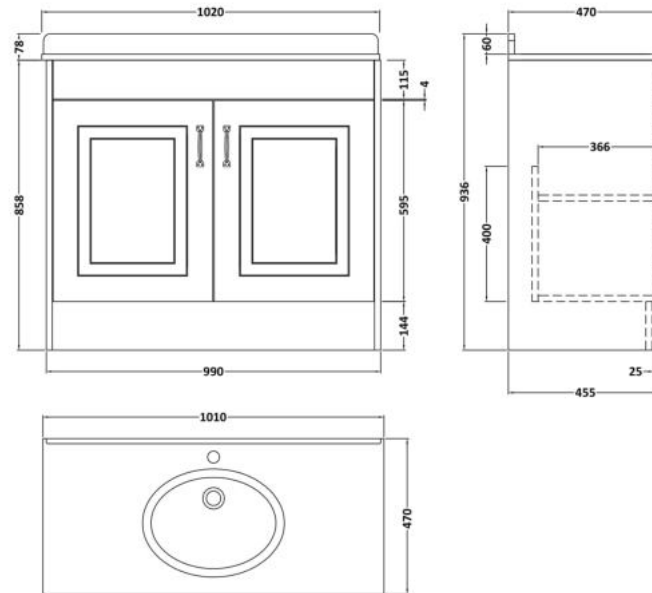

Sales Code: YOR445

Description: 1000 2-Door F/S Unit With Marble Top 1Th

Packaging Details

Barcode: 5056462619606

Sales Code: OLF407

Description: 1000 2-Door Floor Standing Unit

Product Dimensions

Height (mm):	858
Width (mm):	990
Depth (mm):	455
Nett Weight (kg):	33.5

Packaging Dimensions

Height (mm):	895
Width (mm):	1010
Depth (mm):	480
Gross Weight (kg):	33.5

Packaging Data

Box Colour:	Brown Cardboard Box
Box Qty:	1
Label Size:	100 x 50
Label Colour:	White Label
Label Qty:	2

Outer Box Dimensions (If Applicable)

Height (mm):	
Width (mm):	
Depth (mm):	
Gross Weight (kg):	
Barcode:	5056211851462

Product Details

Country of Origin:	United Kingdom
Fitting Instruction:	No
CE Certification:	N/A
FSC Certified Materials:	Yes
Colour:	Royal Grey
Construction Method:	Cam & Wood Dowel
Construction Type:	Rigid
Cabinet Finish:	MFC Textured Woodgrain
Fascia Finish:	Mdf Vinyl Textured Woodgrain
Cabinet Thickness (mm):	18
Fascia Thickness (mm):	18
Drawer Included:	No
Drawer Type:	Not Applicable
No of Shelves:	1
Hinge Type:	110 Degree Inset Clip-On S/C
Hinge Included:	Yes
Adjustable Legs:	No
Fixings Included:	Yes
Handle Style:	Traditional
Waste Shroud:	No
Handle Included:	Yes
Handle Type:	Strap

Sales Code: LOM245

Description: 1000 Rectangle Marble Top/Basin 1Th

Product Dimensions

Height (mm):	268
Width (mm):	1020
Depth (mm):	470
Nett Weight (kg):	18

Packaging Dimensions

Height (mm):	250
Width (mm):	1100
Depth (mm):	580
Gross Weight (kg):	18.5