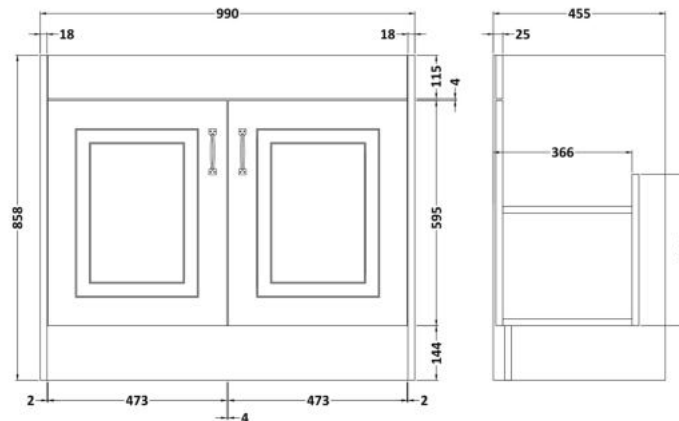

Sales Code: YOR445

Description: 1000 2-Door F/S Unit With Marble Top 1Th

Packaging Details

Barcode: 5056462619606

Sales Code: OLF407

Description: 1000 2-Door Floor Standing Unit

Product Dimensions

Height (mm):	858
Width (mm):	990
Depth (mm):	455
Nett Weight (kg):	33.5

Packaging Dimensions

Height (mm):	895
Width (mm):	1010
Depth (mm):	480
Gross Weight (kg):	33.5

Packaging Data

Box Colour:	Brown Cardboard Box
Box Qty:	1
Label Size:	100 x 50
Label Colour:	White Label
Label Qty:	2

Outer Box Dimensions (If Applicable)

Height (mm):	
Width (mm):	
Depth (mm):	
Gross Weight (kg):	
Barcode:	5056211851462

Product Details

Country of Origin:	United Kingdom
Fitting Instruction:	No
CE Certification:	N/A
FSC Certified Materials:	Yes
Colour:	Royal Grey
Construction Method:	Cam & Wood Dowel
Construction Type:	Rigid
Cabinet Finish:	MFC Textured Woodgrain
Fascia Finish:	Mdf Vinyl Textured Woodgrain
Cabinet Thickness (mm):	18
Fascia Thickness (mm):	18
Drawer Included:	No
Drawer Type:	Not Applicable
No of Shelves:	1
Hinge Type:	110 Degree Inset Clip-On S/C
Hinge Included:	Yes
Adjustable Legs:	No
Fixings Included:	Yes
Handle Style:	Traditional
Waste Shroud:	No
Handle Included:	Yes
Handle Type:	Strap

Sales Code: LOM245

Description: 1000 Rectangle Marble Top/Basin 1Th

Product Dimensions

Height (mm):	268
Width (mm):	1020
Depth (mm):	470
Nett Weight (kg):	18

Packaging Dimensions

Height (mm):	250
Width (mm):	1100
Depth (mm):	580
Gross Weight (kg):	18.5