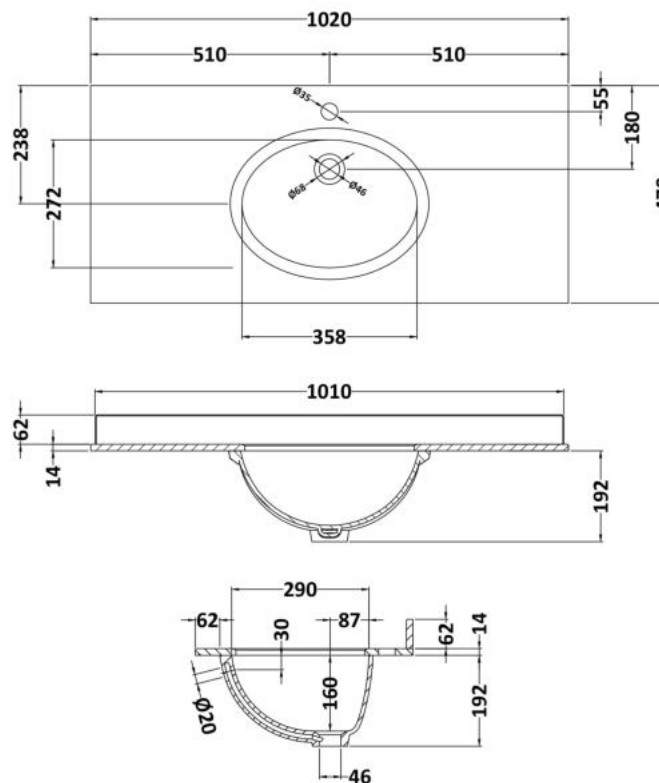

Packaging Dimensions

Height (mm):	895
Width (mm):	1010
Depth (mm):	480
Gross Weight (kg):	33.5

Packaging Data

Box Colour:	Brown Cardboard Box
Box Qty:	1
Label Size:	100 x 50
Label Colour:	White Label
Label Qty:	2

Outer Box Dimensions (If Applicable)

Height (mm):	
Width (mm):	
Depth (mm):	
Gross Weight (kg):	
Barcode:	5056211851462

Product Details

Country of Origin:	United Kingdom
Fitting Instruction:	No
CE Certification:	N/A
FSC Certified Materials:	Yes
Colour:	Royal Grey
Construction Method:	Cam & Wood Dowel
Construction Type:	Rigid
Cabinet Finish:	MFC Textured Woodgrain
Fascia Finish:	Mdf Vinyl Textured Woodgrain
Cabinet Thickness (mm):	18
Fascia Thickness (mm):	18
Drawer Included:	No
Drawer Type:	Not Applicable
No of Shelves:	1
Hinge Type:	110 Degree Inset Clip-On S/C
Hinge Included:	Yes
Adjustable Legs:	No
Fixings Included:	Yes
Handle Style:	Traditional
Waste Shroud:	No
Handle Included:	Yes
Handle Type:	Strap

Sales Code: LOM245

Description: 1000 Rectangle Marble Top/Basin 1Th

Product Dimensions

Height (mm):	268
Width (mm):	1020
Depth (mm):	470
Nett Weight (kg):	18

Packaging Dimensions

Height (mm):	250
Width (mm):	1100
Depth (mm):	580
Gross Weight (kg):	18.5

Packaging Data

Box Colour:	White Cardboard Box
Box Qty:	1
Label Size:	100 x 50
Label Colour:	White Label
Label Qty:	2

Outer Box Dimensions (If Applicable)

Height (mm):	
Width (mm):	
Depth (mm):	
Gross Weight (kg):	
Barcode:	5056211825739