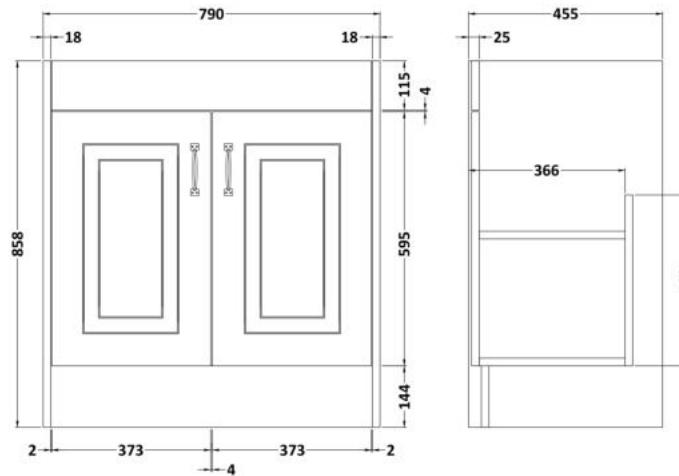

### Product Dimensions

Height (mm):	858
Width (mm):	790
Depth (mm):	455
Nett Weight (kg):	29.5

### Packaging Dimensions

Height (mm):	895
Width (mm):	810
Depth (mm):	480
Gross Weight (kg):	29.5

### Product Dimensions

Height (mm):	268
Width (mm):	820
Depth (mm):	463
Nett Weight (kg):	18

### Packaging Dimensions

Height (mm):	310
Width (mm):	900
Depth (mm):	550
Gross Weight (kg):	18.5