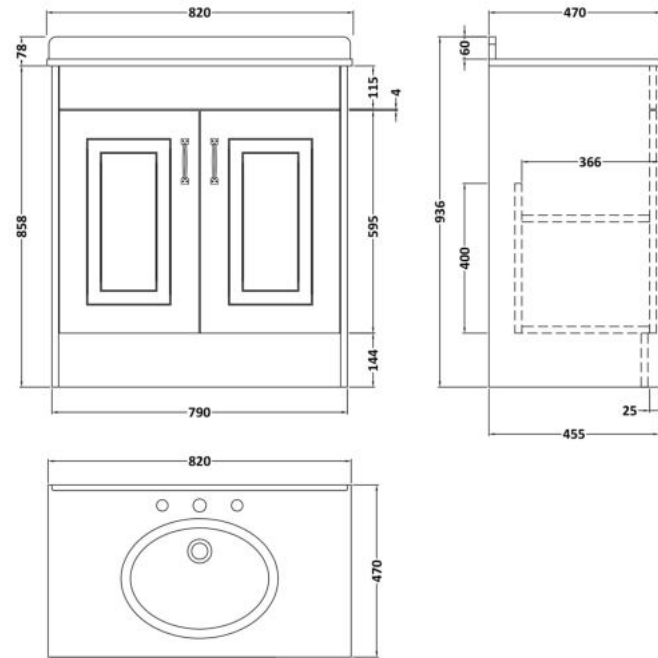

Sales Code: YOR432

Description: 800 2-Door F/S Unit With Marble Top 3Th

Packaging Details

Barcode: 5056462619934