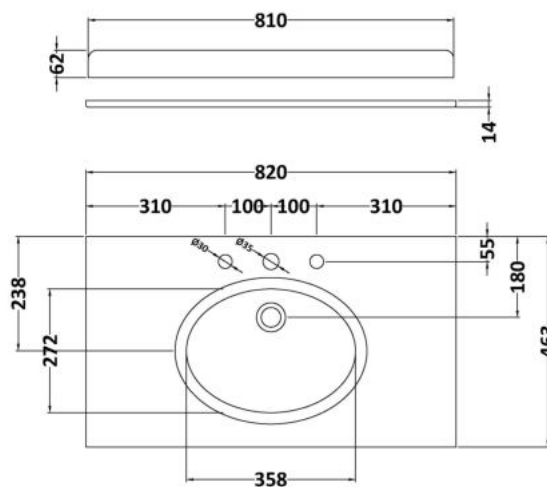

### Packaging Dimensions

Height (mm):	895
Width (mm):	810
Depth (mm):	480
Gross Weight (kg):	29.5

### Outer Box Dimensions (If Applicable)

Height (mm):	
Width (mm):	
Depth (mm):	
Gross Weight (kg):	
Barcode:	5056211847434

### Product Dimensions

Height (mm):	268
Width (mm):	820
Depth (mm):	463
Nett Weight (kg):	18

### Packaging Dimensions

Height (mm):	310
Width (mm):	900
Depth (mm):	550
Gross Weight (kg):	18.5