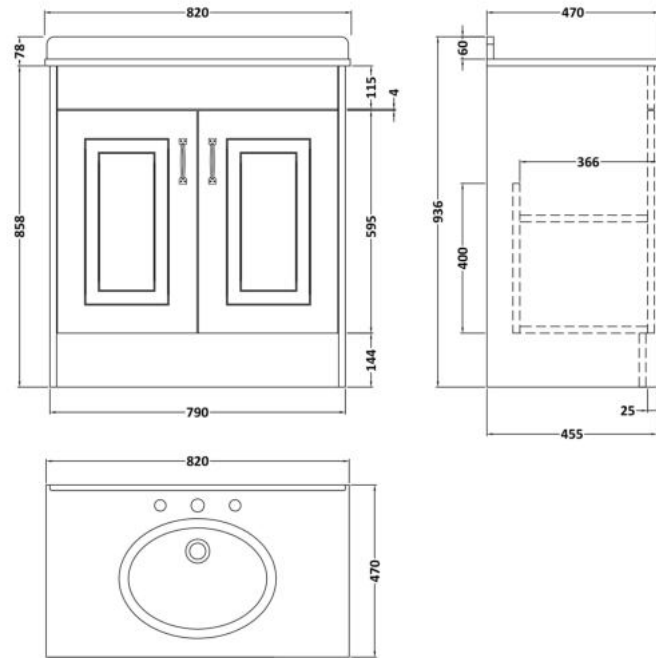

Sales Code: YOR430

Description: 800 2-Door F/S Unit With Marble Top 3Th

Packaging Details

Barcode: 5056462619576

Sales Code: OLF405

Description: 800 2-Door Floor Standing Unit

Product Dimensions

Height (mm):	858
Width (mm):	790
Depth (mm):	455
Nett Weight (kg):	29.5

Packaging Dimensions

Height (mm):	895
Width (mm):	810
Depth (mm):	480
Gross Weight (kg):	29.5

Packaging Data

Box Colour:	Brown Cardboard Box
Box Qty:	1
Label Size:	100 x 50
Label Colour:	White Label
Label Qty:	2

Outer Box Dimensions (If Applicable)

Height (mm):	
Width (mm):	
Depth (mm):	
Gross Weight (kg):	
Barcode:	5056211847434

Product Details

Country of Origin:	United Kingdom
Fitting Instruction:	No
CE Certification:	N/A
FSC Certified Materials:	Yes
Colour:	Royal Grey
Construction Method:	Cam & Wood Dowel
Construction Type:	Rigid
Cabinet Finish:	MFC Textured Woodgrain
Fascia Finish:	Mdf Vinyl Textured Woodgrain
Cabinet Thickness (mm):	18
Fascia Thickness (mm):	18
Drawer Included:	No
Drawer Type:	Not Applicable
No of Shelves:	1
Hinge Type:	110 Degree Inset Clip-On S/C
Hinge Included:	Yes
Adjustable Legs:	No
Fixings Included:	Yes
Handle Style:	Traditional
Waste Shroud:	No
Handle Included:	Yes
Handle Type:	Strap

Sales Code: LOM230

Description: 800 Single Bowl Marble Top 3Th

Product Dimensions

Height (mm):	268
Width (mm):	820
Depth (mm):	463
Nett Weight (kg):	18

Packaging Dimensions

Height (mm):	310
Width (mm):	900
Depth (mm):	550
Gross Weight (kg):	18.5