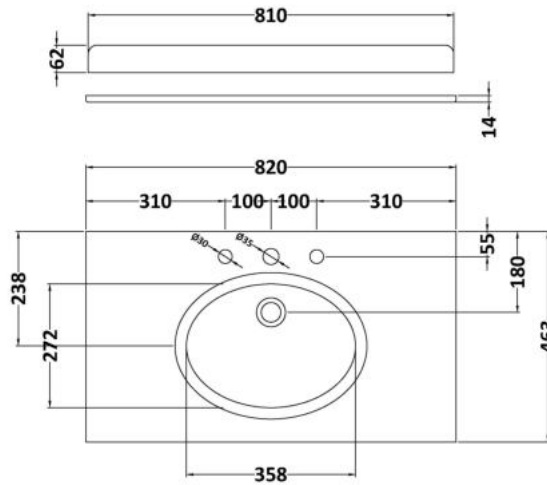

Packaging Dimensions

Height (mm):	895
Width (mm):	810
Depth (mm):	480
Gross Weight (kg):	29.5

Packaging Data

Box Colour:	Brown Cardboard Box
Box Qty:	1
Label Size:	100 x 50
Label Colour:	White Label
Label Qty:	2

Outer Box Dimensions (If Applicable)

Height (mm):	
Width (mm):	
Depth (mm):	
Gross Weight (kg):	
Barcode:	5056211847434

Product Details

Country of Origin:	United Kingdom
Fitting Instruction:	No
CE Certification:	N/A
FSC Certified Materials:	Yes
Colour:	Royal Grey
Construction Method:	Cam & Wood Dowel
Construction Type:	Rigid
Cabinet Finish:	MFC Textured Woodgrain
Fascia Finish:	Mdf Vinyl Textured Woodgrain
Cabinet Thickness (mm):	18
Fascia Thickness (mm):	18
Drawer Included:	No
Drawer Type:	Not Applicable
No of Shelves:	1
Hinge Type:	110 Degree Inset Clip-On S/C
Hinge Included:	Yes
Adjustable Legs:	No
Fixings Included:	Yes
Handle Style:	Traditional
Waste Shroud:	No
Handle Included:	Yes
Handle Type:	Strap

Sales Code: LOM230

Description: 800 Single Bowl Marble Top 3Th

Product Dimensions

Height (mm):	268
Width (mm):	820
Depth (mm):	463
Nett Weight (kg):	18

Packaging Dimensions

Height (mm):	310
Width (mm):	900
Depth (mm):	550
Gross Weight (kg):	18.5

Packaging Data

Box Colour:	White Cardboard Box
Box Qty:	1
Label Size:	100 x 50
Label Colour:	White Label
Label Qty:	2

Outer Box Dimensions (If Applicable)

Height (mm):	
Width (mm):	
Depth (mm):	
Gross Weight (kg):	
Barcode:	5056211819059