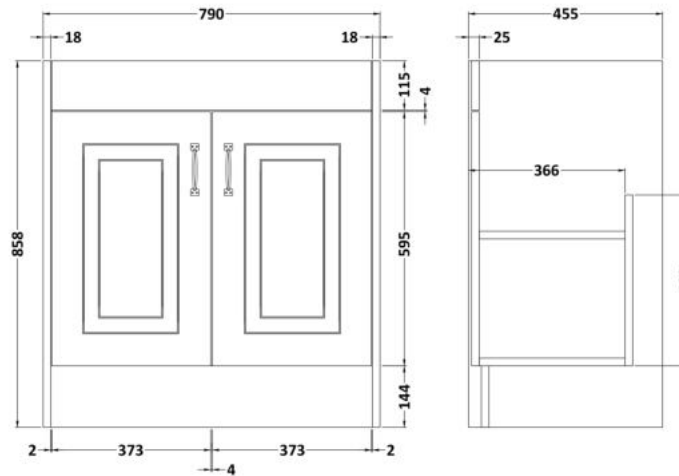

Sales Code: YOR430

Description: 800 2-Door F/S Unit With Marble Top 3Th

Packaging Details

Barcode: 5056462619576

Sales Code: OLF405

Description: 800 2-Door Floor Standing Unit

Product Dimensions

Height (mm):	858
Width (mm):	790
Depth (mm):	455
Nett Weight (kg):	29.5

Packaging Dimensions

Height (mm):	895
Width (mm):	810
Depth (mm):	480
Gross Weight (kg):	29.5

Packaging Data

Box Colour:	Brown Cardboard Box
Box Qty:	1
Label Size:	100 x 50
Label Colour:	White Label
Label Qty:	2

Outer Box Dimensions (If Applicable)

Height (mm):	
Width (mm):	
Depth (mm):	
Gross Weight (kg):	
Barcode:	5056211847434

Product Details

Country of Origin:	United Kingdom
Fitting Instruction:	No
CE Certification:	N/A
FSC Certified Materials:	Yes
Colour:	Royal Grey
Construction Method:	Cam & Wood Dowel
Construction Type:	Rigid
Cabinet Finish:	MFC Textured Woodgrain
Fascia Finish:	Mdf Vinyl Textured Woodgrain
Cabinet Thickness (mm):	18
Fascia Thickness (mm):	18
Drawer Included:	No
Drawer Type:	Not Applicable
No of Shelves:	1
Hinge Type:	110 Degree Inset Clip-On S/C
Hinge Included:	Yes
Adjustable Legs:	No
Fixings Included:	Yes
Handle Style:	Traditional
Waste Shroud:	No
Handle Included:	Yes
Handle Type:	Strap

Sales Code: LOM230

Description: 800 Single Bowl Marble Top 3Th

Product Dimensions

Height (mm):	268
Width (mm):	820
Depth (mm):	463
Nett Weight (kg):	18

Packaging Dimensions

Height (mm):	310
Width (mm):	900
Depth (mm):	550
Gross Weight (kg):	18.5