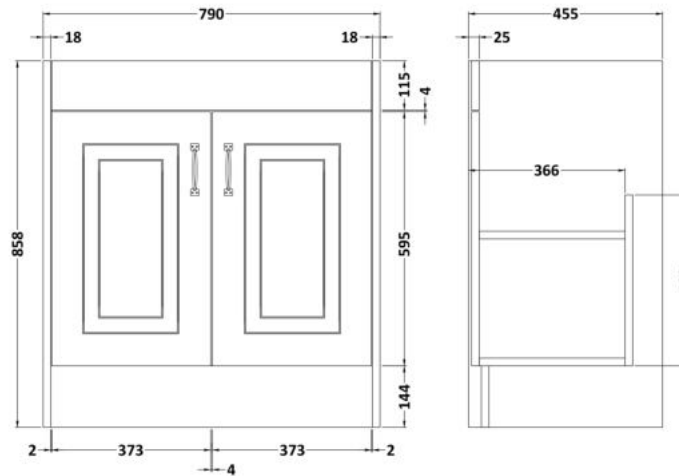

Sales Code: YOR429

Description: 800 2-Door F/S Unit With Marble Top 1Th

Packaging Details

Barcode: 5056462619903

Sales Code: OLF405

Description: 800 2-Door Floor Standing Unit

Product Dimensions

Height (mm):	858
Width (mm):	790
Depth (mm):	455
Nett Weight (kg):	29.5

Packaging Dimensions

Height (mm):	895
Width (mm):	810
Depth (mm):	480
Gross Weight (kg):	29.5

Packaging Data

Box Colour:	Brown Cardboard Box
Box Qty:	1
Label Size:	100 x 50
Label Colour:	White Label
Label Qty:	2

Outer Box Dimensions (If Applicable)

Height (mm):	
Width (mm):	
Depth (mm):	
Gross Weight (kg):	
Barcode:	5056211847434

Product Details

Country of Origin:	United Kingdom
Fitting Instruction:	No
CE Certification:	N/A
FSC Certified Materials:	Yes
Colour:	Royal Grey
Construction Method:	Cam & Wood Dowel
Construction Type:	Rigid
Cabinet Finish:	MFC Textured Woodgrain
Fascia Finish:	Mdf Vinyl Textured Woodgrain
Cabinet Thickness (mm):	18
Fascia Thickness (mm):	18
Drawer Included:	No
Drawer Type:	Not Applicable
No of Shelves:	1
Hinge Type:	110 Degree Inset Clip-On S/C
Hinge Included:	Yes
Adjustable Legs:	No
Fixings Included:	Yes
Handle Style:	Traditional
Waste Shroud:	No
Handle Included:	Yes
Handle Type:	Strap

Sales Code: LOM229

Description: 800 Single Bowl Marble Top 1Th

Product Dimensions

Height (mm):	268
Width (mm):	820
Depth (mm):	463
Nett Weight (kg):	18

Packaging Dimensions

Height (mm):	310
Width (mm):	900
Depth (mm):	550
Gross Weight (kg):	18.5