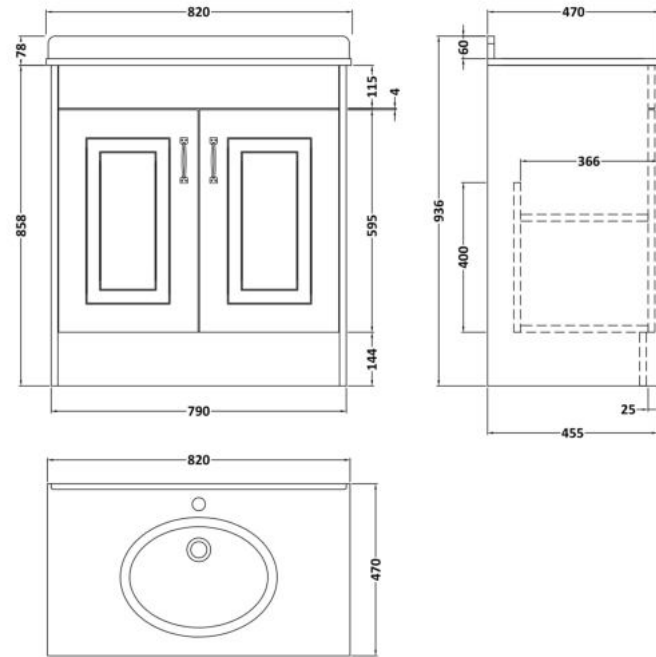

Sales Code: YOR429

Description: 800 2-Door F/S Unit With Marble Top 1Th

Packaging Details

Barcode: 5056462619903

Sales Code: OLF405

Description: 800 2-Door Floor Standing Unit

Product Dimensions

Height (mm):	858
Width (mm):	790
Depth (mm):	455
Nett Weight (kg):	29.5

Packaging Dimensions

Height (mm):	895
Width (mm):	810
Depth (mm):	480
Gross Weight (kg):	29.5

Packaging Data

Box Colour:	Brown Cardboard Box
Box Qty:	1
Label Size:	100 x 50
Label Colour:	White Label
Label Qty:	2

Outer Box Dimensions (If Applicable)

Height (mm):	
Width (mm):	
Depth (mm):	
Gross Weight (kg):	
Barcode:	5056211847434

Product Details

Country of Origin:	United Kingdom
Fitting Instruction:	No
CE Certification:	N/A
FSC Certified Materials:	Yes
Colour:	Royal Grey
Construction Method:	Cam & Wood Dowel
Construction Type:	Rigid
Cabinet Finish:	MFC Textured Woodgrain
Fascia Finish:	Mdf Vinyl Textured Woodgrain
Cabinet Thickness (mm):	18
Fascia Thickness (mm):	18
Drawer Included:	No
Drawer Type:	Not Applicable
No of Shelves:	1
Hinge Type:	110 Degree Inset Clip-On S/C
Hinge Included:	Yes
Adjustable Legs:	No
Fixings Included:	Yes
Handle Style:	Traditional
Waste Shroud:	No
Handle Included:	Yes
Handle Type:	Strap

Sales Code: LOM229

Description: 800 Single Bowl Marble Top 1Th

Product Dimensions

Height (mm):	268
Width (mm):	820
Depth (mm):	463
Nett Weight (kg):	18

Packaging Dimensions

Height (mm):	310
Width (mm):	900
Depth (mm):	550
Gross Weight (kg):	18.5