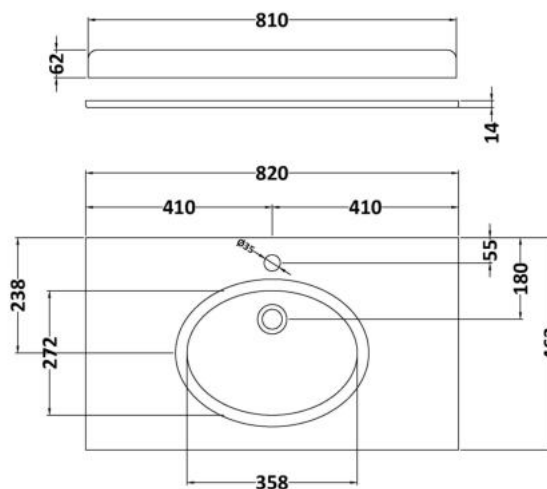

Packaging Dimensions

Height (mm):	895
Width (mm):	810
Depth (mm):	480
Gross Weight (kg):	29.5

Packaging Data

Box Colour:	Brown Cardboard Box
Box Qty:	1
Label Size:	100 x 50
Label Colour:	White Label
Label Qty:	2

Outer Box Dimensions (If Applicable)

Height (mm):	
Width (mm):	
Depth (mm):	
Gross Weight (kg):	
Barcode:	5056211847434

Product Details

Country of Origin:	United Kingdom
Fitting Instruction:	No
CE Certification:	N/A
FSC Certified Materials:	Yes
Colour:	Royal Grey
Construction Method:	Cam & Wood Dowel
Construction Type:	Rigid
Cabinet Finish:	MFC Textured Woodgrain
Fascia Finish:	Mdf Vinyl Textured Woodgrain
Cabinet Thickness (mm):	18
Fascia Thickness (mm):	18
Drawer Included:	No
Drawer Type:	Not Applicable
No of Shelves:	1
Hinge Type:	110 Degree Inset Clip-On S/C
Hinge Included:	Yes
Adjustable Legs:	No
Fixings Included:	Yes
Handle Style:	Traditional
Waste Shroud:	No
Handle Included:	Yes
Handle Type:	Strap

Sales Code: LOM229

Description: 800 Single Bowl Marble Top 1Th

Product Dimensions

Height (mm):	268
Width (mm):	820
Depth (mm):	463
Nett Weight (kg):	18

Packaging Dimensions

Height (mm):	310
Width (mm):	900
Depth (mm):	550
Gross Weight (kg):	18.5

Packaging Data

Box Colour:	White Cardboard Box
Box Qty:	1
Label Size:	100 x 50
Label Colour:	White Label
Label Qty:	2

Outer Box Dimensions (If Applicable)

Height (mm):	
Width (mm):	
Depth (mm):	
Gross Weight (kg):	
Barcode:	5056211819042