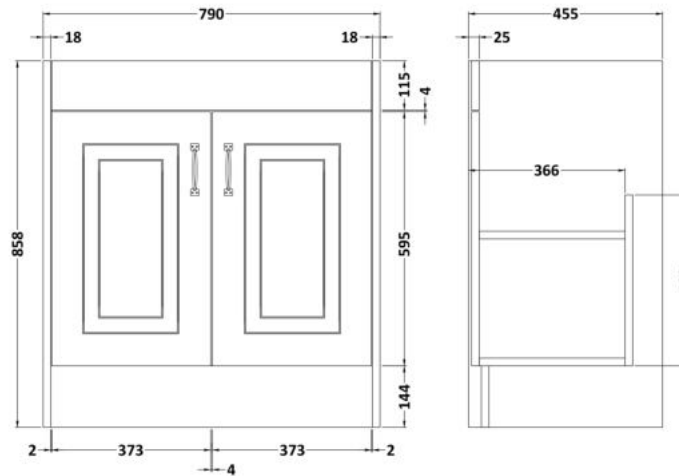

Sales Code: YOR427

Description: 800 2-Door F/S Unit With Marble Top 1Th

Packaging Details

Barcode: 5056462619545

Sales Code: OLF405

Description: 800 2-Door Floor Standing Unit

Product Dimensions

Height (mm):	858
Width (mm):	790
Depth (mm):	455
Nett Weight (kg):	29.5

Packaging Dimensions

Height (mm):	895
Width (mm):	810
Depth (mm):	480
Gross Weight (kg):	29.5

Packaging Data

Box Colour:	Brown Cardboard Box
Box Qty:	1
Label Size:	100 x 50
Label Colour:	White Label
Label Qty:	2

Outer Box Dimensions (If Applicable)

Height (mm):	
Width (mm):	
Depth (mm):	
Gross Weight (kg):	
Barcode:	5056211847434

Product Details

Country of Origin:	United Kingdom
Fitting Instruction:	No
CE Certification:	N/A
FSC Certified Materials:	Yes
Colour:	Royal Grey
Construction Method:	Cam & Wood Dowel
Construction Type:	Rigid
Cabinet Finish:	MFC Textured Woodgrain
Fascia Finish:	Mdf Vinyl Textured Woodgrain
Cabinet Thickness (mm):	18
Fascia Thickness (mm):	18
Drawer Included:	No
Drawer Type:	Not Applicable
No of Shelves:	1
Hinge Type:	110 Degree Inset Clip-On S/C
Hinge Included:	Yes
Adjustable Legs:	No
Fixings Included:	Yes
Handle Style:	Traditional
Waste Shroud:	No
Handle Included:	Yes
Handle Type:	Strap

Sales Code: LOM227

Description: 800 Single Bowl Marble Top 1Th

Product Dimensions

Height (mm):	268
Width (mm):	820
Depth (mm):	463
Nett Weight (kg):	18

Packaging Dimensions

Height (mm):	310
Width (mm):	900
Depth (mm):	550
Gross Weight (kg):	18.5