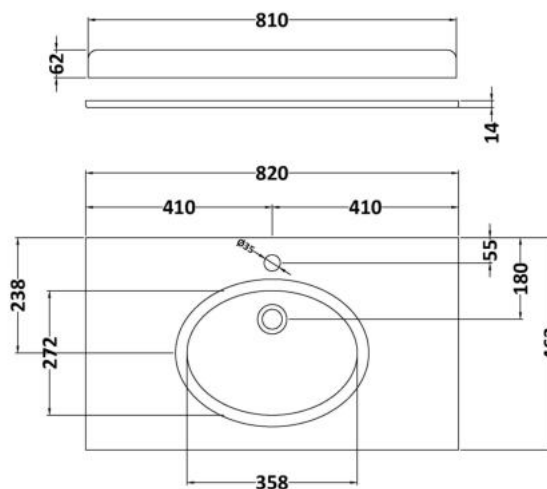

Packaging Dimensions

Height (mm):	895
Width (mm):	810
Depth (mm):	480
Gross Weight (kg):	29.5

Packaging Data

Box Colour:	Brown Cardboard Box
Box Qty:	1
Label Size:	100 x 50
Label Colour:	White Label
Label Qty:	2

Outer Box Dimensions (If Applicable)

Height (mm):	
Width (mm):	
Depth (mm):	
Gross Weight (kg):	
Barcode:	5056211847434

Product Details

Country of Origin:	United Kingdom
Fitting Instruction:	No
CE Certification:	N/A
FSC Certified Materials:	Yes
Colour:	Royal Grey
Construction Method:	Cam & Wood Dowel
Construction Type:	Rigid
Cabinet Finish:	MFC Textured Woodgrain
Fascia Finish:	Mdf Vinyl Textured Woodgrain
Cabinet Thickness (mm):	18
Fascia Thickness (mm):	18
Drawer Included:	No
Drawer Type:	Not Applicable
No of Shelves:	1
Hinge Type:	110 Degree Inset Clip-On S/C
Hinge Included:	Yes
Adjustable Legs:	No
Fixings Included:	Yes
Handle Style:	Traditional
Waste Shroud:	No
Handle Included:	Yes
Handle Type:	Strap

Sales Code: LOM227

Description: 800 Single Bowl Marble Top 1Th

Product Dimensions

Height (mm):	268
Width (mm):	820
Depth (mm):	463
Nett Weight (kg):	18

Packaging Dimensions

Height (mm):	310
Width (mm):	900
Depth (mm):	550
Gross Weight (kg):	18.5

Packaging Data

Box Colour:	White Cardboard Box
Box Qty:	1
Label Size:	100 x 50
Label Colour:	White Label
Label Qty:	2

Outer Box Dimensions (If Applicable)

Height (mm):	
Width (mm):	
Depth (mm):	
Gross Weight (kg):	
Barcode:	5056211819028