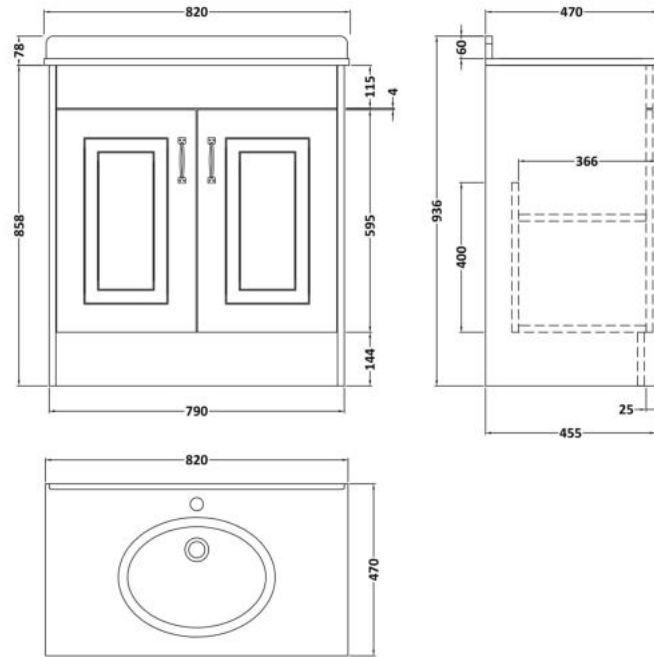

Sales Code: YOR427

Description: 800 2-Door F/S Unit With Marble Top 1Th

Packaging Details

Barcode: 5056462619545

Sales Code: OLF405

Description: 800 2-Door Floor Standing Unit

Product Dimensions

Height (mm):	858
Width (mm):	790
Depth (mm):	455
Nett Weight (kg):	29.5

Packaging Dimensions

Height (mm):	895
Width (mm):	810
Depth (mm):	480
Gross Weight (kg):	29.5

Packaging Data

Box Colour:	Brown Cardboard Box
Box Qty:	1
Label Size:	100 x 50
Label Colour:	White Label
Label Qty:	2

Outer Box Dimensions (If Applicable)

Height (mm):	
Width (mm):	
Depth (mm):	
Gross Weight (kg):	
Barcode:	5056211847434

Product Details

Country of Origin:	United Kingdom
Fitting Instruction:	No
CE Certification:	N/A
FSC Certified Materials:	Yes
Colour:	Royal Grey
Construction Method:	Cam & Wood Dowel
Construction Type:	Rigid
Cabinet Finish:	MFC Textured Woodgrain
Fascia Finish:	Mdf Vinyl Textured Woodgrain
Cabinet Thickness (mm):	18
Fascia Thickness (mm):	18
Drawer Included:	No
Drawer Type:	Not Applicable
No of Shelves:	1
Hinge Type:	110 Degree Inset Clip-On S/C
Hinge Included:	Yes
Adjustable Legs:	No
Fixings Included:	Yes
Handle Style:	Traditional
Waste Shroud:	No
Handle Included:	Yes
Handle Type:	Strap

Sales Code: LOM227

Description: 800 Single Bowl Marble Top 1Th

Product Dimensions

Height (mm):	268
Width (mm):	820
Depth (mm):	463
Nett Weight (kg):	18

Packaging Dimensions

Height (mm):	310
Width (mm):	900
Depth (mm):	550
Gross Weight (kg):	18.5