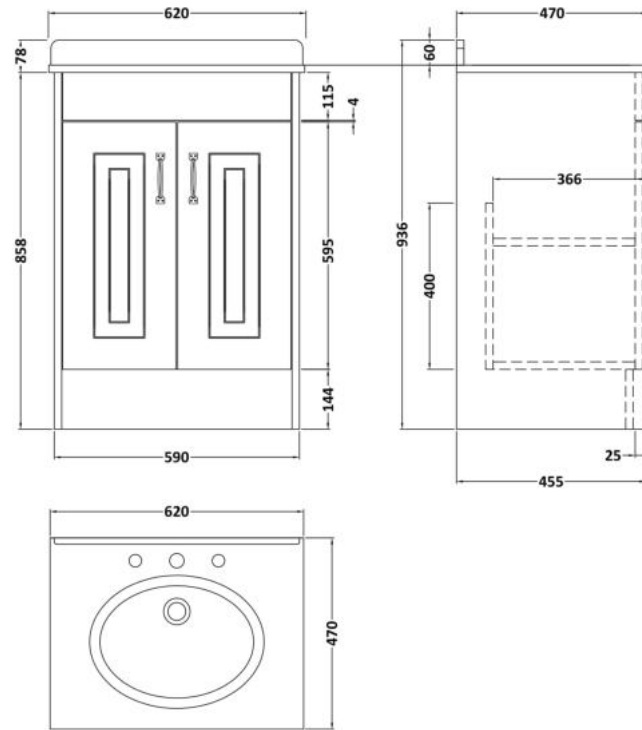

Sales Code: YOR426

Description: 600 2-Door F/S Unit With Marble Top 3Th

Packaging Details

Barcode: 5056462619873

Sales Code: OLF403

Description: 600 2-Door Floor Standing Unit

Product Dimensions

Height (mm):	858
Width (mm):	590
Depth (mm):	455
Nett Weight (kg):	25

Packaging Dimensions

Height (mm):	895
Width (mm):	610
Depth (mm):	480
Gross Weight (kg):	25

Packaging Data

Box Colour:	Brown Cardboard Box
Box Qty:	1
Label Size:	100 x 50
Label Colour:	White Label
Label Qty:	2

Outer Box Dimensions (If Applicable)

Height (mm):	
Width (mm):	
Depth (mm):	
Gross Weight (kg):	
Barcode:	5056211847427

Product Details

Country of Origin:	United Kingdom
Fitting Instruction:	No
CE Certification:	N/A
FSC Certified Materials:	Yes
Colour:	Royal Grey
Construction Method:	Cam & Wood Dowel
Construction Type:	Rigid
Cabinet Finish:	MFC Textured Woodgrain
Fascia Finish:	Mdf Vinyl Textured Woodgrain
Cabinet Thickness (mm):	18
Fascia Thickness (mm):	18
Drawer Included:	No
Drawer Type:	Not Applicable
No of Shelves:	1
Hinge Type:	110 Degree Inset Clip-On S/C
Hinge Included:	Yes
Adjustable Legs:	No
Fixings Included:	Yes
Handle Style:	Traditional
Waste Shroud:	No
Handle Included:	Yes
Handle Type:	Strap

Sales Code: LOM226

Description: 600 Single Bowl Marble Top 3Th

Product Dimensions

Height (mm):	268
Width (mm):	620
Depth (mm):	463
Nett Weight (kg):	13.5

Packaging Dimensions

Height (mm):	310
Width (mm):	700
Depth (mm):	550
Gross Weight (kg):	14