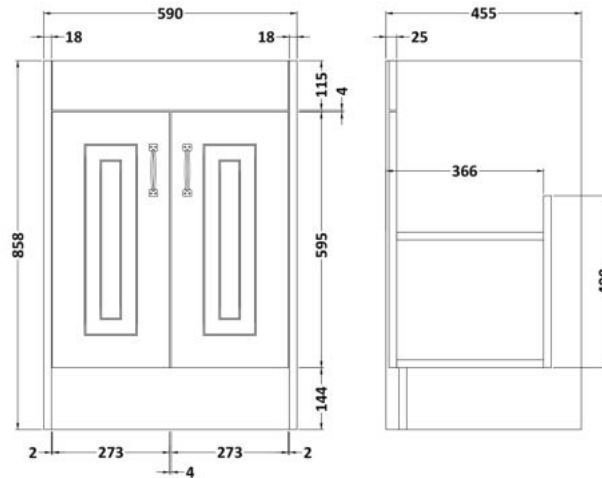

Sales Code: YOR426

Description: 600 2-Door F/S Unit With Marble Top 3Th

Packaging Details

Barcode: 5056462619873

Sales Code: OLF403

Description: 600 2-Door Floor Standing Unit

Product Dimensions

Height (mm):	858
Width (mm):	590
Depth (mm):	455
Nett Weight (kg):	25

Packaging Dimensions

Height (mm):	895
Width (mm):	610
Depth (mm):	480
Gross Weight (kg):	25

Packaging Data

Box Colour:	Brown Cardboard Box
Box Qty:	1
Label Size:	100 x 50
Label Colour:	White Label
Label Qty:	2

Outer Box Dimensions (If Applicable)

Height (mm):	
Width (mm):	
Depth (mm):	
Gross Weight (kg):	
Barcode:	5056211847427

Product Details

Country of Origin:	United Kingdom
Fitting Instruction:	No
CE Certification:	N/A
FSC Certified Materials:	Yes
Colour:	Royal Grey
Construction Method:	Cam & Wood Dowel
Construction Type:	Rigid
Cabinet Finish:	MFC Textured Woodgrain
Fascia Finish:	Mdf Vinyl Textured Woodgrain
Cabinet Thickness (mm):	18
Fascia Thickness (mm):	18
Drawer Included:	No
Drawer Type:	Not Applicable
No of Shelves:	1
Hinge Type:	110 Degree Inset Clip-On S/C
Hinge Included:	Yes
Adjustable Legs:	No
Fixings Included:	Yes
Handle Style:	Traditional
Waste Shroud:	No
Handle Included:	Yes
Handle Type:	Strap

Sales Code: LOM226

Description: 600 Single Bowl Marble Top 3Th

Product Dimensions

Height (mm):	268
Width (mm):	620
Depth (mm):	463
Nett Weight (kg):	13.5

Packaging Dimensions

Height (mm):	310
Width (mm):	700
Depth (mm):	550
Gross Weight (kg):	14