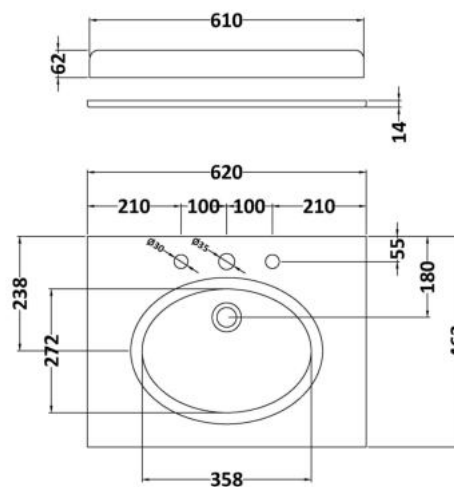

Packaging Dimensions

Height (mm):	895
Width (mm):	610
Depth (mm):	480
Gross Weight (kg):	25

Packaging Data

Box Colour:	Brown Cardboard Box
Box Qty:	1
Label Size:	100 x 50
Label Colour:	White Label
Label Qty:	2

Outer Box Dimensions (If Applicable)

Height (mm):	
Width (mm):	
Depth (mm):	
Gross Weight (kg):	
Barcode:	5056211847427

Product Details

Country of Origin:	United Kingdom
Fitting Instruction:	No
CE Certification:	N/A
FSC Certified Materials:	Yes
Colour:	Royal Grey
Construction Method:	Cam & Wood Dowel
Construction Type:	Rigid
Cabinet Finish:	MFC Textured Woodgrain
Fascia Finish:	Mdf Vinyl Textured Woodgrain
Cabinet Thickness (mm):	18
Fascia Thickness (mm):	18
Drawer Included:	No
Drawer Type:	Not Applicable
No of Shelves:	1
Hinge Type:	110 Degree Inset Clip-On S/C
Hinge Included:	Yes
Adjustable Legs:	No
Fixings Included:	Yes
Handle Style:	Traditional
Waste Shroud:	No
Handle Included:	Yes
Handle Type:	Strap

Sales Code: LOM226

Description: 600 Single Bowl Marble Top 3Th

Product Dimensions

Height (mm):	268
Width (mm):	620
Depth (mm):	463
Nett Weight (kg):	13.5

Packaging Dimensions

Height (mm):	310
Width (mm):	700
Depth (mm):	550
Gross Weight (kg):	14

Packaging Data

Box Colour:	White Cardboard Box
Box Qty:	1
Label Size:	100 x 50
Label Colour:	White Label
Label Qty:	2

Outer Box Dimensions (If Applicable)

Height (mm):	
Width (mm):	
Depth (mm):	
Gross Weight (kg):	
Barcode:	5056211819011