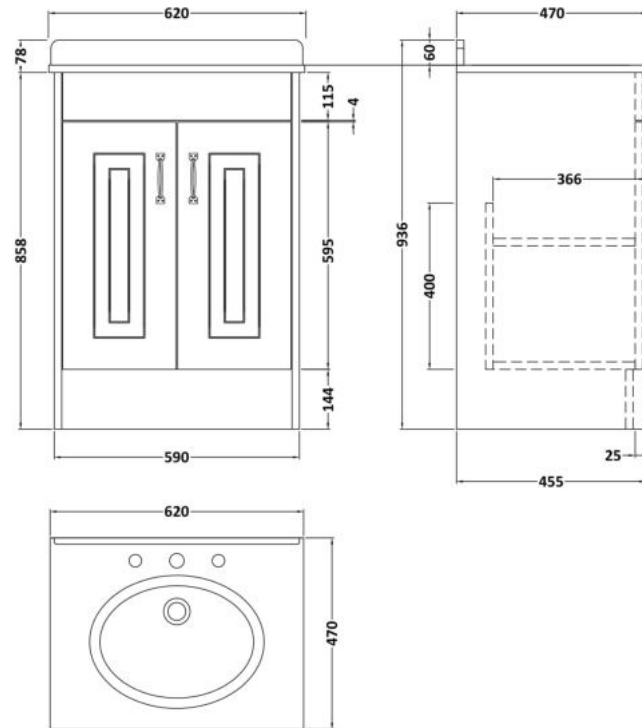

Sales Code: YOR425

Description: 600 2-Door F/S Unit With Marble Top 3Th

Packaging Details

Barcode: 5056462619699