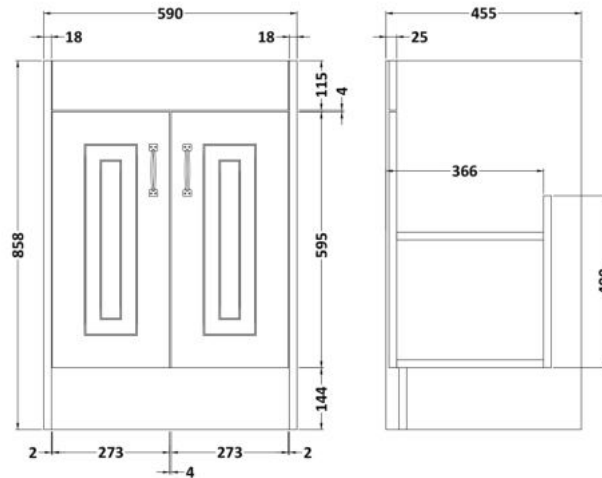

### Product Dimensions

Height (mm):	858
Width (mm):	590
Depth (mm):	455
Nett Weight (kg):	25

### Packaging Dimensions

Height (mm):	895
Width (mm):	610
Depth (mm):	480
Gross Weight (kg):	25

### Product Dimensions

Height (mm):	268
Width (mm):	620
Depth (mm):	463
Nett Weight (kg):	13.5

### Packaging Dimensions

Height (mm):	310
Width (mm):	700
Depth (mm):	550
Gross Weight (kg):	14