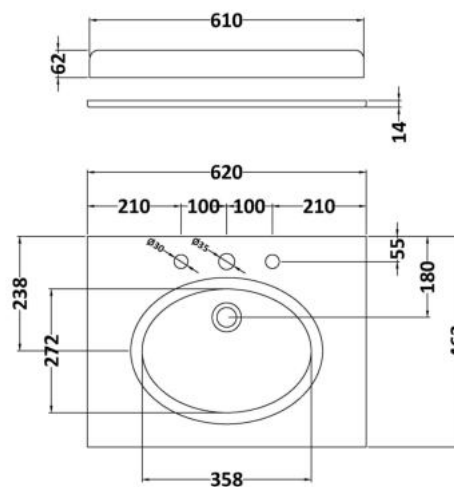

### Product Dimensions

Height (mm):	858
Width (mm):	590
Depth (mm):	455
Nett Weight (kg):	25

### Packaging Dimensions

Height (mm):	895
Width (mm):	610
Depth (mm):	480
Gross Weight (kg):	25

### Outer Box Dimensions (If Applicable)

Height (mm):	
Width (mm):	
Depth (mm):	
Gross Weight (kg):	
Barcode:	5056211847427

### Product Dimensions

Height (mm):	268
Width (mm):	620
Depth (mm):	463
Nett Weight (kg):	13.5