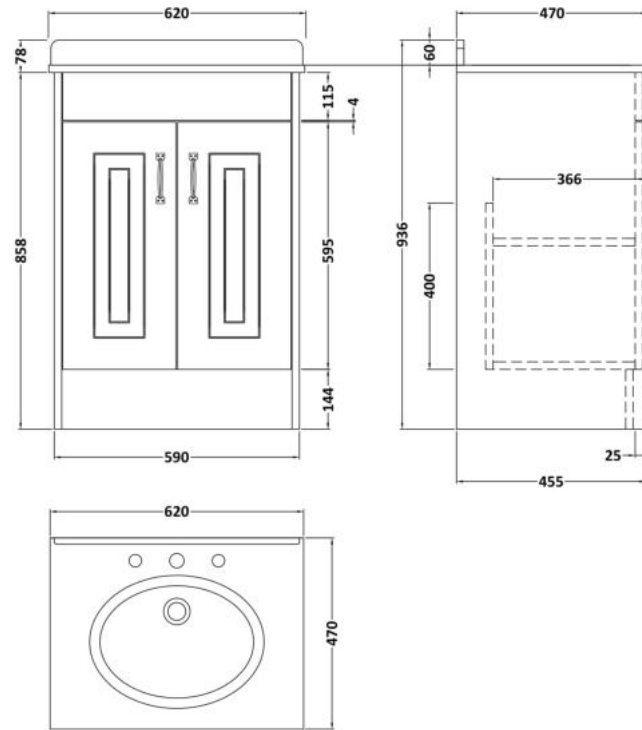

Sales Code: YOR424

Description: 600 2-Door F/S Unit With Marble Top 3Th

Packaging Details

Barcode: 5056462619514