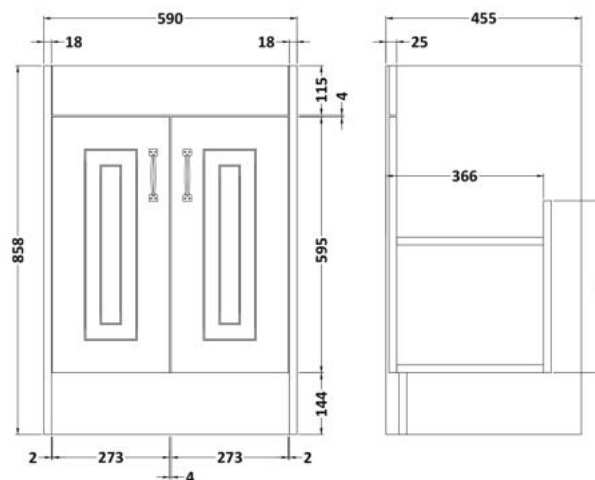

Sales Code: YOR423

Description: 600 2-Door F/S Unit With Marble Top 1Th

Packaging Details

Barcode: 5056462619842

Sales Code: OLF403

Description: 600 2-Door Floor Standing Unit

Product Dimensions

Height (mm):	858
Width (mm):	590
Depth (mm):	455
Nett Weight (kg):	25

Packaging Dimensions

Height (mm):	895
Width (mm):	610
Depth (mm):	480
Gross Weight (kg):	25

Packaging Data

Box Colour:	Brown Cardboard Box
Box Qty:	1
Label Size:	100 x 50
Label Colour:	White Label
Label Qty:	2

Outer Box Dimensions (If Applicable)

Height (mm):	
Width (mm):	
Depth (mm):	
Gross Weight (kg):	
Barcode:	5056211847427

Product Details

Country of Origin:	United Kingdom
Fitting Instruction:	No
CE Certification:	N/A
FSC Certified Materials:	Yes
Colour:	Royal Grey
Construction Method:	Cam & Wood Dowel
Construction Type:	Rigid
Cabinet Finish:	MFC Textured Woodgrain
Fascia Finish:	Mdf Vinyl Textured Woodgrain
Cabinet Thickness (mm):	18
Fascia Thickness (mm):	18
Drawer Included:	No
Drawer Type:	Not Applicable
No of Shelves:	1
Hinge Type:	110 Degree Inset Clip-On S/C
Hinge Included:	Yes
Adjustable Legs:	No
Fixings Included:	Yes
Handle Style:	Traditional
Waste Shroud:	No
Handle Included:	Yes
Handle Type:	Strap

Sales Code: LOM223

Description: 600 Single Bowl Marble Top 1Th

Product Dimensions

Height (mm):	268
Width (mm):	620
Depth (mm):	463
Nett Weight (kg):	13.5

Packaging Dimensions

Height (mm):	310
Width (mm):	700
Depth (mm):	550
Gross Weight (kg):	14