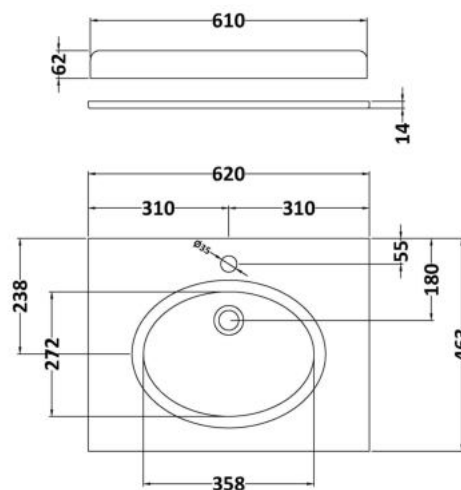

Packaging Dimensions

Height (mm):	895
Width (mm):	610
Depth (mm):	480
Gross Weight (kg):	25

Packaging Data

Box Colour:	Brown Cardboard Box
Box Qty:	1
Label Size:	100 x 50
Label Colour:	White Label
Label Qty:	2

Outer Box Dimensions (If Applicable)

Height (mm):	
Width (mm):	
Depth (mm):	
Gross Weight (kg):	
Barcode:	5056211847427

Product Details

Country of Origin:	United Kingdom
Fitting Instruction:	No
CE Certification:	N/A
FSC Certified Materials:	Yes
Colour:	Royal Grey
Construction Method:	Cam & Wood Dowel
Construction Type:	Rigid
Cabinet Finish:	MFC Textured Woodgrain
Fascia Finish:	Mdf Vinyl Textured Woodgrain
Cabinet Thickness (mm):	18
Fascia Thickness (mm):	18
Drawer Included:	No
Drawer Type:	Not Applicable
No of Shelves:	1
Hinge Type:	110 Degree Inset Clip-On S/C
Hinge Included:	Yes
Adjustable Legs:	No
Fixings Included:	Yes
Handle Style:	Traditional
Waste Shroud:	No
Handle Included:	Yes
Handle Type:	Strap

Sales Code: LOM223

Description: 600 Single Bowl Marble Top 1Th

Product Dimensions

Height (mm):	268
Width (mm):	620
Depth (mm):	463
Nett Weight (kg):	13.5

Packaging Dimensions

Height (mm):	310
Width (mm):	700
Depth (mm):	550
Gross Weight (kg):	14

Packaging Data

Box Colour:	White Cardboard Box
Box Qty:	1
Label Size:	100 x 50
Label Colour:	White Label
Label Qty:	2

Outer Box Dimensions (If Applicable)

Height (mm):	
Width (mm):	
Depth (mm):	
Gross Weight (kg):	
Barcode:	5056211818984