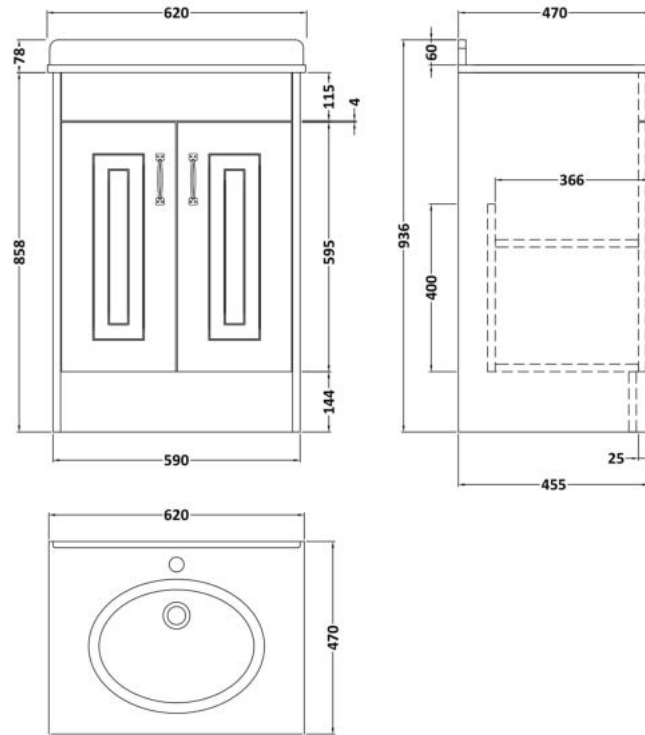

Sales Code: YOR423

Description: 600 2-Door F/S Unit With Marble Top 1Th

Packaging Details

Barcode: 5056462619842

Sales Code: OLF403

Description: 600 2-Door Floor Standing Unit

Product Dimensions

Height (mm):	858
Width (mm):	590
Depth (mm):	455
Nett Weight (kg):	25

Packaging Dimensions

Height (mm):	895
Width (mm):	610
Depth (mm):	480
Gross Weight (kg):	25

Packaging Data

Box Colour:	Brown Cardboard Box
Box Qty:	1
Label Size:	100 x 50
Label Colour:	White Label
Label Qty:	2

Outer Box Dimensions (If Applicable)

Height (mm):	
Width (mm):	
Depth (mm):	
Gross Weight (kg):	
Barcode:	5056211847427

Product Details

Country of Origin:	United Kingdom
Fitting Instruction:	No
CE Certification:	N/A
FSC Certified Materials:	Yes
Colour:	Royal Grey
Construction Method:	Cam & Wood Dowel
Construction Type:	Rigid
Cabinet Finish:	MFC Textured Woodgrain
Fascia Finish:	Mdf Vinyl Textured Woodgrain
Cabinet Thickness (mm):	18
Fascia Thickness (mm):	18
Drawer Included:	No
Drawer Type:	Not Applicable
No of Shelves:	1
Hinge Type:	110 Degree Inset Clip-On S/C
Hinge Included:	Yes
Adjustable Legs:	No
Fixings Included:	Yes
Handle Style:	Traditional
Waste Shroud:	No
Handle Included:	Yes
Handle Type:	Strap

Sales Code: LOM223

Description: 600 Single Bowl Marble Top 1Th

Product Dimensions

Height (mm):	268
Width (mm):	620
Depth (mm):	463
Nett Weight (kg):	13.5

Packaging Dimensions

Height (mm):	310
Width (mm):	700
Depth (mm):	550
Gross Weight (kg):	14