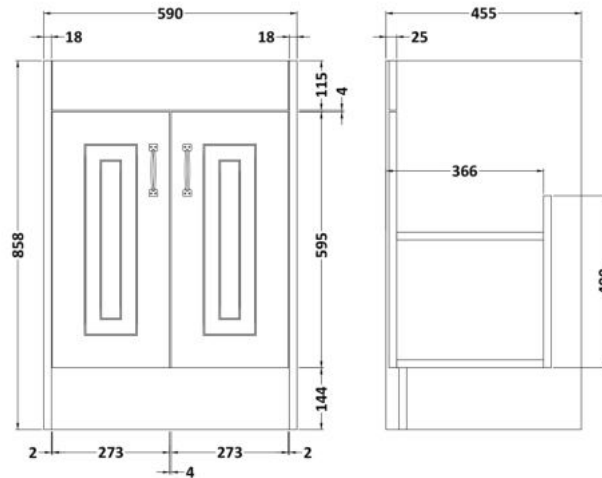

Sales Code: YOR422

Description: 600 2-Door F/S Unit With Marble Top 1Th

Packaging Details

Barcode: 5056462619668

Sales Code: OLF403

Description: 600 2-Door Floor Standing Unit

Product Dimensions

Height (mm):	858
Width (mm):	590
Depth (mm):	455
Nett Weight (kg):	25

Packaging Dimensions

Height (mm):	895
Width (mm):	610
Depth (mm):	480
Gross Weight (kg):	25

Packaging Data

Box Colour:	Brown Cardboard Box
Box Qty:	1
Label Size:	100 x 50
Label Colour:	White Label
Label Qty:	2

Outer Box Dimensions (If Applicable)

Height (mm):	
Width (mm):	
Depth (mm):	
Gross Weight (kg):	
Barcode:	5056211847427

Product Details

Country of Origin:	United Kingdom
Fitting Instruction:	No
CE Certification:	N/A
FSC Certified Materials:	Yes
Colour:	Royal Grey
Construction Method:	Cam & Wood Dowel
Construction Type:	Rigid
Cabinet Finish:	MFC Textured Woodgrain
Fascia Finish:	Mdf Vinyl Textured Woodgrain
Cabinet Thickness (mm):	18
Fascia Thickness (mm):	18
Drawer Included:	No
Drawer Type:	Not Applicable
No of Shelves:	1
Hinge Type:	110 Degree Inset Clip-On S/C
Hinge Included:	Yes
Adjustable Legs:	No
Fixings Included:	Yes
Handle Style:	Traditional
Waste Shroud:	No
Handle Included:	Yes
Handle Type:	Strap

Sales Code: LOM222

Description: 600 Single Bowl Marble Top 1Th

Product Dimensions

Height (mm):	268
Width (mm):	620
Depth (mm):	463
Nett Weight (kg):	13.5

Packaging Dimensions

Height (mm):	310
Width (mm):	700
Depth (mm):	550
Gross Weight (kg):	14