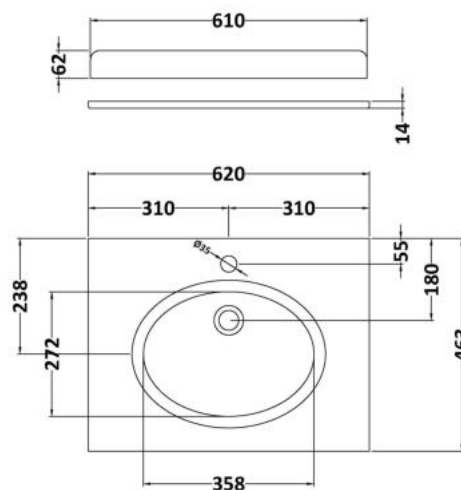

Packaging Dimensions

Height (mm):	895
Width (mm):	610
Depth (mm):	480
Gross Weight (kg):	25

Packaging Data

Box Colour:	Brown Cardboard Box
Box Qty:	1
Label Size:	100 x 50
Label Colour:	White Label
Label Qty:	2

Outer Box Dimensions (If Applicable)

Height (mm):	
Width (mm):	
Depth (mm):	
Gross Weight (kg):	
Barcode:	5056211847427

Product Details

Country of Origin:	United Kingdom
Fitting Instruction:	No
CE Certification:	N/A
FSC Certified Materials:	Yes
Colour:	Royal Grey
Construction Method:	Cam & Wood Dowel
Construction Type:	Rigid
Cabinet Finish:	MFC Textured Woodgrain
Fascia Finish:	Mdf Vinyl Textured Woodgrain
Cabinet Thickness (mm):	18
Fascia Thickness (mm):	18
Drawer Included:	No
Drawer Type:	Not Applicable
No of Shelves:	1
Hinge Type:	110 Degree Inset Clip-On S/C
Hinge Included:	Yes
Adjustable Legs:	No
Fixings Included:	Yes
Handle Style:	Traditional
Waste Shroud:	No
Handle Included:	Yes
Handle Type:	Strap

Sales Code: LOM222

Description: 600 Single Bowl Marble Top 1Th

Product Dimensions

Height (mm):	268
Width (mm):	620
Depth (mm):	463
Nett Weight (kg):	13.5

Packaging Dimensions

Height (mm):	310
Width (mm):	700
Depth (mm):	550
Gross Weight (kg):	14

Packaging Data

Box Colour:	White Cardboard Box
Box Qty:	1
Label Size:	100 x 50
Label Colour:	White Label
Label Qty:	2

Outer Box Dimensions (If Applicable)

Height (mm):	
Width (mm):	
Depth (mm):	
Gross Weight (kg):	
Barcode:	5056211818977