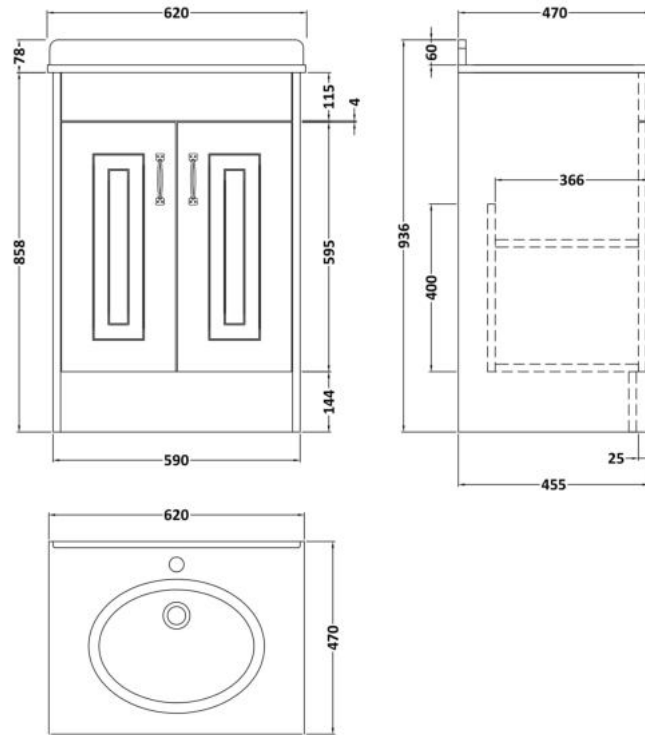

Sales Code: YOR422

Description: 600 2-Door F/S Unit With Marble Top 1Th

Packaging Details

Barcode: 5056462619668

Sales Code: OLF403

Description: 600 2-Door Floor Standing Unit

Product Dimensions

Height (mm):	858
Width (mm):	590
Depth (mm):	455
Nett Weight (kg):	25

Packaging Dimensions

Height (mm):	895
Width (mm):	610
Depth (mm):	480
Gross Weight (kg):	25

Packaging Data

Box Colour:	Brown Cardboard Box
Box Qty:	1
Label Size:	100 x 50
Label Colour:	White Label
Label Qty:	2

Outer Box Dimensions (If Applicable)

Height (mm):	
Width (mm):	
Depth (mm):	
Gross Weight (kg):	
Barcode:	5056211847427

Product Details

Country of Origin:	United Kingdom
Fitting Instruction:	No
CE Certification:	N/A
FSC Certified Materials:	Yes
Colour:	Royal Grey
Construction Method:	Cam & Wood Dowel
Construction Type:	Rigid
Cabinet Finish:	MFC Textured Woodgrain
Fascia Finish:	Mdf Vinyl Textured Woodgrain
Cabinet Thickness (mm):	18
Fascia Thickness (mm):	18
Drawer Included:	No
Drawer Type:	Not Applicable
No of Shelves:	1
Hinge Type:	110 Degree Inset Clip-On S/C
Hinge Included:	Yes
Adjustable Legs:	No
Fixings Included:	Yes
Handle Style:	Traditional
Waste Shroud:	No
Handle Included:	Yes
Handle Type:	Strap

Sales Code: LOM222

Description: 600 Single Bowl Marble Top 1Th

Product Dimensions

Height (mm):	268
Width (mm):	620
Depth (mm):	463
Nett Weight (kg):	13.5

Packaging Dimensions

Height (mm):	310
Width (mm):	700
Depth (mm):	550
Gross Weight (kg):	14