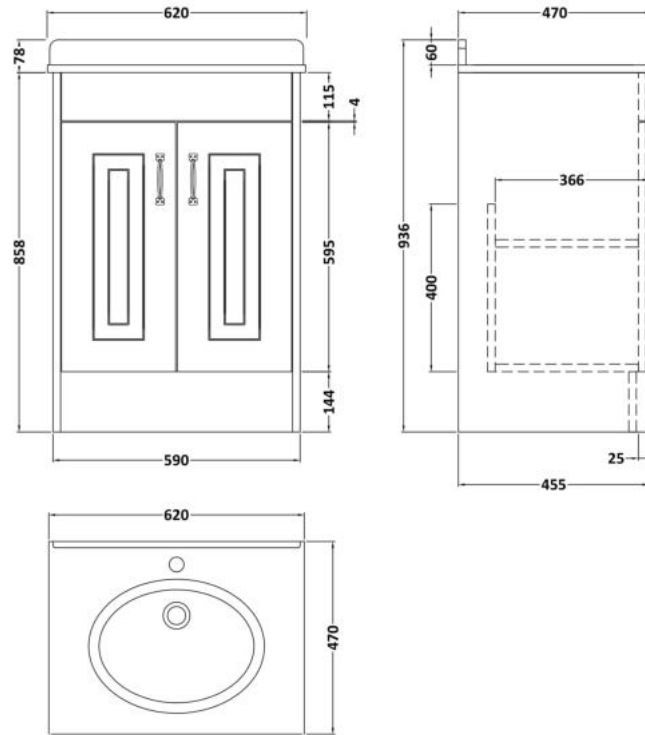

Sales Code: YOR421

Description: 600 2-Door F/S Unit With Marble Top 1Th

Packaging Details

Barcode: 5056462619484

Sales Code: OLF403

Description: 600 2-Door Floor Standing Unit

Product Dimensions

Height (mm):	858
Width (mm):	590
Depth (mm):	455
Nett Weight (kg):	25

Packaging Dimensions

Height (mm):	895
Width (mm):	610
Depth (mm):	480
Gross Weight (kg):	25

Packaging Data

Box Colour:	Brown Cardboard Box
Box Qty:	1
Label Size:	100 x 50
Label Colour:	White Label
Label Qty:	2

Outer Box Dimensions (If Applicable)

Height (mm):	
Width (mm):	
Depth (mm):	
Gross Weight (kg):	
Barcode:	5056211847427

Product Details

Country of Origin:	United Kingdom
Fitting Instruction:	No
CE Certification:	N/A
FSC Certified Materials:	Yes
Colour:	Royal Grey
Construction Method:	Cam & Wood Dowel
Construction Type:	Rigid
Cabinet Finish:	MFC Textured Woodgrain
Fascia Finish:	Mdf Vinyl Textured Woodgrain
Cabinet Thickness (mm):	18
Fascia Thickness (mm):	18
Drawer Included:	No
Drawer Type:	Not Applicable
No of Shelves:	1
Hinge Type:	110 Degree Inset Clip-On S/C
Hinge Included:	Yes
Adjustable Legs:	No
Fixings Included:	Yes
Handle Style:	Traditional
Waste Shroud:	No
Handle Included:	Yes
Handle Type:	Strap

Sales Code: LOM221

Description: 600 Single Bowl Marble Top 1Th

Product Dimensions

Height (mm):	268
Width (mm):	620
Depth (mm):	463
Nett Weight (kg):	13.5

Packaging Dimensions

Height (mm):	310
Width (mm):	700
Depth (mm):	550
Gross Weight (kg):	14