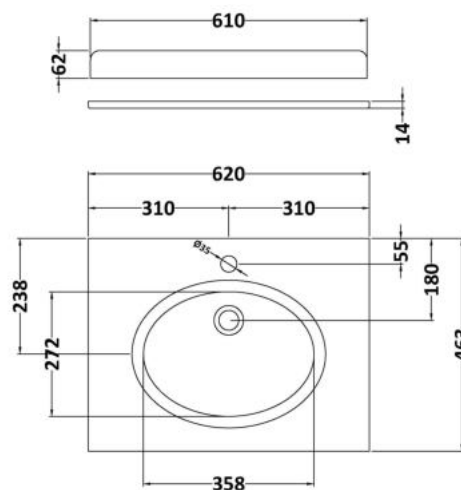

Packaging Dimensions

Height (mm):	895
Width (mm):	610
Depth (mm):	480
Gross Weight (kg):	25

Packaging Data

Box Colour:	Brown Cardboard Box
Box Qty:	1
Label Size:	100 x 50
Label Colour:	White Label
Label Qty:	2

Outer Box Dimensions (If Applicable)

Height (mm):	
Width (mm):	
Depth (mm):	
Gross Weight (kg):	
Barcode:	5056211847427

Product Details

Country of Origin:	United Kingdom
Fitting Instruction:	No
CE Certification:	N/A
FSC Certified Materials:	Yes
Colour:	Royal Grey
Construction Method:	Cam & Wood Dowel
Construction Type:	Rigid
Cabinet Finish:	MFC Textured Woodgrain
Fascia Finish:	Mdf Vinyl Textured Woodgrain
Cabinet Thickness (mm):	18
Fascia Thickness (mm):	18
Drawer Included:	No
Drawer Type:	Not Applicable
No of Shelves:	1
Hinge Type:	110 Degree Inset Clip-On S/C
Hinge Included:	Yes
Adjustable Legs:	No
Fixings Included:	Yes
Handle Style:	Traditional
Waste Shroud:	No
Handle Included:	Yes
Handle Type:	Strap

Sales Code: LOM221

Description: 600 Single Bowl Marble Top 1Th

Product Dimensions

Height (mm):	268
Width (mm):	620
Depth (mm):	463
Nett Weight (kg):	13.5

Packaging Dimensions

Height (mm):	310
Width (mm):	700
Depth (mm):	550
Gross Weight (kg):	14

Packaging Data

Box Colour:	White Cardboard Box
Box Qty:	1
Label Size:	100 x 50
Label Colour:	White Label
Label Qty:	2

Outer Box Dimensions (If Applicable)

Height (mm):	
Width (mm):	
Depth (mm):	
Gross Weight (kg):	
Barcode:	5056211818960