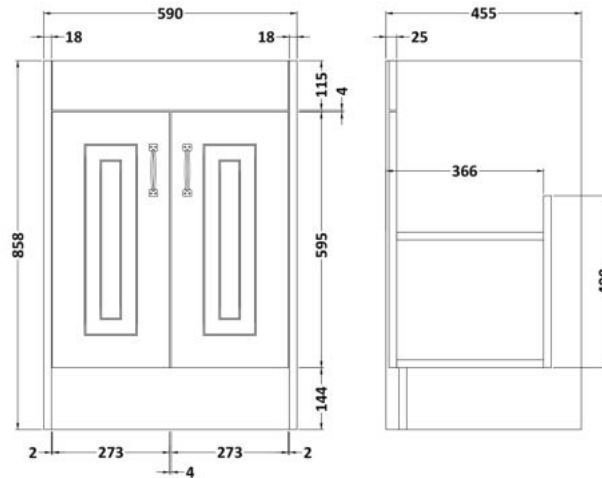

Sales Code: YOR421

Description: 600 2-Door F/S Unit With Marble Top 1Th

Packaging Details

Barcode: 5056462619484

Sales Code: OLF403

Description: 600 2-Door Floor Standing Unit

Product Dimensions

Height (mm):	858
Width (mm):	590
Depth (mm):	455
Nett Weight (kg):	25

Packaging Dimensions

Height (mm):	895
Width (mm):	610
Depth (mm):	480
Gross Weight (kg):	25

Packaging Data

Box Colour:	Brown Cardboard Box
Box Qty:	1
Label Size:	100 x 50
Label Colour:	White Label
Label Qty:	2

Outer Box Dimensions (If Applicable)

Height (mm):	
Width (mm):	
Depth (mm):	
Gross Weight (kg):	
Barcode:	5056211847427

Product Details

Country of Origin:	United Kingdom
Fitting Instruction:	No
CE Certification:	N/A
FSC Certified Materials:	Yes
Colour:	Royal Grey
Construction Method:	Cam & Wood Dowel
Construction Type:	Rigid
Cabinet Finish:	MFC Textured Woodgrain
Fascia Finish:	Mdf Vinyl Textured Woodgrain
Cabinet Thickness (mm):	18
Fascia Thickness (mm):	18
Drawer Included:	No
Drawer Type:	Not Applicable
No of Shelves:	1
Hinge Type:	110 Degree Inset Clip-On S/C
Hinge Included:	Yes
Adjustable Legs:	No
Fixings Included:	Yes
Handle Style:	Traditional
Waste Shroud:	No
Handle Included:	Yes
Handle Type:	Strap

Sales Code: LOM221

Description: 600 Single Bowl Marble Top 1Th

Product Dimensions

Height (mm):	268
Width (mm):	620
Depth (mm):	463
Nett Weight (kg):	13.5

Packaging Dimensions

Height (mm):	310
Width (mm):	700
Depth (mm):	550
Gross Weight (kg):	14