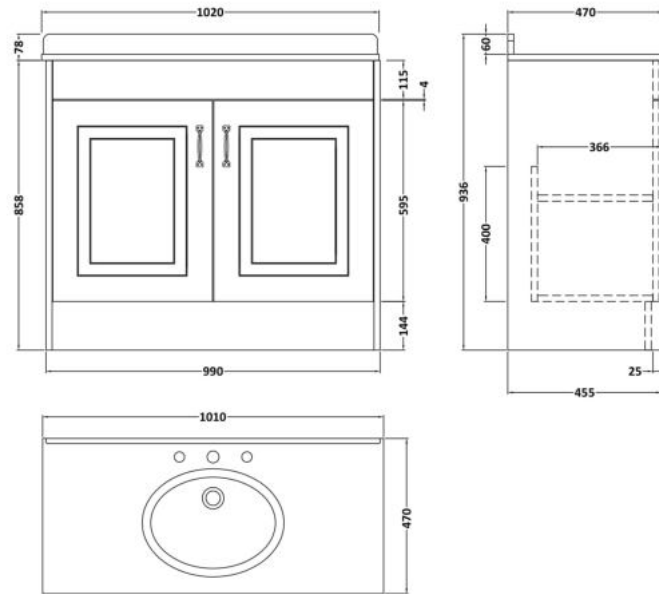

Sales Code: YOR250

Description: 1000 2-Door F/S Unit With Marble Top 3Th

Packaging Details

Barcode: 5056462619989

Sales Code: OLF207

Description: 1000 2-Door Floor Standing Unit

Product Dimensions

Height (mm):	858
Width (mm):	990
Depth (mm):	455
Nett Weight (kg):	33.5

Packaging Dimensions

Height (mm):	895
Width (mm):	1010
Depth (mm):	480
Gross Weight (kg):	33.5

Packaging Data

Box Colour:	Brown Cardboard Box
Box Qty:	1
Label Size:	100 x 50
Label Colour:	White Label
Label Qty:	2

Outer Box Dimensions (If Applicable)

Height (mm):	
Width (mm):	
Depth (mm):	
Gross Weight (kg):	
Barcode:	5056211851486

Product Details

Country of Origin:	United Kingdom
Fitting Instruction:	No
CE Certification:	N/A
FSC Certified Materials:	Yes
Colour:	Stone Grey
Construction Method:	Cam & Wood Dowel
Construction Type:	Rigid
Cabinet Finish:	MFC Textured Woodgrain
Fascia Finish:	Mdf Vinyl Textured Woodgrain
Cabinet Thickness (mm):	18
Fascia Thickness (mm):	18
Drawer Included:	No
Drawer Type:	Not Applicable
No of Shelves:	1
Hinge Type:	110 Degree Inset Clip-On S/C
Hinge Included:	Yes
Adjustable Legs:	No
Fixings Included:	Yes
Handle Style:	Traditional
Waste Shroud:	No
Handle Included:	Yes
Handle Type:	Strap

Sales Code: LOM250

Description: 1000 Rectangle Marble Top/Basin 3Th

Product Dimensions

Height (mm):	268
Width (mm):	1020
Depth (mm):	470
Nett Weight (kg):	18

Packaging Dimensions

Height (mm):	250
Width (mm):	1100
Depth (mm):	580
Gross Weight (kg):	18.5