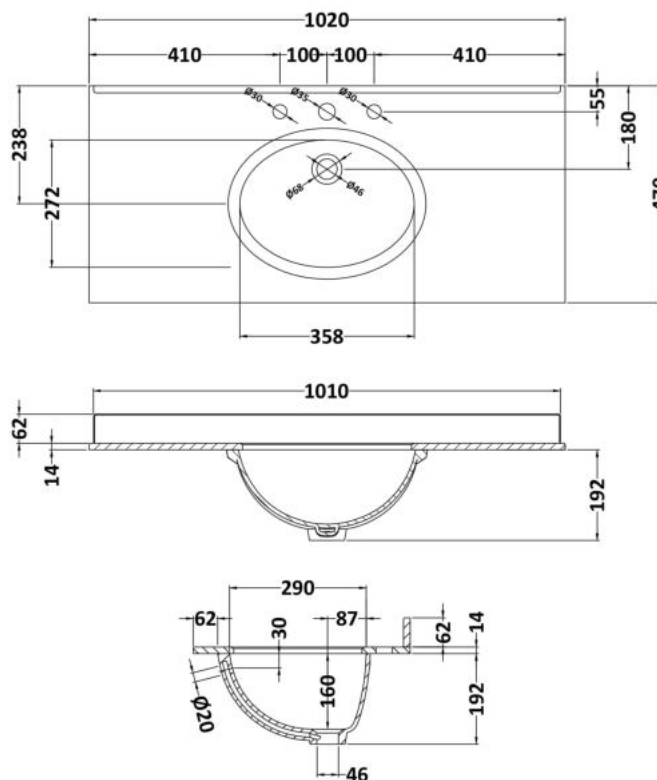

Packaging Dimensions

Height (mm):	895
Width (mm):	1010
Depth (mm):	480
Gross Weight (kg):	33.5

Packaging Data

Box Colour:	Brown Cardboard Box
Box Qty:	1
Label Size:	100 x 50
Label Colour:	White Label
Label Qty:	2

Outer Box Dimensions (If Applicable)

Height (mm):	
Width (mm):	
Depth (mm):	
Gross Weight (kg):	
Barcode:	5056211851486

Product Details

Country of Origin:	United Kingdom
Fitting Instruction:	No
CE Certification:	N/A
FSC Certified Materials:	Yes
Colour:	Stone Grey
Construction Method:	Cam & Wood Dowel
Construction Type:	Rigid
Cabinet Finish:	MFC Textured Woodgrain
Fascia Finish:	Mdf Vinyl Textured Woodgrain
Cabinet Thickness (mm):	18
Fascia Thickness (mm):	18
Drawer Included:	No
Drawer Type:	Not Applicable
No of Shelves:	1
Hinge Type:	110 Degree Inset Clip-On S/C
Hinge Included:	Yes
Adjustable Legs:	No
Fixings Included:	Yes
Handle Style:	Traditional
Waste Shroud:	No
Handle Included:	Yes
Handle Type:	Strap

Sales Code: LOM250

Description: 1000 Rectangle Marble Top/Basin 3Th

Product Dimensions

Height (mm):	268
Width (mm):	1020
Depth (mm):	470
Nett Weight (kg):	18

Packaging Dimensions

Height (mm):	250
Width (mm):	1100
Depth (mm):	580
Gross Weight (kg):	18.5

Packaging Data

Box Colour:	White Cardboard Box
Box Qty:	1
Label Size:	100 x 50
Label Colour:	White Label
Label Qty:	2

Outer Box Dimensions (If Applicable)

Height (mm):	
Width (mm):	
Depth (mm):	
Gross Weight (kg):	
Barcode:	5056211825784