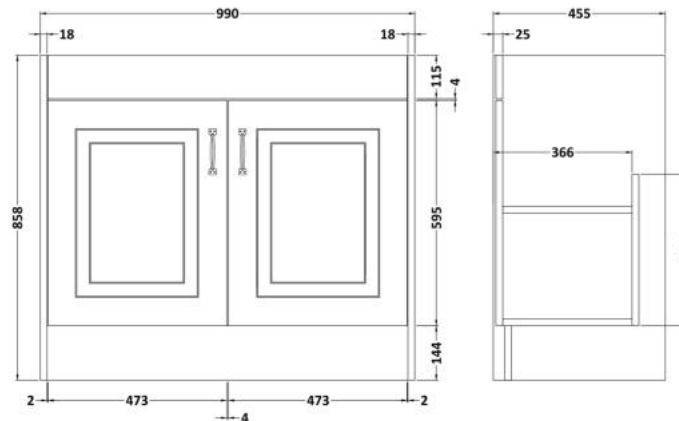

Sales Code: YOR250

Description: 1000 2-Door F/S Unit With Marble Top 3Th

Packaging Details

Barcode: 5056462619989

Sales Code: OLF207

Description: 1000 2-Door Floor Standing Unit

Product Dimensions

Height (mm):	858
Width (mm):	990
Depth (mm):	455
Nett Weight (kg):	33.5

Packaging Dimensions

Height (mm):	895
Width (mm):	1010
Depth (mm):	480
Gross Weight (kg):	33.5

Packaging Data

Box Colour:	Brown Cardboard Box
Box Qty:	1
Label Size:	100 x 50
Label Colour:	White Label
Label Qty:	2

Outer Box Dimensions (If Applicable)

Height (mm):	
Width (mm):	
Depth (mm):	
Gross Weight (kg):	
Barcode:	5056211851486

Product Details

Country of Origin:	United Kingdom
Fitting Instruction:	No
CE Certification:	N/A
FSC Certified Materials:	Yes
Colour:	Stone Grey
Construction Method:	Cam & Wood Dowel
Construction Type:	Rigid
Cabinet Finish:	MFC Textured Woodgrain
Fascia Finish:	Mdf Vinyl Textured Woodgrain
Cabinet Thickness (mm):	18
Fascia Thickness (mm):	18
Drawer Included:	No
Drawer Type:	Not Applicable
No of Shelves:	1
Hinge Type:	110 Degree Inset Clip-On S/C
Hinge Included:	Yes
Adjustable Legs:	No
Fixings Included:	Yes
Handle Style:	Traditional
Waste Shroud:	No
Handle Included:	Yes
Handle Type:	Strap

Sales Code: LOM250

Description: 1000 Rectangle Marble Top/Basin 3Th

Product Dimensions

Height (mm):	268
Width (mm):	1020
Depth (mm):	470
Nett Weight (kg):	18

Packaging Dimensions

Height (mm):	250
Width (mm):	1100
Depth (mm):	580
Gross Weight (kg):	18.5