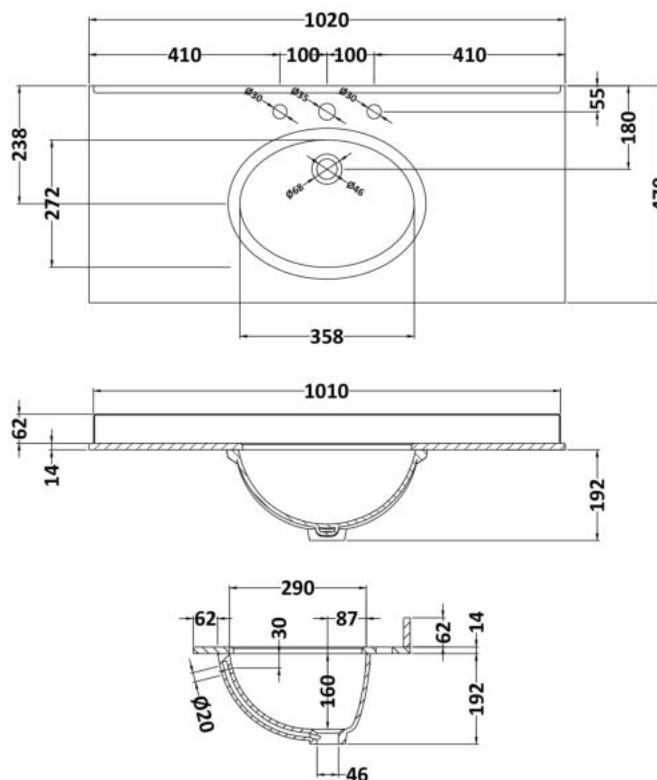

### Product Dimensions

|                   |      |
|-------------------|------|
| Height (mm):      | 858  |
| Width (mm):       | 990  |
| Depth (mm):       | 455  |
| Nett Weight (kg): | 33.5 |

### Packaging Dimensions

|                    |      |
|--------------------|------|
| Height (mm):       | 895  |
| Width (mm):        | 1010 |
| Depth (mm):        | 480  |
| Gross Weight (kg): | 33.5 |

### Outer Box Dimensions (If Applicable)

|                    |               |
|--------------------|---------------|
| Height (mm):       |               |
| Width (mm):        |               |
| Depth (mm):        |               |
| Gross Weight (kg): |               |
| Barcode:           | 5056211851486 |

### Product Dimensions

|                   |      |
|-------------------|------|
| Height (mm):      | 268  |
| Width (mm):       | 1020 |
| Depth (mm):       | 470  |
| Nett Weight (kg): | 18   |