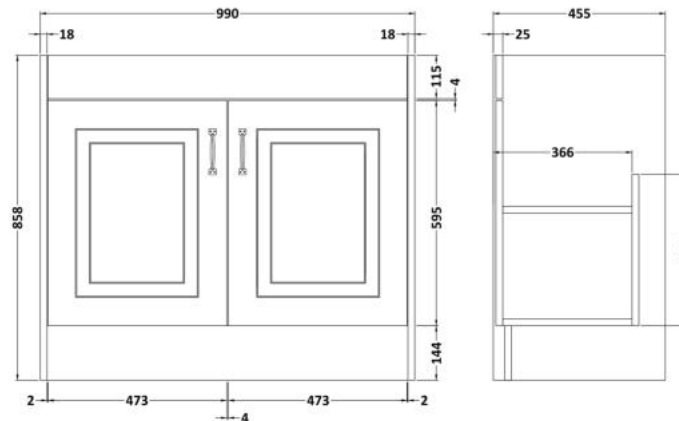

### Product Dimensions

|                   |      |
|-------------------|------|
| Height (mm):      | 858  |
| Width (mm):       | 990  |
| Depth (mm):       | 455  |
| Nett Weight (kg): | 33.5 |

### Packaging Dimensions

|                    |      |
|--------------------|------|
| Height (mm):       | 895  |
| Width (mm):        | 1010 |
| Depth (mm):        | 480  |
| Gross Weight (kg): | 33.5 |

### Product Dimensions

|                   |      |
|-------------------|------|
| Height (mm):      | 268  |
| Width (mm):       | 1020 |
| Depth (mm):       | 470  |
| Nett Weight (kg): | 18   |

### Packaging Dimensions

|                    |      |
|--------------------|------|
| Height (mm):       | 250  |
| Width (mm):        | 1100 |
| Depth (mm):        | 580  |
| Gross Weight (kg): | 18.5 |