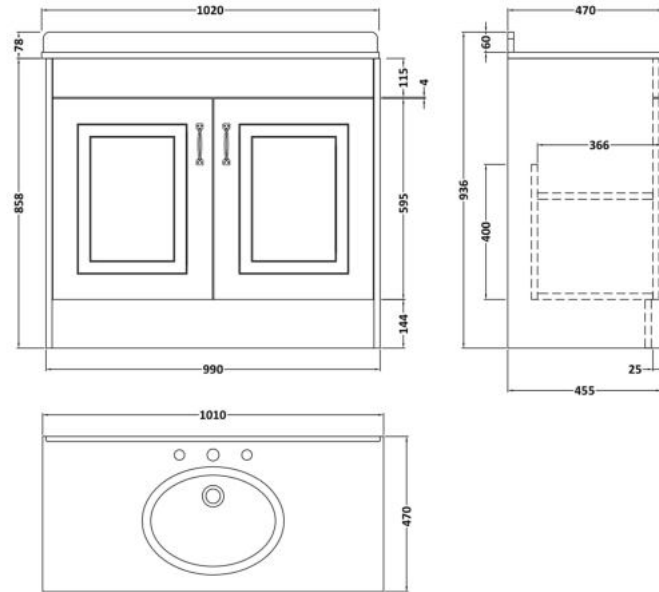

Sales Code: YOR249

Description: 1000 2-Door F/S Unit With Marble Top 3Th

Packaging Details

Barcode: 5056462619804