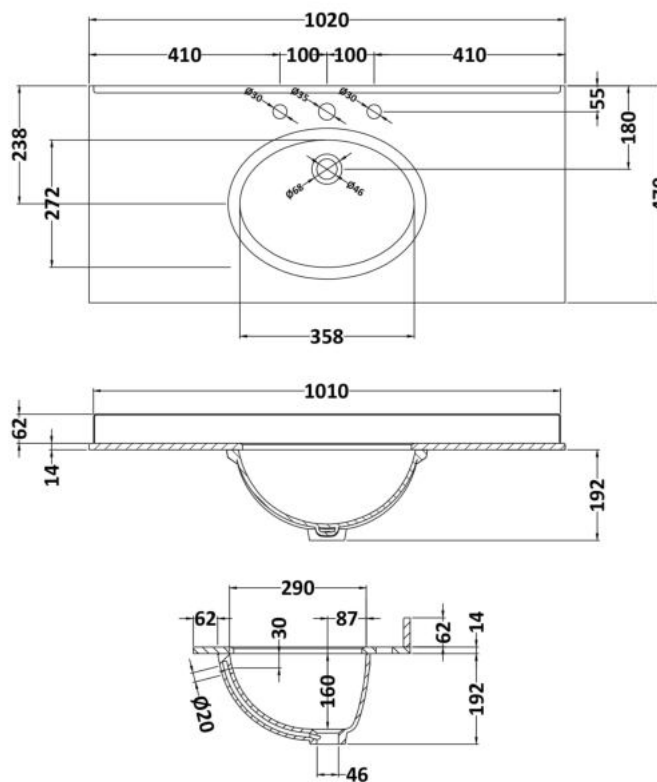

### Packaging Dimensions

Height (mm):	895
Width (mm):	1010
Depth (mm):	480
Gross Weight (kg):	33.5

### Outer Box Dimensions (If Applicable)

Height (mm):	
Width (mm):	
Depth (mm):	
Gross Weight (kg):	
Barcode:	5056211851486

### Product Dimensions

Height (mm):	268
Width (mm):	1020
Depth (mm):	470
Nett Weight (kg):	18

### Packaging Dimensions

Height (mm):	250
Width (mm):	1100
Depth (mm):	580
Gross Weight (kg):	18.5