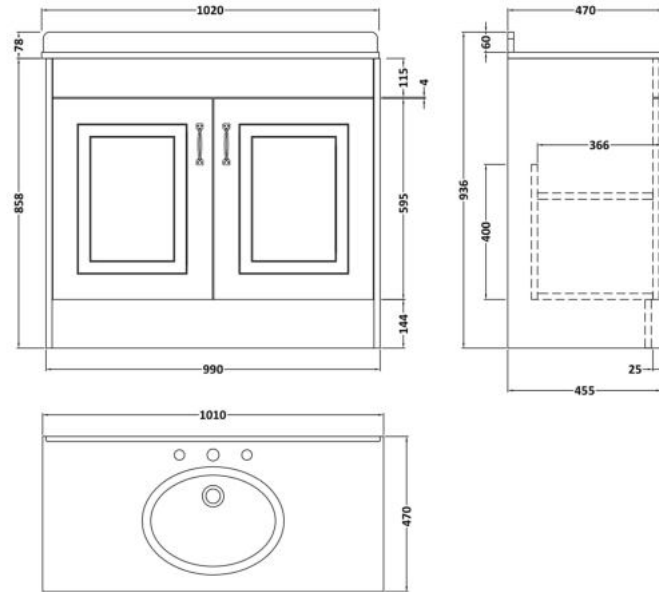

Sales Code: YOR248

Description: 1000 2-Door F/S Unit With Marble Top 3Th

Packaging Details

Barcode: 5056462619620