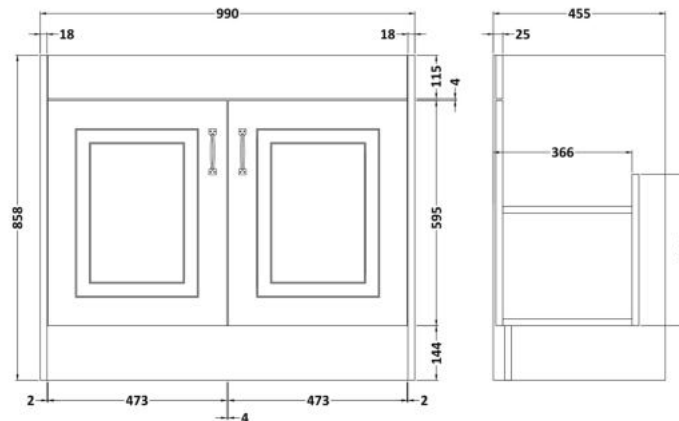

### Product Dimensions

Height (mm):	858
Width (mm):	990
Depth (mm):	455
Nett Weight (kg):	33.5

### Packaging Dimensions

Height (mm):	895
Width (mm):	1010
Depth (mm):	480
Gross Weight (kg):	33.5

### Product Dimensions

Height (mm):	268
Width (mm):	1020
Depth (mm):	470
Nett Weight (kg):	18

### Packaging Dimensions

Height (mm):	250
Width (mm):	1100
Depth (mm):	580
Gross Weight (kg):	18.5