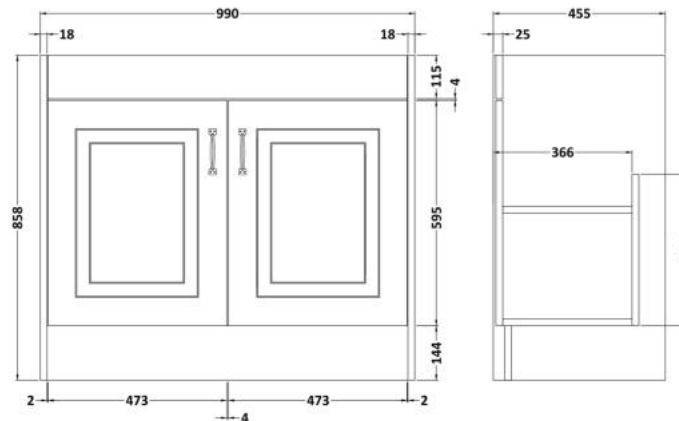

Sales Code: YOR247

Description: 1000 2-Door F/S Unit With Marble Top 1Th

Packaging Details

Barcode: 5056462619958

Sales Code: OLF207

Description: 1000 2-Door Floor Standing Unit

Product Dimensions

Height (mm):	858
Width (mm):	990
Depth (mm):	455
Nett Weight (kg):	33.5

Packaging Dimensions

Height (mm):	895
Width (mm):	1010
Depth (mm):	480
Gross Weight (kg):	33.5

Packaging Data

Box Colour:	Brown Cardboard Box
Box Qty:	1
Label Size:	100 x 50
Label Colour:	White Label
Label Qty:	2

Sales Code: LOM247

Description: 1000 Rectangle Marble Top/Basin 1Th

Product Dimensions

Height (mm):	268
Width (mm):	1020
Depth (mm):	470
Nett Weight (kg):	18

Packaging Dimensions

Height (mm):	250
Width (mm):	1100
Depth (mm):	580
Gross Weight (kg):	18.5

Packaging Data

Box Colour:	White Cardboard Box
Box Qty:	1
Label Size:	100 x 50
Label Colour:	White Label
Label Qty:	2

Outer Box Dimensions (If Applicable)

Height (mm):	
Width (mm):	
Depth (mm):	
Gross Weight (kg):	
Barcode:	5056211825753