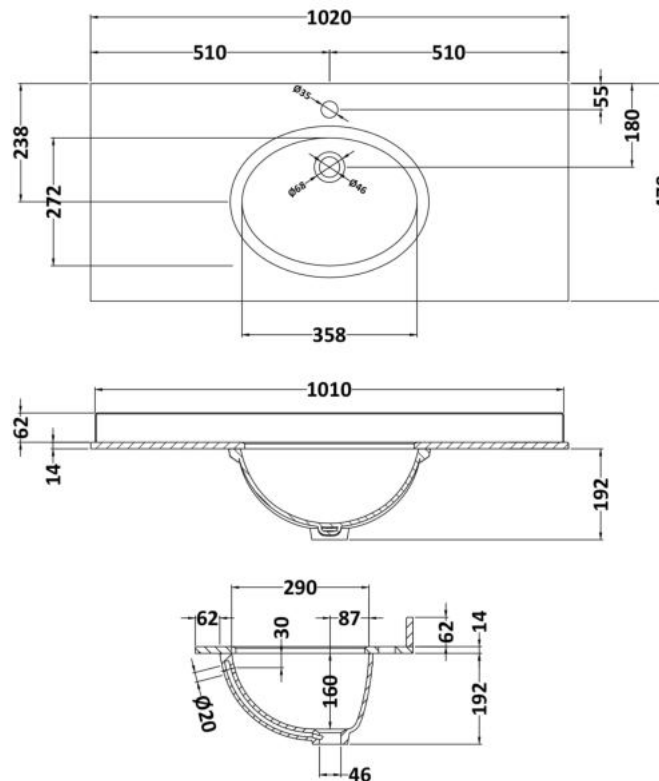

Packaging Dimensions

Height (mm):	895
Width (mm):	1010
Depth (mm):	480
Gross Weight (kg):	33.5

Packaging Data

Box Colour:	Brown Cardboard Box
Box Qty:	1
Label Size:	100 x 50
Label Colour:	White Label
Label Qty:	2

Outer Box Dimensions (If Applicable)

Height (mm):	
Width (mm):	
Depth (mm):	
Gross Weight (kg):	
Barcode:	5056211851486

Product Details

Country of Origin:	United Kingdom
Fitting Instruction:	No
CE Certification:	N/A
FSC Certified Materials:	Yes
Colour:	Stone Grey
Construction Method:	Cam & Wood Dowel
Construction Type:	Rigid
Cabinet Finish:	MFC Textured Woodgrain
Fascia Finish:	Mdf Vinyl Textured Woodgrain
Cabinet Thickness (mm):	18
Fascia Thickness (mm):	18
Drawer Included:	No
Drawer Type:	Not Applicable
No of Shelves:	1
Hinge Type:	110 Degree Inset Clip-On S/C
Hinge Included:	Yes
Adjustable Legs:	No
Fixings Included:	Yes
Handle Style:	Traditional
Waste Shroud:	No
Handle Included:	Yes
Handle Type:	Strap

Sales Code: LOM247

Description: 1000 Rectangle Marble Top/Basin 1Th

Product Dimensions

Height (mm):	268
Width (mm):	1020
Depth (mm):	470
Nett Weight (kg):	18

Packaging Dimensions

Height (mm):	250
Width (mm):	1100
Depth (mm):	580
Gross Weight (kg):	18.5

Packaging Data

Box Colour:	White Cardboard Box
Box Qty:	1
Label Size:	100 x 50
Label Colour:	White Label
Label Qty:	2

Outer Box Dimensions (If Applicable)

Height (mm):	
Width (mm):	
Depth (mm):	
Gross Weight (kg):	
Barcode:	5056211825753