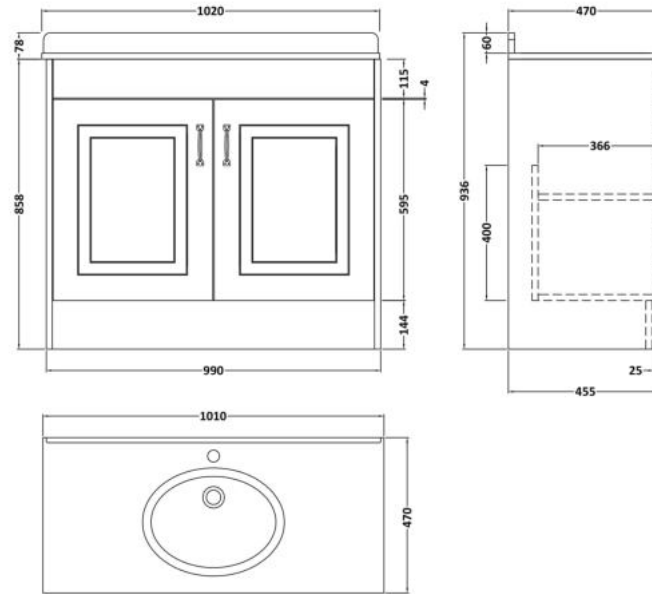

Sales Code: YOR247

Description: 1000 2-Door F/S Unit With Marble Top 1Th

Packaging Details

Barcode: 5056462619958

Sales Code: OLF207

Description: 1000 2-Door Floor Standing Unit

Product Dimensions

Height (mm):	858
Width (mm):	990
Depth (mm):	455
Nett Weight (kg):	33.5

Packaging Dimensions

Height (mm):	895
Width (mm):	1010
Depth (mm):	480
Gross Weight (kg):	33.5

Packaging Data

Box Colour:	Brown Cardboard Box
Box Qty:	1
Label Size:	100 x 50
Label Colour:	White Label
Label Qty:	2

Outer Box Dimensions (If Applicable)

Height (mm):	
Width (mm):	
Depth (mm):	
Gross Weight (kg):	
Barcode:	5056211851486

Product Details

Country of Origin:	United Kingdom
Fitting Instruction:	No
CE Certification:	N/A
FSC Certified Materials:	Yes
Colour:	Stone Grey
Construction Method:	Cam & Wood Dowel
Construction Type:	Rigid
Cabinet Finish:	MFC Textured Woodgrain
Fascia Finish:	Mdf Vinyl Textured Woodgrain
Cabinet Thickness (mm):	18
Fascia Thickness (mm):	18
Drawer Included:	No
Drawer Type:	Not Applicable
No of Shelves:	1
Hinge Type:	110 Degree Inset Clip-On S/C
Hinge Included:	Yes
Adjustable Legs:	No
Fixings Included:	Yes
Handle Style:	Traditional
Waste Shroud:	No
Handle Included:	Yes
Handle Type:	Strap

Sales Code: LOM247

Description: 1000 Rectangle Marble Top/Basin 1Th

Product Dimensions

Height (mm):	268
Width (mm):	1020
Depth (mm):	470
Nett Weight (kg):	18

Packaging Dimensions

Height (mm):	250
Width (mm):	1100
Depth (mm):	580
Gross Weight (kg):	18.5