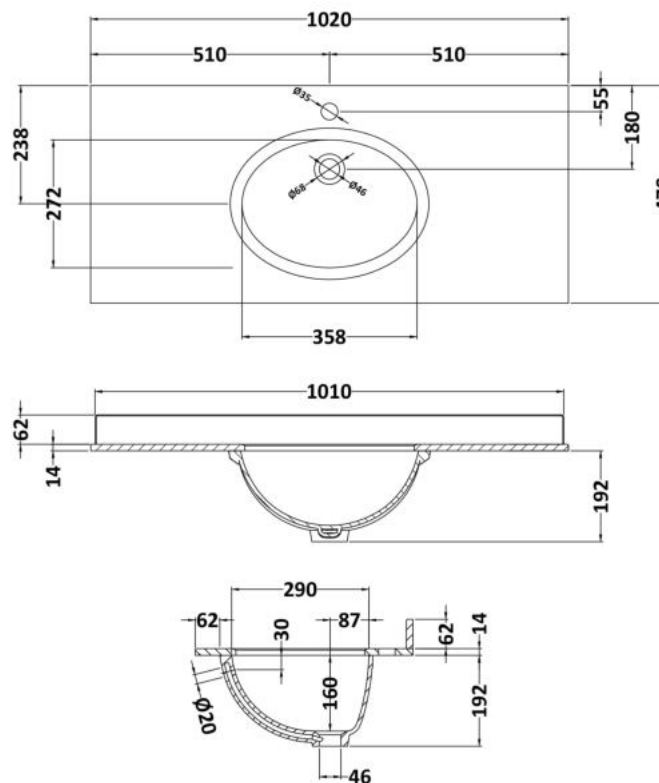

Height (mm):	895
Width (mm):	1010
Depth (mm):	480
Gross Weight (kg):	33.5

**Packaging Data**

Box Colour:	Brown Cardboard Box
Box Qty:	1
Label Size:	100 x 50
Label Colour:	White Label
Label Qty:	2

**Outer Box Dimensions (If Applicable)**

### Product Dimensions

Height (mm):	268
Width (mm):	1020
Depth (mm):	470
Nett Weight (kg):	18

### Packaging Dimensions

Height (mm):	250
Width (mm):	1100
Depth (mm):	580
Gross Weight (kg):	18.5

### Outer Box Dimensions (If Applicable)

Height (mm):	
Width (mm):	
Depth (mm):	
Gross Weight (kg):	
Barcode:	5056211825746