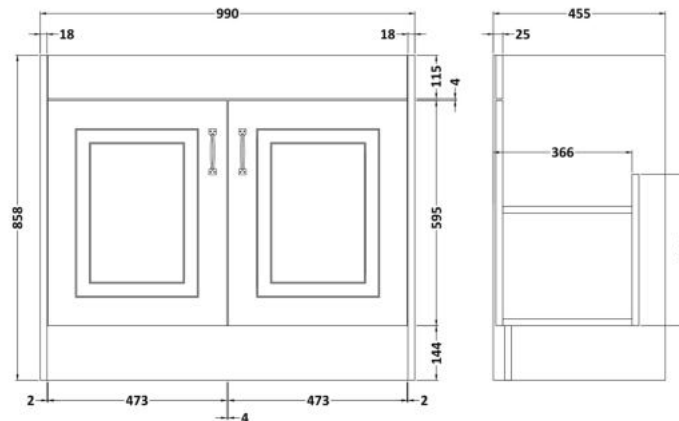

### Packaging Details

Barcode: 5056462619774

Sales Code: OLF207

Description: 1000 2-Door Floor Standing Unit

**Product Dimensions**

Height (mm):	858
Width (mm):	990
Depth (mm):	455
Nett Weight (kg):	33.5

**Packaging Dimensions**

Height (mm):	895
Width (mm):	1010
Depth (mm):	480
Gross Weight (kg):	33.5

**Packaging Data**

Box Colour:	Brown Cardboard Box
Box Qty:	1
Label Size:	100 x 50
Label Colour:	White Label
Label Qty:	2

**Outer Box Dimensions (If Applicable)**

### Product Dimensions

Height (mm):	268
Width (mm):	1020
Depth (mm):	470
Nett Weight (kg):	18

### Packaging Dimensions

Height (mm):	250
Width (mm):	1100
Depth (mm):	580
Gross Weight (kg):	18.5