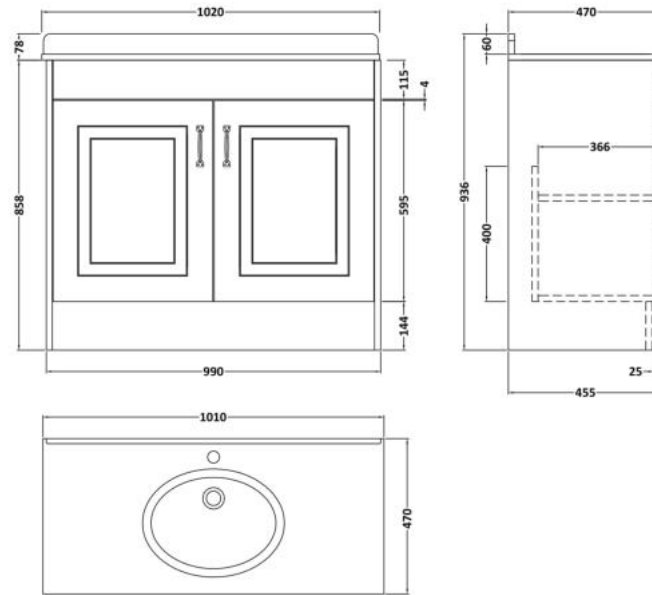

### Packaging Details

Barcode: 5056462619774

Sales Code: OLF207

Description: 1000 2-Door Floor Standing Unit

**Product Dimensions**

Height (mm):	858
Width (mm):	990
Depth (mm):	455
Nett Weight (kg):	33.5

**Packaging Dimensions**

Height (mm):	895
Width (mm):	1010
Depth (mm):	480
Gross Weight (kg):	33.5

**Packaging Data**

Box Colour:	Brown Cardboard Box
Box Qty:	1
Label Size:	100 x 50
Label Colour:	White Label
Label Qty:	2

**Outer Box Dimensions (If Applicable)**

### Product Dimensions

Height (mm):	268
Width (mm):	1020
Depth (mm):	470
Nett Weight (kg):	18

### Packaging Dimensions

Height (mm):	250
Width (mm):	1100
Depth (mm):	580
Gross Weight (kg):	18.5