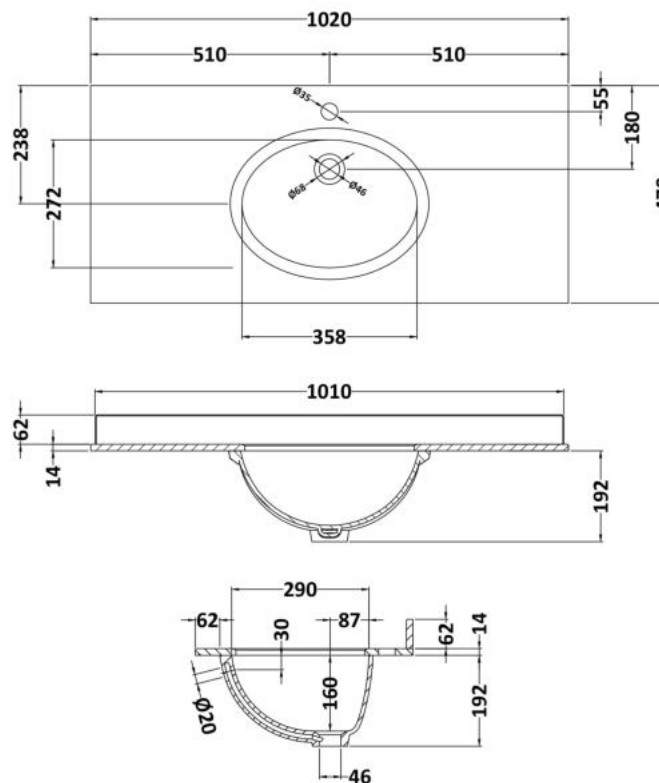

Packaging Dimensions

Height (mm):	895
Width (mm):	1010
Depth (mm):	480
Gross Weight (kg):	33.5

Packaging Data

Box Colour:	Brown Cardboard Box
Box Qty:	1
Label Size:	100 x 50
Label Colour:	White Label
Label Qty:	2

Outer Box Dimensions (If Applicable)

Height (mm):	
Width (mm):	
Depth (mm):	
Gross Weight (kg):	
Barcode:	5056211851486

Product Details

Country of Origin:	United Kingdom
Fitting Instruction:	No
CE Certification:	N/A
FSC Certified Materials:	Yes
Colour:	Stone Grey
Construction Method:	Cam & Wood Dowel
Construction Type:	Rigid
Cabinet Finish:	MFC Textured Woodgrain
Fascia Finish:	Mdf Vinyl Textured Woodgrain
Cabinet Thickness (mm):	18
Fascia Thickness (mm):	18
Drawer Included:	No
Drawer Type:	Not Applicable
No of Shelves:	1
Hinge Type:	110 Degree Inset Clip-On S/C
Hinge Included:	Yes
Adjustable Legs:	No
Fixings Included:	Yes
Handle Style:	Traditional
Waste Shroud:	No
Handle Included:	Yes
Handle Type:	Strap

Sales Code: LOM245

Description: 1000 Rectangle Marble Top/Basin 1Th

Product Dimensions

Height (mm):	268
Width (mm):	1020
Depth (mm):	470
Nett Weight (kg):	18

Packaging Dimensions

Height (mm):	250
Width (mm):	1100
Depth (mm):	580
Gross Weight (kg):	18.5

Packaging Data

Box Colour:	White Cardboard Box
Box Qty:	1
Label Size:	100 x 50
Label Colour:	White Label
Label Qty:	2

Outer Box Dimensions (If Applicable)

Height (mm):	
Width (mm):	
Depth (mm):	
Gross Weight (kg):	
Barcode:	5056211825739