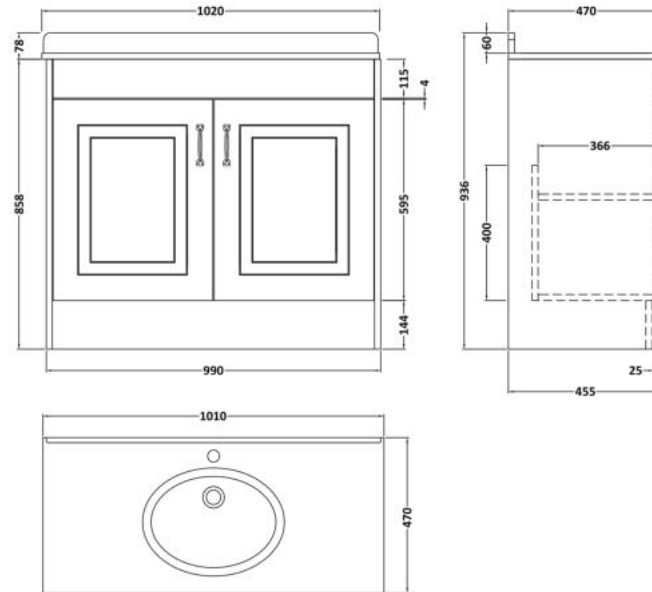

Sales Code: YOR245

Description: 1000 2-Door F/S Unit With Marble Top 1Th

Packaging Details

Barcode: 5056462619590

Sales Code: OLF207

Description: 1000 2-Door Floor Standing Unit

Product Dimensions

Height (mm):	858
Width (mm):	990
Depth (mm):	455
Nett Weight (kg):	33.5

Packaging Dimensions

Height (mm):	895
Width (mm):	1010
Depth (mm):	480
Gross Weight (kg):	33.5

Packaging Data

Box Colour:	Brown Cardboard Box
Box Qty:	1
Label Size:	100 x 50
Label Colour:	White Label
Label Qty:	2

Outer Box Dimensions (If Applicable)

Height (mm):	
Width (mm):	
Depth (mm):	
Gross Weight (kg):	
Barcode:	5056211851486

Product Details

Country of Origin:	United Kingdom
Fitting Instruction:	No
CE Certification:	N/A
FSC Certified Materials:	Yes
Colour:	Stone Grey
Construction Method:	Cam & Wood Dowel
Construction Type:	Rigid
Cabinet Finish:	MFC Textured Woodgrain
Fascia Finish:	Mdf Vinyl Textured Woodgrain
Cabinet Thickness (mm):	18
Fascia Thickness (mm):	18
Drawer Included:	No
Drawer Type:	Not Applicable
No of Shelves:	1
Hinge Type:	110 Degree Inset Clip-On S/C
Hinge Included:	Yes
Adjustable Legs:	No
Fixings Included:	Yes
Handle Style:	Traditional
Waste Shroud:	No
Handle Included:	Yes
Handle Type:	Strap

Sales Code: LOM245

Description: 1000 Rectangle Marble Top/Basin 1Th

Product Dimensions

Height (mm):	268
Width (mm):	1020
Depth (mm):	470
Nett Weight (kg):	18

Packaging Dimensions

Height (mm):	250
Width (mm):	1100
Depth (mm):	580
Gross Weight (kg):	18.5