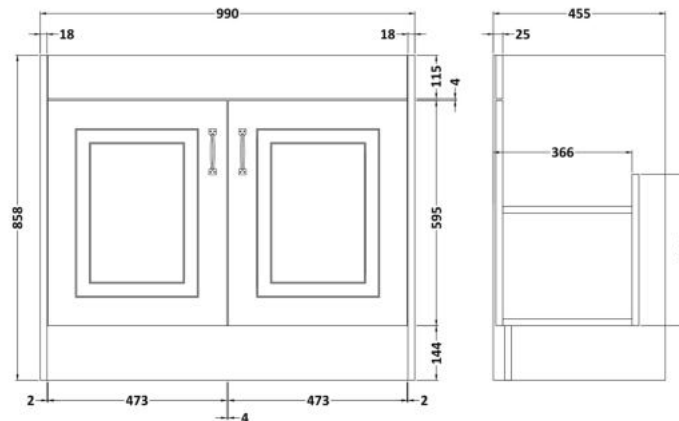

Sales Code: YOR245

Description: 1000 2-Door F/S Unit With Marble Top 1Th

Packaging Details

Barcode: 5056462619590

Sales Code: OLF207

Description: 1000 2-Door Floor Standing Unit

Product Dimensions

Height (mm):	858
Width (mm):	990
Depth (mm):	455
Nett Weight (kg):	33.5

Packaging Dimensions

Height (mm):	895
Width (mm):	1010
Depth (mm):	480
Gross Weight (kg):	33.5

Packaging Data

Box Colour:	Brown Cardboard Box
Box Qty:	1
Label Size:	100 x 50
Label Colour:	White Label
Label Qty:	2

Outer Box Dimensions (If Applicable)

Height (mm):	
Width (mm):	
Depth (mm):	
Gross Weight (kg):	
Barcode:	5056211851486

Product Details

Country of Origin:	United Kingdom
Fitting Instruction:	No
CE Certification:	N/A
FSC Certified Materials:	Yes
Colour:	Stone Grey
Construction Method:	Cam & Wood Dowel
Construction Type:	Rigid
Cabinet Finish:	MFC Textured Woodgrain
Fascia Finish:	Mdf Vinyl Textured Woodgrain
Cabinet Thickness (mm):	18
Fascia Thickness (mm):	18
Drawer Included:	No
Drawer Type:	Not Applicable
No of Shelves:	1
Hinge Type:	110 Degree Inset Clip-On S/C
Hinge Included:	Yes
Adjustable Legs:	No
Fixings Included:	Yes
Handle Style:	Traditional
Waste Shroud:	No
Handle Included:	Yes
Handle Type:	Strap

Sales Code: LOM245

Description: 1000 Rectangle Marble Top/Basin 1Th

Product Dimensions

Height (mm):	268
Width (mm):	1020
Depth (mm):	470
Nett Weight (kg):	18

Packaging Dimensions

Height (mm):	250
Width (mm):	1100
Depth (mm):	580
Gross Weight (kg):	18.5