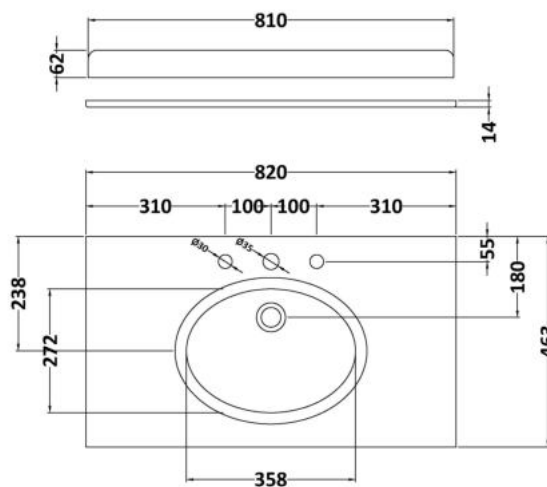

### Packaging Dimensions

Height (mm):	895
Width (mm):	810
Depth (mm):	480
Gross Weight (kg):	29.5

### Outer Box Dimensions (If Applicable)

Height (mm):	
Width (mm):	
Depth (mm):	
Gross Weight (kg):	
Barcode:	5055275812846

### Product Dimensions

Height (mm):	268
Width (mm):	820
Depth (mm):	463
Nett Weight (kg):	18

### Packaging Dimensions

Height (mm):	310
Width (mm):	900
Depth (mm):	550
Gross Weight (kg):	18.5