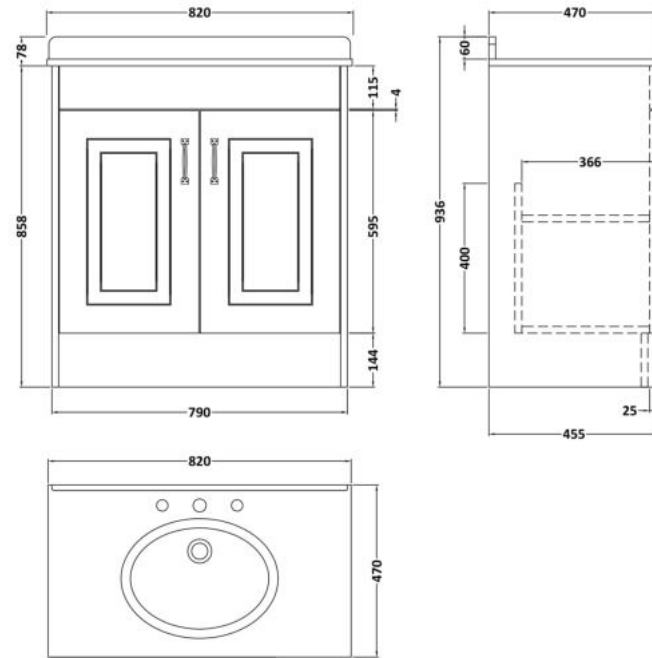

Sales Code: YOR232

Description: 800 2-Door F/S Unit With Marble Top 3Th

Packaging Details

Barcode: 5056462619927