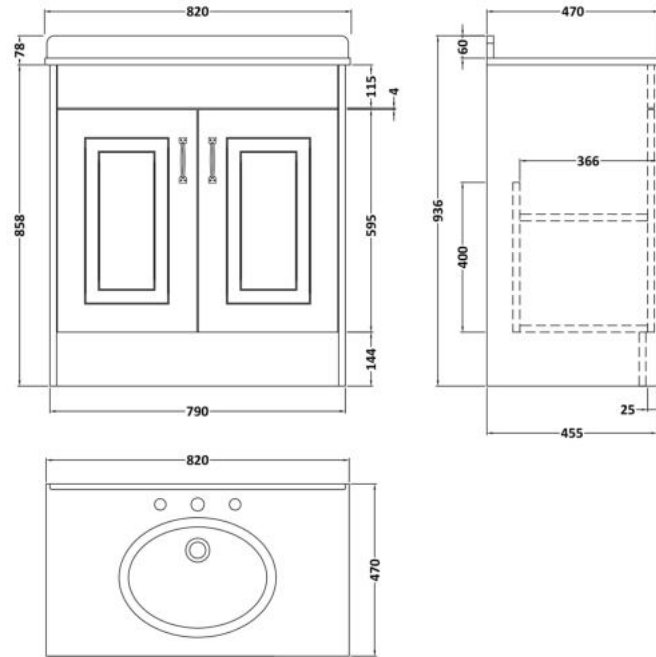

Sales Code: YOR230

Description: 800 2-Door F/S Unit With Marble Top 3Th

Packaging Details

Barcode: 5056462619569