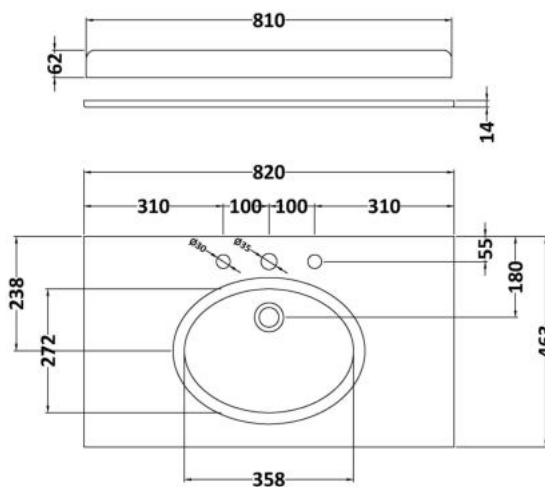

### Packaging Dimensions

Height (mm):	895
Width (mm):	810
Depth (mm):	480
Gross Weight (kg):	29.5

### Outer Box Dimensions (If Applicable)

Height (mm):	
Width (mm):	
Depth (mm):	
Gross Weight (kg):	
Barcode:	5055275812846

### Product Dimensions

Height (mm):	268
Width (mm):	820
Depth (mm):	463
Nett Weight (kg):	18

### Packaging Dimensions

Height (mm):	310
Width (mm):	900
Depth (mm):	550
Gross Weight (kg):	18.5