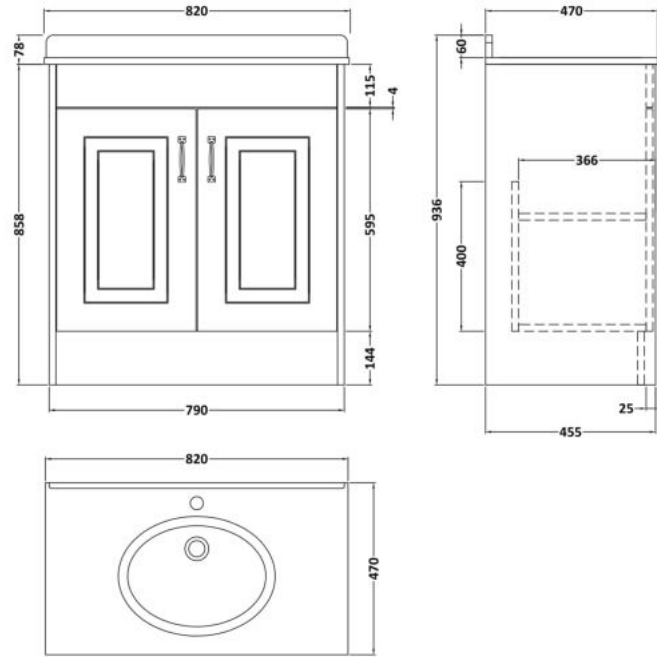

Sales Code: YOR229

Description: 800 2-Door F/S Unit With Marble Top 1Th

Packaging Details

Barcode: 5056462619897

Sales Code: OLF205

Description: 800 2-Door Floor Standing Unit

Product Dimensions

Height (mm):	858
Width (mm):	790
Depth (mm):	455
Nett Weight (kg):	29.5

Packaging Dimensions

Height (mm):	895
Width (mm):	810
Depth (mm):	480
Gross Weight (kg):	29.5

Packaging Data

Box Colour:	Brown Cardboard Box
Box Qty:	1
Label Size:	100 x 50
Label Colour:	White Label
Label Qty:	2

Outer Box Dimensions (If Applicable)

Height (mm):	
Width (mm):	
Depth (mm):	
Gross Weight (kg):	
Barcode:	5055275812846

Product Details

Country of Origin:	United Kingdom
Fitting Instruction:	No
CE Certification:	N/A
FSC Certified Materials:	Yes
Colour:	Stone Grey
Construction Method:	Cam & Wood Dowel
Construction Type:	Rigid
Cabinet Finish:	MFC Textured Woodgrain
Fascia Finish:	Mdf Vinyl Textured Woodgrain
Cabinet Thickness (mm):	18
Fascia Thickness (mm):	18
Drawer Included:	No
Drawer Type:	Not Applicable
No of Shelves:	1
Hinge Type:	110 Degree Inset Clip-On S/C
Hinge Included:	Yes
Adjustable Legs:	No
Fixings Included:	No
Handle Style:	Traditional
Waste Shroud:	No
Handle Included:	Yes
Handle Type:	Strap

Sales Code: LOM229

Description: 800 Single Bowl Marble Top 1Th

Product Dimensions

Height (mm):	268
Width (mm):	820
Depth (mm):	463
Nett Weight (kg):	18

Packaging Dimensions

Height (mm):	310
Width (mm):	900
Depth (mm):	550
Gross Weight (kg):	18.5