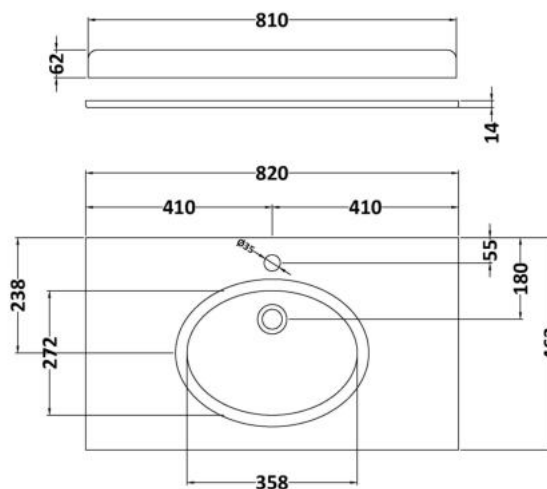

Packaging Dimensions

Height (mm):	895
Width (mm):	810
Depth (mm):	480
Gross Weight (kg):	29.5

Packaging Data

Box Colour:	Brown Cardboard Box
Box Qty:	1
Label Size:	100 x 50
Label Colour:	White Label
Label Qty:	2

Outer Box Dimensions (If Applicable)

Height (mm):	
Width (mm):	
Depth (mm):	
Gross Weight (kg):	
Barcode:	5055275812846

Product Details

Country of Origin:	United Kingdom
Fitting Instruction:	No
CE Certification:	N/A
FSC Certified Materials:	Yes
Colour:	Stone Grey
Construction Method:	Cam & Wood Dowel
Construction Type:	Rigid
Cabinet Finish:	MFC Textured Woodgrain
Fascia Finish:	Mdf Vinyl Textured Woodgrain
Cabinet Thickness (mm):	18
Fascia Thickness (mm):	18
Drawer Included:	No
Drawer Type:	Not Applicable
No of Shelves:	1
Hinge Type:	110 Degree Inset Clip-On S/C
Hinge Included:	Yes
Adjustable Legs:	No
Fixings Included:	No
Handle Style:	Traditional
Waste Shroud:	No
Handle Included:	Yes
Handle Type:	Strap

Sales Code: LOM229

Description: 800 Single Bowl Marble Top 1Th

Product Dimensions

Height (mm):	268
Width (mm):	820
Depth (mm):	463
Nett Weight (kg):	18

Packaging Dimensions

Height (mm):	310
Width (mm):	900
Depth (mm):	550
Gross Weight (kg):	18.5

Packaging Data

Box Colour:	White Cardboard Box
Box Qty:	1
Label Size:	100 x 50
Label Colour:	White Label
Label Qty:	2

Outer Box Dimensions (If Applicable)

Height (mm):	
Width (mm):	
Depth (mm):	
Gross Weight (kg):	
Barcode:	5056211819042