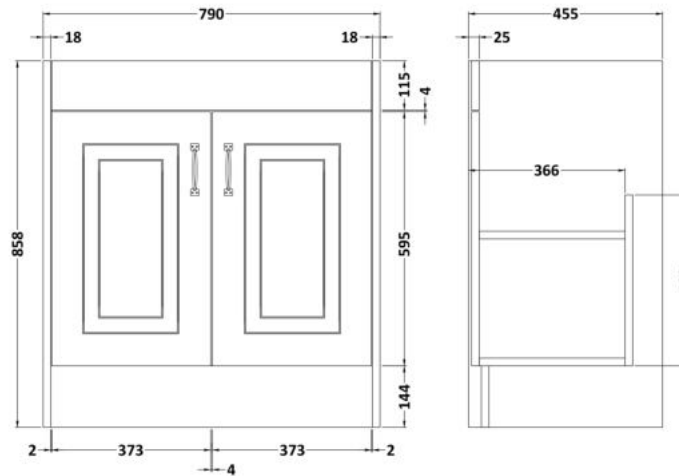

Sales Code: YOR229

Description: 800 2-Door F/S Unit With Marble Top 1Th

Packaging Details

Barcode: 5056462619897

Sales Code: OLF205

Description: 800 2-Door Floor Standing Unit

Product Dimensions

Height (mm):	858
Width (mm):	790
Depth (mm):	455
Nett Weight (kg):	29.5

Packaging Dimensions

Height (mm):	895
Width (mm):	810
Depth (mm):	480
Gross Weight (kg):	29.5

Packaging Data

Box Colour:	Brown Cardboard Box
Box Qty:	1
Label Size:	100 x 50
Label Colour:	White Label
Label Qty:	2

Outer Box Dimensions (If Applicable)

Height (mm):	
Width (mm):	
Depth (mm):	
Gross Weight (kg):	
Barcode:	5055275812846

Product Details

Country of Origin:	United Kingdom
Fitting Instruction:	No
CE Certification:	N/A
FSC Certified Materials:	Yes
Colour:	Stone Grey
Construction Method:	Cam & Wood Dowel
Construction Type:	Rigid
Cabinet Finish:	MFC Textured Woodgrain
Fascia Finish:	Mdf Vinyl Textured Woodgrain
Cabinet Thickness (mm):	18
Fascia Thickness (mm):	18
Drawer Included:	No
Drawer Type:	Not Applicable
No of Shelves:	1
Hinge Type:	110 Degree Inset Clip-On S/C
Hinge Included:	Yes
Adjustable Legs:	No
Fixings Included:	No
Handle Style:	Traditional
Waste Shroud:	No
Handle Included:	Yes
Handle Type:	Strap

Sales Code: LOM229

Description: 800 Single Bowl Marble Top 1Th

Product Dimensions

Height (mm):	268
Width (mm):	820
Depth (mm):	463
Nett Weight (kg):	18

Packaging Dimensions

Height (mm):	310
Width (mm):	900
Depth (mm):	550
Gross Weight (kg):	18.5