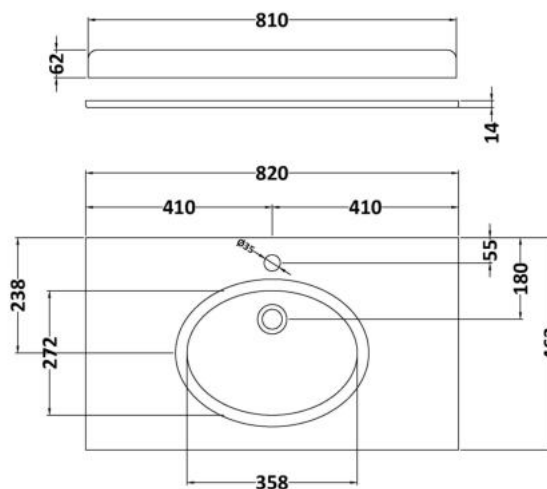

Packaging Dimensions

Height (mm):	895
Width (mm):	810
Depth (mm):	480
Gross Weight (kg):	29.5

Packaging Data

Box Colour:	Brown Cardboard Box
Box Qty:	1
Label Size:	100 x 50
Label Colour:	White Label
Label Qty:	2

Outer Box Dimensions (If Applicable)

Height (mm):	
Width (mm):	
Depth (mm):	
Gross Weight (kg):	
Barcode:	5055275812846

Product Details

Country of Origin:	United Kingdom
Fitting Instruction:	No
CE Certification:	N/A
FSC Certified Materials:	Yes
Colour:	Stone Grey
Construction Method:	Cam & Wood Dowel
Construction Type:	Rigid
Cabinet Finish:	MFC Textured Woodgrain
Fascia Finish:	Mdf Vinyl Textured Woodgrain
Cabinet Thickness (mm):	18
Fascia Thickness (mm):	18
Drawer Included:	No
Drawer Type:	Not Applicable
No of Shelves:	1
Hinge Type:	110 Degree Inset Clip-On S/C
Hinge Included:	Yes
Adjustable Legs:	No
Fixings Included:	No
Handle Style:	Traditional
Waste Shroud:	No
Handle Included:	Yes
Handle Type:	Strap

Sales Code: LOM228

Description: 800 Single Bowl Marble Top 1Th

Product Dimensions

Height (mm):	268
Width (mm):	820
Depth (mm):	463
Nett Weight (kg):	18

Packaging Dimensions

Height (mm):	310
Width (mm):	900
Depth (mm):	550
Gross Weight (kg):	18.5

Packaging Data

Box Colour:	White Cardboard Box
Box Qty:	1
Label Size:	100 x 50
Label Colour:	White Label
Label Qty:	2

Outer Box Dimensions (If Applicable)

Height (mm):	
Width (mm):	
Depth (mm):	
Gross Weight (kg):	
Barcode:	5056211819035