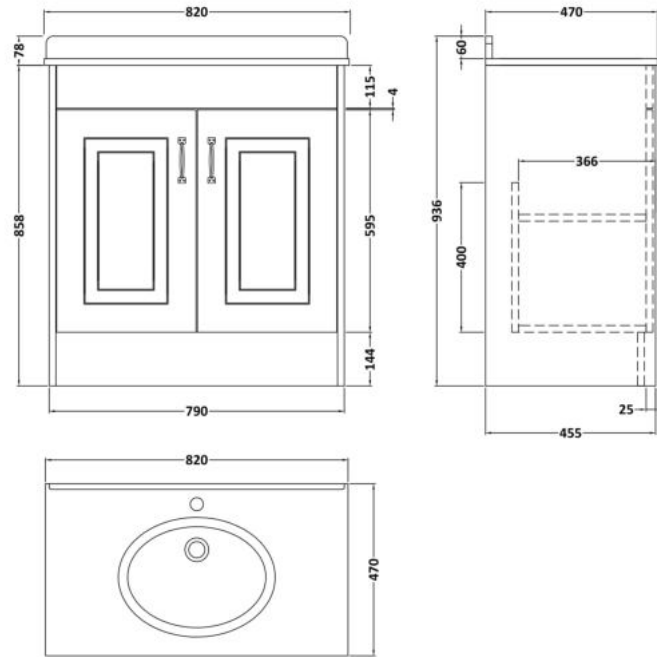

Sales Code: YOR228

Description: 800 2-Door F/S Unit With Marble Top 1Th

Packaging Details

Barcode: 5056462619712

Sales Code: OLF205

Description: 800 2-Door Floor Standing Unit

Product Dimensions

Height (mm):	858
Width (mm):	790
Depth (mm):	455
Nett Weight (kg):	29.5

Packaging Dimensions

Height (mm):	895
Width (mm):	810
Depth (mm):	480
Gross Weight (kg):	29.5

Packaging Data

Box Colour:	Brown Cardboard Box
Box Qty:	1
Label Size:	100 x 50
Label Colour:	White Label
Label Qty:	2

Outer Box Dimensions (If Applicable)

Height (mm):	
Width (mm):	
Depth (mm):	
Gross Weight (kg):	
Barcode:	5055275812846

Product Details

Country of Origin:	United Kingdom
Fitting Instruction:	No
CE Certification:	N/A
FSC Certified Materials:	Yes
Colour:	Stone Grey
Construction Method:	Cam & Wood Dowel
Construction Type:	Rigid
Cabinet Finish:	MFC Textured Woodgrain
Fascia Finish:	Mdf Vinyl Textured Woodgrain
Cabinet Thickness (mm):	18
Fascia Thickness (mm):	18
Drawer Included:	No
Drawer Type:	Not Applicable
No of Shelves:	1
Hinge Type:	110 Degree Inset Clip-On S/C
Hinge Included:	Yes
Adjustable Legs:	No
Fixings Included:	No
Handle Style:	Traditional
Waste Shroud:	No
Handle Included:	Yes
Handle Type:	Strap

Sales Code: LOM228

Description: 800 Single Bowl Marble Top 1Th

Product Dimensions

Height (mm):	268
Width (mm):	820
Depth (mm):	463
Nett Weight (kg):	18

Packaging Dimensions

Height (mm):	310
Width (mm):	900
Depth (mm):	550
Gross Weight (kg):	18.5