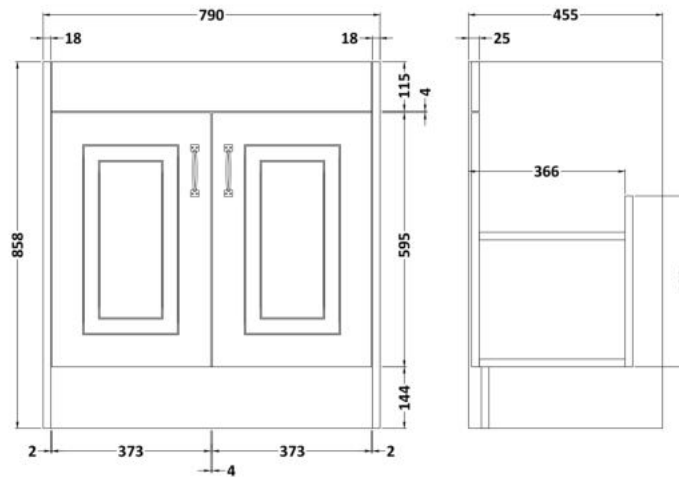

Sales Code: YOR228

Description: 800 2-Door F/S Unit With Marble Top 1Th

Packaging Details

Barcode: 5056462619712

Sales Code: OLF205

Description: 800 2-Door Floor Standing Unit

Product Dimensions

Height (mm):	858
Width (mm):	790
Depth (mm):	455
Nett Weight (kg):	29.5

Packaging Dimensions

Height (mm):	895
Width (mm):	810
Depth (mm):	480
Gross Weight (kg):	29.5

Packaging Data

Box Colour:	Brown Cardboard Box
Box Qty:	1
Label Size:	100 x 50
Label Colour:	White Label
Label Qty:	2

Outer Box Dimensions (If Applicable)

Height (mm):	
Width (mm):	
Depth (mm):	
Gross Weight (kg):	
Barcode:	5055275812846

Product Details

Country of Origin:	United Kingdom
Fitting Instruction:	No
CE Certification:	N/A
FSC Certified Materials:	Yes
Colour:	Stone Grey
Construction Method:	Cam & Wood Dowel
Construction Type:	Rigid
Cabinet Finish:	MFC Textured Woodgrain
Fascia Finish:	Mdf Vinyl Textured Woodgrain
Cabinet Thickness (mm):	18
Fascia Thickness (mm):	18
Drawer Included:	No
Drawer Type:	Not Applicable
No of Shelves:	1
Hinge Type:	110 Degree Inset Clip-On S/C
Hinge Included:	Yes
Adjustable Legs:	No
Fixings Included:	No
Handle Style:	Traditional
Waste Shroud:	No
Handle Included:	Yes
Handle Type:	Strap

Sales Code: LOM228

Description: 800 Single Bowl Marble Top 1Th

Product Dimensions

Height (mm):	268
Width (mm):	820
Depth (mm):	463
Nett Weight (kg):	18

Packaging Dimensions

Height (mm):	310
Width (mm):	900
Depth (mm):	550
Gross Weight (kg):	18.5