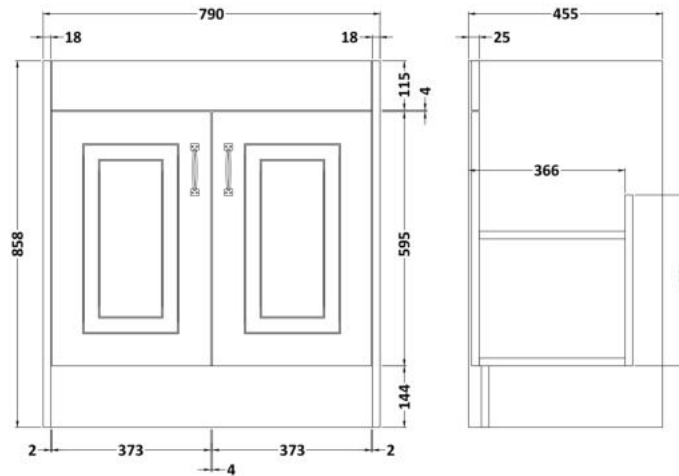

Sales Code: YOR227

Description: 800 2-Door F/S Unit With Marble Top 1Th

Packaging Details

Barcode: 5056462619538

Sales Code: OLF205

Description: 800 2-Door Floor Standing Unit

Product Dimensions

Height (mm):	858
Width (mm):	790
Depth (mm):	455
Nett Weight (kg):	29.5

Packaging Dimensions

Height (mm):	895
Width (mm):	810
Depth (mm):	480
Gross Weight (kg):	29.5

Packaging Data

Box Colour:	Brown Cardboard Box
Box Qty:	1
Label Size:	100 x 50
Label Colour:	White Label
Label Qty:	2

Outer Box Dimensions (If Applicable)

Height (mm):	
Width (mm):	
Depth (mm):	
Gross Weight (kg):	
Barcode:	5055275812846

Product Details

Country of Origin:	United Kingdom
Fitting Instruction:	No
CE Certification:	N/A
FSC Certified Materials:	Yes
Colour:	Stone Grey
Construction Method:	Cam & Wood Dowel
Construction Type:	Rigid
Cabinet Finish:	MFC Textured Woodgrain
Fascia Finish:	Mdf Vinyl Textured Woodgrain
Cabinet Thickness (mm):	18
Fascia Thickness (mm):	18
Drawer Included:	No
Drawer Type:	Not Applicable
No of Shelves:	1
Hinge Type:	110 Degree Inset Clip-On S/C
Hinge Included:	Yes
Adjustable Legs:	No
Fixings Included:	No
Handle Style:	Traditional
Waste Shroud:	No
Handle Included:	Yes
Handle Type:	Strap

Sales Code: LOM227

Description: 800 Single Bowl Marble Top 1Th

Product Dimensions

Height (mm):	268
Width (mm):	820
Depth (mm):	463
Nett Weight (kg):	18

Packaging Dimensions

Height (mm):	310
Width (mm):	900
Depth (mm):	550
Gross Weight (kg):	18.5