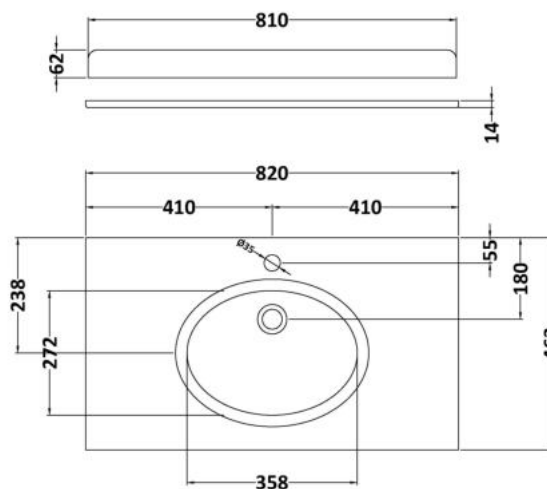

Packaging Dimensions

Height (mm):	895
Width (mm):	810
Depth (mm):	480
Gross Weight (kg):	29.5

Packaging Data

Box Colour:	Brown Cardboard Box
Box Qty:	1
Label Size:	100 x 50
Label Colour:	White Label
Label Qty:	2

Outer Box Dimensions (If Applicable)

Height (mm):	
Width (mm):	
Depth (mm):	
Gross Weight (kg):	
Barcode:	5055275812846

Product Details

Country of Origin:	United Kingdom
Fitting Instruction:	No
CE Certification:	N/A
FSC Certified Materials:	Yes
Colour:	Stone Grey
Construction Method:	Cam & Wood Dowel
Construction Type:	Rigid
Cabinet Finish:	MFC Textured Woodgrain
Fascia Finish:	Mdf Vinyl Textured Woodgrain
Cabinet Thickness (mm):	18
Fascia Thickness (mm):	18
Drawer Included:	No
Drawer Type:	Not Applicable
No of Shelves:	1
Hinge Type:	110 Degree Inset Clip-On S/C
Hinge Included:	Yes
Adjustable Legs:	No
Fixings Included:	No
Handle Style:	Traditional
Waste Shroud:	No
Handle Included:	Yes
Handle Type:	Strap

Sales Code: LOM227

Description: 800 Single Bowl Marble Top 1Th

Product Dimensions

Height (mm):	268
Width (mm):	820
Depth (mm):	463
Nett Weight (kg):	18

Packaging Dimensions

Height (mm):	310
Width (mm):	900
Depth (mm):	550
Gross Weight (kg):	18.5

Packaging Data

Box Colour:	White Cardboard Box
Box Qty:	1
Label Size:	100 x 50
Label Colour:	White Label
Label Qty:	2

Outer Box Dimensions (If Applicable)

Height (mm):	
Width (mm):	
Depth (mm):	
Gross Weight (kg):	
Barcode:	5056211819028