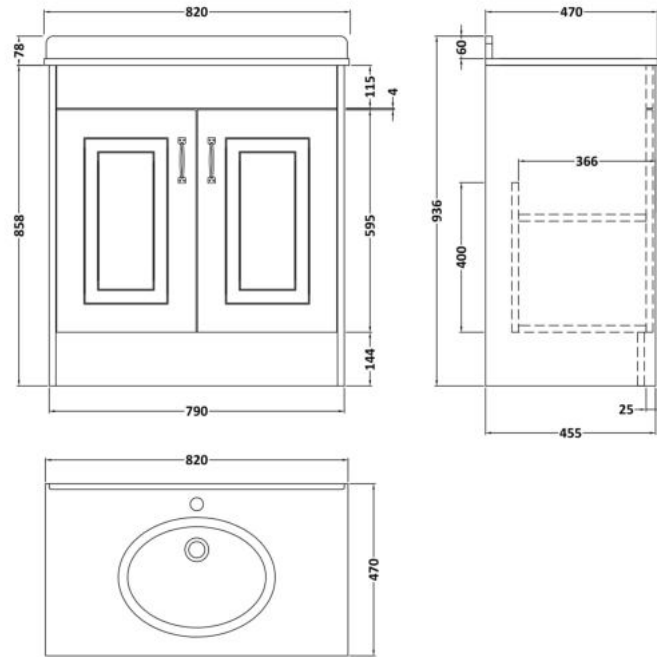

Sales Code: YOR227

Description: 800 2-Door F/S Unit With Marble Top 1Th

Packaging Details

Barcode: 5056462619538

Sales Code: OLF205

Description: 800 2-Door Floor Standing Unit

Product Dimensions

Height (mm):	858
Width (mm):	790
Depth (mm):	455
Nett Weight (kg):	29.5

Packaging Dimensions

Height (mm):	895
Width (mm):	810
Depth (mm):	480
Gross Weight (kg):	29.5

Packaging Data

Box Colour:	Brown Cardboard Box
Box Qty:	1
Label Size:	100 x 50
Label Colour:	White Label
Label Qty:	2

Outer Box Dimensions (If Applicable)

Height (mm):	
Width (mm):	
Depth (mm):	
Gross Weight (kg):	
Barcode:	5055275812846

Product Details

Country of Origin:	United Kingdom
Fitting Instruction:	No
CE Certification:	N/A
FSC Certified Materials:	Yes
Colour:	Stone Grey
Construction Method:	Cam & Wood Dowel
Construction Type:	Rigid
Cabinet Finish:	MFC Textured Woodgrain
Fascia Finish:	Mdf Vinyl Textured Woodgrain
Cabinet Thickness (mm):	18
Fascia Thickness (mm):	18
Drawer Included:	No
Drawer Type:	Not Applicable
No of Shelves:	1
Hinge Type:	110 Degree Inset Clip-On S/C
Hinge Included:	Yes
Adjustable Legs:	No
Fixings Included:	No
Handle Style:	Traditional
Waste Shroud:	No
Handle Included:	Yes
Handle Type:	Strap

Sales Code: LOM227

Description: 800 Single Bowl Marble Top 1Th

Product Dimensions

Height (mm):	268
Width (mm):	820
Depth (mm):	463
Nett Weight (kg):	18

Packaging Dimensions

Height (mm):	310
Width (mm):	900
Depth (mm):	550
Gross Weight (kg):	18.5