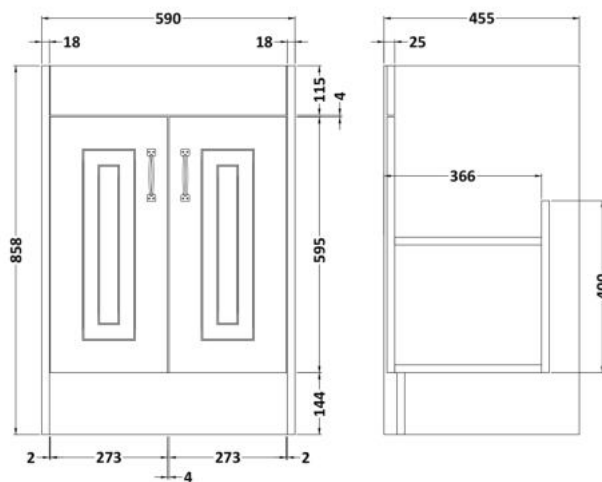

### Product Dimensions

Height (mm):	858
Width (mm):	590
Depth (mm):	455
Nett Weight (kg):	25

### Packaging Dimensions

Height (mm):	895
Width (mm):	610
Depth (mm):	480
Gross Weight (kg):	25

### Product Dimensions

Height (mm):	268
Width (mm):	620
Depth (mm):	463
Nett Weight (kg):	13.5

### Packaging Dimensions

Height (mm):	310
Width (mm):	700
Depth (mm):	550
Gross Weight (kg):	14