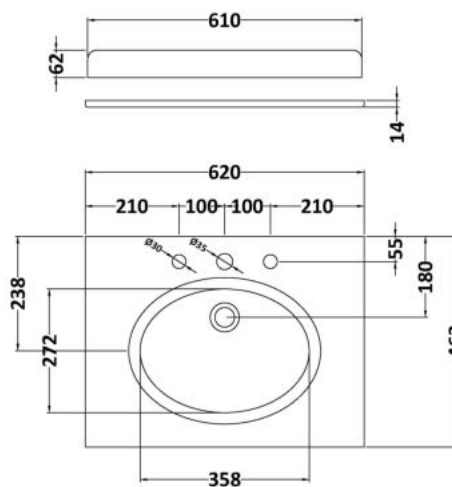

### Product Dimensions

Height (mm):	858
Width (mm):	590
Depth (mm):	455
Nett Weight (kg):	25

### Packaging Dimensions

Height (mm):	895
Width (mm):	610
Depth (mm):	480
Gross Weight (kg):	25

### Outer Box Dimensions (If Applicable)

Height (mm):	
Width (mm):	
Depth (mm):	
Gross Weight (kg):	
Barcode:	5055275812815

### Product Dimensions

Height (mm):	268
Width (mm):	620
Depth (mm):	463
Nett Weight (kg):	13.5