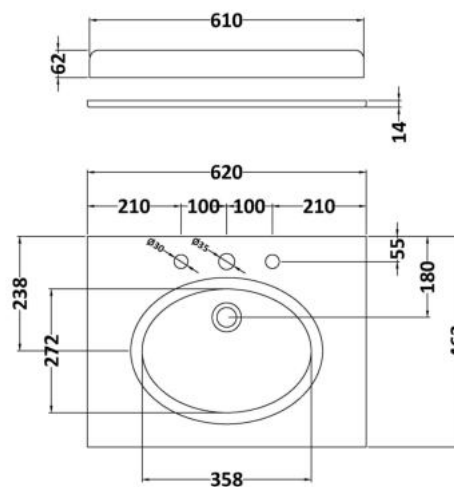

Packaging Dimensions

Height (mm):	895
Width (mm):	610
Depth (mm):	480
Gross Weight (kg):	25

Packaging Data

Box Colour:	Brown Cardboard Box
Box Qty:	1
Label Size:	100 x 50
Label Colour:	White Label
Label Qty:	2

Outer Box Dimensions (If Applicable)

Height (mm):	
Width (mm):	
Depth (mm):	
Gross Weight (kg):	
Barcode:	5055275812815

Product Details

Country of Origin:	United Kingdom
Fitting Instruction:	No
CE Certification:	N/A
FSC Certified Materials:	Yes
Colour:	Stone Grey
Construction Method:	Cam & Wood Dowel
Construction Type:	Rigid
Cabinet Finish:	MFC Textured Woodgrain
Fascia Finish:	Mdf Vinyl Textured Woodgrain
Cabinet Thickness (mm):	18
Fascia Thickness (mm):	18
Drawer Included:	No
Drawer Type:	Not Applicable
No of Shelves:	1
Hinge Type:	110 Degree Inset Clip-On S/C
Hinge Included:	Yes
Adjustable Legs:	No
Fixings Included:	No
Handle Style:	Traditional
Waste Shroud:	No
Handle Included:	Yes
Handle Type:	Strap

Sales Code: LOM225

Description: 600 Single Bowl Marble Top 3Th

Product Dimensions

Height (mm):	268
Width (mm):	620
Depth (mm):	463
Nett Weight (kg):	13.5

Packaging Dimensions

Height (mm):	310
Width (mm):	700
Depth (mm):	550
Gross Weight (kg):	14

Packaging Data

Box Colour:	White Cardboard Box
Box Qty:	1
Label Size:	100 x 50
Label Colour:	White Label
Label Qty:	2

Outer Box Dimensions (If Applicable)

Height (mm):	
Width (mm):	
Depth (mm):	
Gross Weight (kg):	
Barcode:	5056211819004