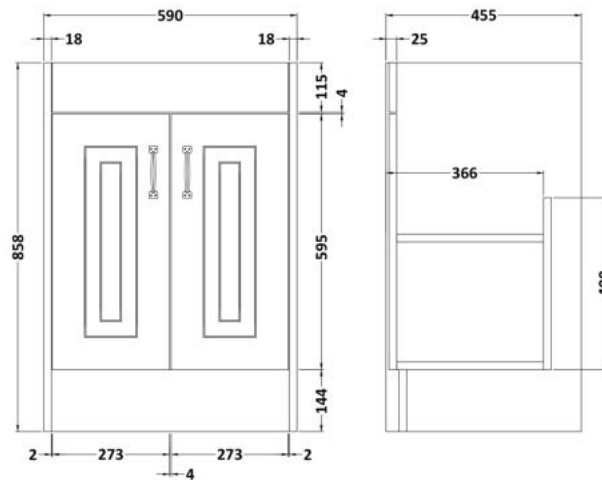

Sales Code: YOR225

Description: 600 2-Door F/S Unit With Marble Top 3Th

Packaging Details

Barcode: 5056462619682

Sales Code: OLF203

Description: 600 2-Door Floor Standing Unit

Product Dimensions

Height (mm):	858
Width (mm):	590
Depth (mm):	455
Nett Weight (kg):	25

Packaging Dimensions

Height (mm):	895
Width (mm):	610
Depth (mm):	480
Gross Weight (kg):	25

Packaging Data

Box Colour:	Brown Cardboard Box
Box Qty:	1
Label Size:	100 x 50
Label Colour:	White Label
Label Qty:	2

Outer Box Dimensions (If Applicable)

Height (mm):	
Width (mm):	
Depth (mm):	
Gross Weight (kg):	
Barcode:	5055275812815

Product Details

Country of Origin:	United Kingdom
Fitting Instruction:	No
CE Certification:	N/A
FSC Certified Materials:	Yes
Colour:	Stone Grey
Construction Method:	Cam & Wood Dowel
Construction Type:	Rigid
Cabinet Finish:	MFC Textured Woodgrain
Fascia Finish:	Mdf Vinyl Textured Woodgrain
Cabinet Thickness (mm):	18
Fascia Thickness (mm):	18
Drawer Included:	No
Drawer Type:	Not Applicable
No of Shelves:	1
Hinge Type:	110 Degree Inset Clip-On S/C
Hinge Included:	Yes
Adjustable Legs:	No
Fixings Included:	No
Handle Style:	Traditional
Waste Shroud:	No
Handle Included:	Yes
Handle Type:	Strap

Sales Code: LOM225

Description: 600 Single Bowl Marble Top 3Th

Product Dimensions

Height (mm):	268
Width (mm):	620
Depth (mm):	463
Nett Weight (kg):	13.5

Packaging Dimensions

Height (mm):	310
Width (mm):	700
Depth (mm):	550
Gross Weight (kg):	14