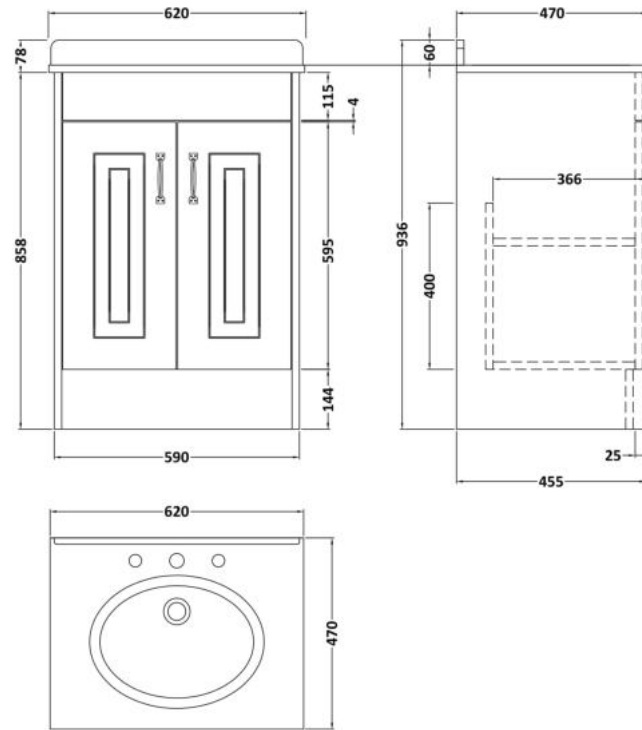

Sales Code: YOR225

Description: 600 2-Door F/S Unit With Marble Top 3Th

Packaging Details

Barcode: 5056462619682

Sales Code: OLF203

Description: 600 2-Door Floor Standing Unit

Product Dimensions

Height (mm):	858
Width (mm):	590
Depth (mm):	455
Nett Weight (kg):	25

Packaging Dimensions

Height (mm):	895
Width (mm):	610
Depth (mm):	480
Gross Weight (kg):	25

Packaging Data

Box Colour:	Brown Cardboard Box
Box Qty:	1
Label Size:	100 x 50
Label Colour:	White Label
Label Qty:	2

Outer Box Dimensions (If Applicable)

Height (mm):	
Width (mm):	
Depth (mm):	
Gross Weight (kg):	
Barcode:	5055275812815

Product Details

Country of Origin:	United Kingdom
Fitting Instruction:	No
CE Certification:	N/A
FSC Certified Materials:	Yes
Colour:	Stone Grey
Construction Method:	Cam & Wood Dowel
Construction Type:	Rigid
Cabinet Finish:	MFC Textured Woodgrain
Fascia Finish:	Mdf Vinyl Textured Woodgrain
Cabinet Thickness (mm):	18
Fascia Thickness (mm):	18
Drawer Included:	No
Drawer Type:	Not Applicable
No of Shelves:	1
Hinge Type:	110 Degree Inset Clip-On S/C
Hinge Included:	Yes
Adjustable Legs:	No
Fixings Included:	No
Handle Style:	Traditional
Waste Shroud:	No
Handle Included:	Yes
Handle Type:	Strap

Sales Code: LOM225

Description: 600 Single Bowl Marble Top 3Th

Product Dimensions

Height (mm):	268
Width (mm):	620
Depth (mm):	463
Nett Weight (kg):	13.5

Packaging Dimensions

Height (mm):	310
Width (mm):	700
Depth (mm):	550
Gross Weight (kg):	14