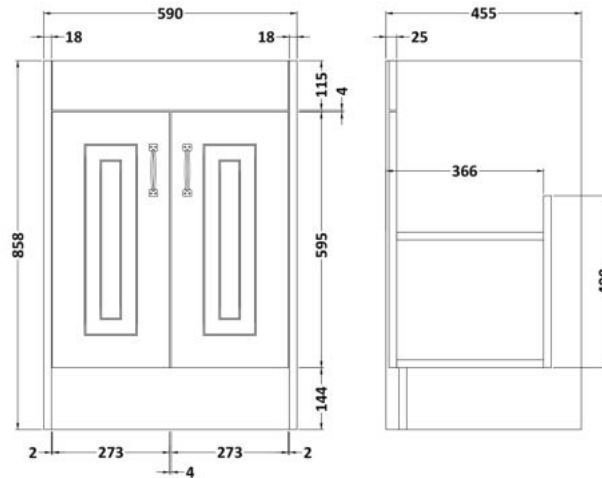

Sales Code: YOR224

Description: 600 2-Door F/S Unit With Marble Top 3Th

Packaging Details

Barcode: 5056462619507

Sales Code: OLF203

Description: 600 2-Door Floor Standing Unit

Product Dimensions

Height (mm):	858
Width (mm):	590
Depth (mm):	455
Nett Weight (kg):	25

Packaging Dimensions

Height (mm):	895
Width (mm):	610
Depth (mm):	480
Gross Weight (kg):	25

Packaging Data

Box Colour:	Brown Cardboard Box
Box Qty:	1
Label Size:	100 x 50
Label Colour:	White Label
Label Qty:	2

Outer Box Dimensions (If Applicable)

Height (mm):	
Width (mm):	
Depth (mm):	
Gross Weight (kg):	
Barcode:	5055275812815

Product Details

Country of Origin:	United Kingdom
Fitting Instruction:	No
CE Certification:	N/A
FSC Certified Materials:	Yes
Colour:	Stone Grey
Construction Method:	Cam & Wood Dowel
Construction Type:	Rigid
Cabinet Finish:	MFC Textured Woodgrain
Fascia Finish:	Mdf Vinyl Textured Woodgrain
Cabinet Thickness (mm):	18
Fascia Thickness (mm):	18
Drawer Included:	No
Drawer Type:	Not Applicable
No of Shelves:	1
Hinge Type:	110 Degree Inset Clip-On S/C
Hinge Included:	Yes
Adjustable Legs:	No
Fixings Included:	No
Handle Style:	Traditional
Waste Shroud:	No
Handle Included:	Yes
Handle Type:	Strap

Sales Code: LOM224

Description: 600 Single Bowl Marble Top 3Th

Product Dimensions

Height (mm):	268
Width (mm):	620
Depth (mm):	463
Nett Weight (kg):	13.5

Packaging Dimensions

Height (mm):	310
Width (mm):	700
Depth (mm):	550
Gross Weight (kg):	14