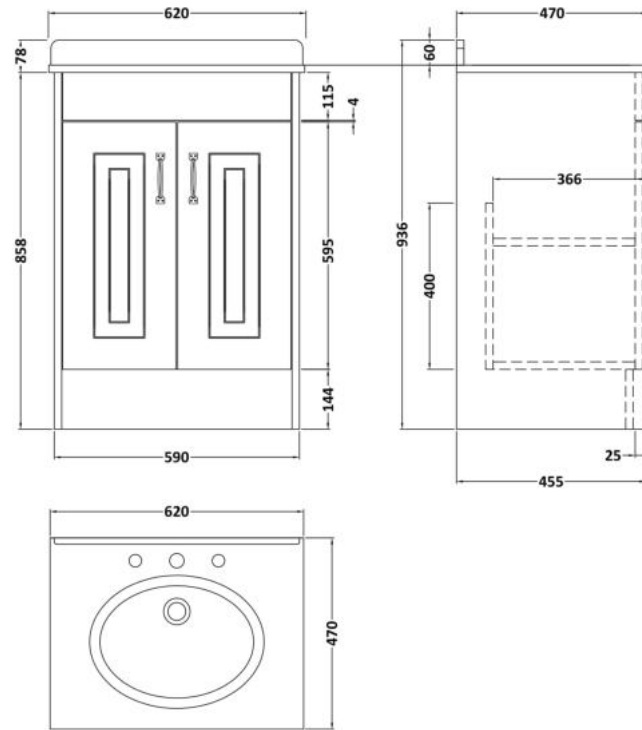

Sales Code: YOR224

Description: 600 2-Door F/S Unit With Marble Top 3Th

Packaging Details

Barcode: 5056462619507

Sales Code: OLF203

Description: 600 2-Door Floor Standing Unit

Product Dimensions

Height (mm):	858
Width (mm):	590
Depth (mm):	455
Nett Weight (kg):	25

Packaging Dimensions

Height (mm):	895
Width (mm):	610
Depth (mm):	480
Gross Weight (kg):	25

Packaging Data

Box Colour:	Brown Cardboard Box
Box Qty:	1
Label Size:	100 x 50
Label Colour:	White Label
Label Qty:	2

Outer Box Dimensions (If Applicable)

Height (mm):	
Width (mm):	
Depth (mm):	
Gross Weight (kg):	
Barcode:	5055275812815

Product Details

Country of Origin:	United Kingdom
Fitting Instruction:	No
CE Certification:	N/A
FSC Certified Materials:	Yes
Colour:	Stone Grey
Construction Method:	Cam & Wood Dowel
Construction Type:	Rigid
Cabinet Finish:	MFC Textured Woodgrain
Fascia Finish:	Mdf Vinyl Textured Woodgrain
Cabinet Thickness (mm):	18
Fascia Thickness (mm):	18
Drawer Included:	No
Drawer Type:	Not Applicable
No of Shelves:	1
Hinge Type:	110 Degree Inset Clip-On S/C
Hinge Included:	Yes
Adjustable Legs:	No
Fixings Included:	No
Handle Style:	Traditional
Waste Shroud:	No
Handle Included:	Yes
Handle Type:	Strap

Sales Code: LOM224

Description: 600 Single Bowl Marble Top 3Th

Product Dimensions

Height (mm):	268
Width (mm):	620
Depth (mm):	463
Nett Weight (kg):	13.5

Packaging Dimensions

Height (mm):	310
Width (mm):	700
Depth (mm):	550
Gross Weight (kg):	14