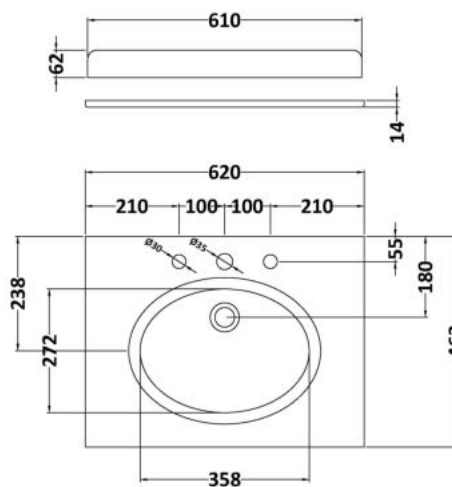

Packaging Dimensions

Height (mm):	895
Width (mm):	610
Depth (mm):	480
Gross Weight (kg):	25

Packaging Data

Box Colour:	Brown Cardboard Box
Box Qty:	1
Label Size:	100 x 50
Label Colour:	White Label
Label Qty:	2

Outer Box Dimensions (If Applicable)

Height (mm):	
Width (mm):	
Depth (mm):	
Gross Weight (kg):	
Barcode:	5055275812815

Product Details

Country of Origin:	United Kingdom
Fitting Instruction:	No
CE Certification:	N/A
FSC Certified Materials:	Yes
Colour:	Stone Grey
Construction Method:	Cam & Wood Dowel
Construction Type:	Rigid
Cabinet Finish:	MFC Textured Woodgrain
Fascia Finish:	Mdf Vinyl Textured Woodgrain
Cabinet Thickness (mm):	18
Fascia Thickness (mm):	18
Drawer Included:	No
Drawer Type:	Not Applicable
No of Shelves:	1
Hinge Type:	110 Degree Inset Clip-On S/C
Hinge Included:	Yes
Adjustable Legs:	No
Fixings Included:	No
Handle Style:	Traditional
Waste Shroud:	No
Handle Included:	Yes
Handle Type:	Strap

Sales Code: LOM224

Description: 600 Single Bowl Marble Top 3Th

Product Dimensions

Height (mm):	268
Width (mm):	620
Depth (mm):	463
Nett Weight (kg):	13.5

Packaging Dimensions

Height (mm):	310
Width (mm):	700
Depth (mm):	550
Gross Weight (kg):	14

Packaging Data

Box Colour:	White Cardboard Box
Box Qty:	1
Label Size:	100 x 50
Label Colour:	White Label
Label Qty:	2

Outer Box Dimensions (If Applicable)

Height (mm):	
Width (mm):	
Depth (mm):	
Gross Weight (kg):	
Barcode:	5056211818991