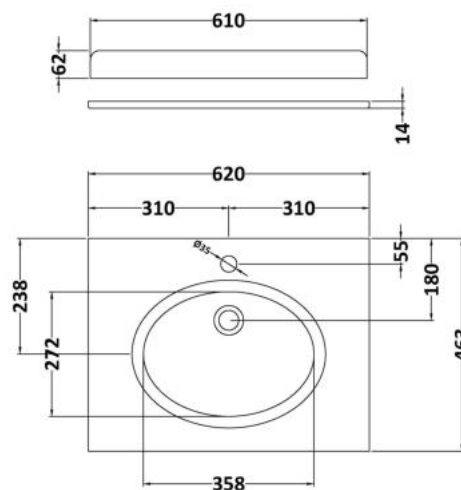

Packaging Dimensions

Height (mm):	895
Width (mm):	610
Depth (mm):	480
Gross Weight (kg):	25

Packaging Data

Box Colour:	Brown Cardboard Box
Box Qty:	1
Label Size:	100 x 50
Label Colour:	White Label
Label Qty:	2

Outer Box Dimensions (If Applicable)

Height (mm):	
Width (mm):	
Depth (mm):	
Gross Weight (kg):	
Barcode:	5055275812815

Product Details

Country of Origin:	United Kingdom
Fitting Instruction:	No
CE Certification:	N/A
FSC Certified Materials:	Yes
Colour:	Stone Grey
Construction Method:	Cam & Wood Dowel
Construction Type:	Rigid
Cabinet Finish:	MFC Textured Woodgrain
Fascia Finish:	Mdf Vinyl Textured Woodgrain
Cabinet Thickness (mm):	18
Fascia Thickness (mm):	18
Drawer Included:	No
Drawer Type:	Not Applicable
No of Shelves:	1
Hinge Type:	110 Degree Inset Clip-On S/C
Hinge Included:	Yes
Adjustable Legs:	No
Fixings Included:	No
Handle Style:	Traditional
Waste Shroud:	No
Handle Included:	Yes
Handle Type:	Strap

Sales Code: LOM223

Description: 600 Single Bowl Marble Top 1Th

Product Dimensions

Height (mm):	268
Width (mm):	620
Depth (mm):	463
Nett Weight (kg):	13.5

Packaging Dimensions

Height (mm):	310
Width (mm):	700
Depth (mm):	550
Gross Weight (kg):	14

Packaging Data

Box Colour:	White Cardboard Box
Box Qty:	1
Label Size:	100 x 50
Label Colour:	White Label
Label Qty:	2

Outer Box Dimensions (If Applicable)

Height (mm):	
Width (mm):	
Depth (mm):	
Gross Weight (kg):	
Barcode:	5056211818984