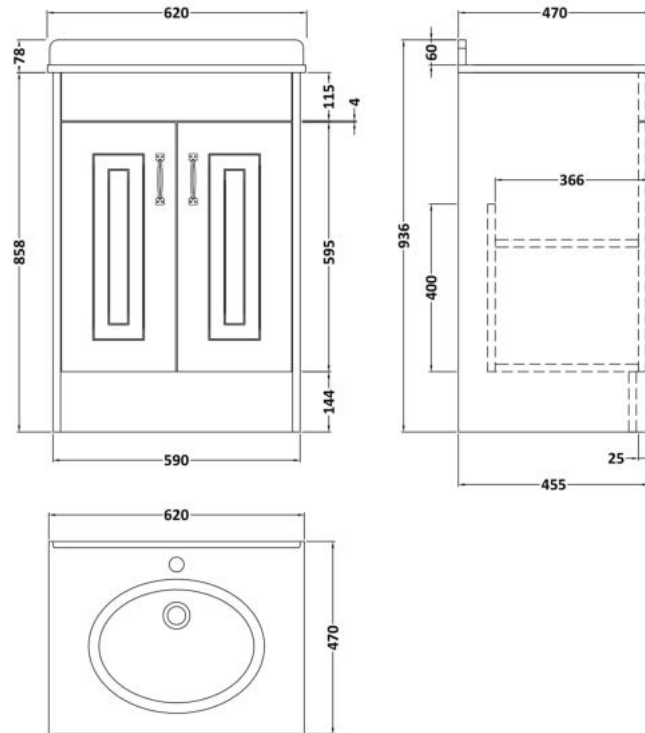

Sales Code: YOR223

Description: 600 2-Door F/S Unit With Marble Top 1Th

Packaging Details

Barcode: 5056462619835

Sales Code: OLF203

Description: 600 2-Door Floor Standing Unit

Product Dimensions

Height (mm):	858
Width (mm):	590
Depth (mm):	455
Nett Weight (kg):	25

Packaging Dimensions

Height (mm):	895
Width (mm):	610
Depth (mm):	480
Gross Weight (kg):	25

Packaging Data

Box Colour:	Brown Cardboard Box
Box Qty:	1
Label Size:	100 x 50
Label Colour:	White Label
Label Qty:	2

Outer Box Dimensions (If Applicable)

Height (mm):	
Width (mm):	
Depth (mm):	
Gross Weight (kg):	
Barcode:	5055275812815

Product Details

Country of Origin:	United Kingdom
Fitting Instruction:	No
CE Certification:	N/A
FSC Certified Materials:	Yes
Colour:	Stone Grey
Construction Method:	Cam & Wood Dowel
Construction Type:	Rigid
Cabinet Finish:	MFC Textured Woodgrain
Fascia Finish:	Mdf Vinyl Textured Woodgrain
Cabinet Thickness (mm):	18
Fascia Thickness (mm):	18
Drawer Included:	No
Drawer Type:	Not Applicable
No of Shelves:	1
Hinge Type:	110 Degree Inset Clip-On S/C
Hinge Included:	Yes
Adjustable Legs:	No
Fixings Included:	No
Handle Style:	Traditional
Waste Shroud:	No
Handle Included:	Yes
Handle Type:	Strap

Sales Code: LOM223

Description: 600 Single Bowl Marble Top 1Th

Product Dimensions

Height (mm):	268
Width (mm):	620
Depth (mm):	463
Nett Weight (kg):	13.5

Packaging Dimensions

Height (mm):	310
Width (mm):	700
Depth (mm):	550
Gross Weight (kg):	14