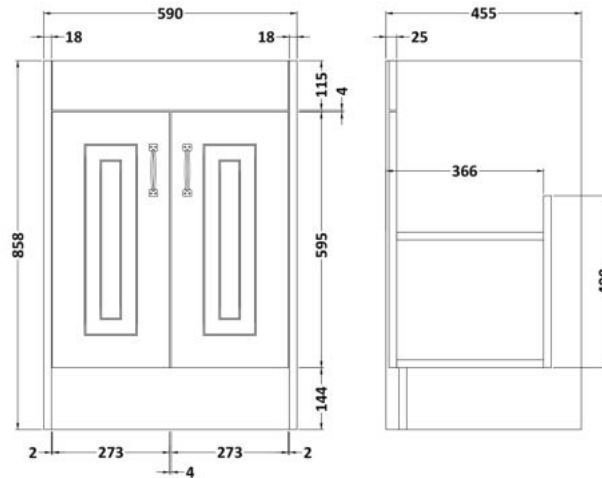

Sales Code: YOR223

Description: 600 2-Door F/S Unit With Marble Top 1Th

Packaging Details

Barcode: 5056462619835

Sales Code: OLF203

Description: 600 2-Door Floor Standing Unit

Product Dimensions

Height (mm):	858
Width (mm):	590
Depth (mm):	455
Nett Weight (kg):	25

Packaging Dimensions

Height (mm):	895
Width (mm):	610
Depth (mm):	480
Gross Weight (kg):	25

Packaging Data

Box Colour:	Brown Cardboard Box
Box Qty:	1
Label Size:	100 x 50
Label Colour:	White Label
Label Qty:	2

Outer Box Dimensions (If Applicable)

Height (mm):	
Width (mm):	
Depth (mm):	
Gross Weight (kg):	
Barcode:	5055275812815

Product Details

Country of Origin:	United Kingdom
Fitting Instruction:	No
CE Certification:	N/A
FSC Certified Materials:	Yes
Colour:	Stone Grey
Construction Method:	Cam & Wood Dowel
Construction Type:	Rigid
Cabinet Finish:	MFC Textured Woodgrain
Fascia Finish:	Mdf Vinyl Textured Woodgrain
Cabinet Thickness (mm):	18
Fascia Thickness (mm):	18
Drawer Included:	No
Drawer Type:	Not Applicable
No of Shelves:	1
Hinge Type:	110 Degree Inset Clip-On S/C
Hinge Included:	Yes
Adjustable Legs:	No
Fixings Included:	No
Handle Style:	Traditional
Waste Shroud:	No
Handle Included:	Yes
Handle Type:	Strap

Sales Code: LOM223

Description: 600 Single Bowl Marble Top 1Th

Product Dimensions

Height (mm):	268
Width (mm):	620
Depth (mm):	463
Nett Weight (kg):	13.5

Packaging Dimensions

Height (mm):	310
Width (mm):	700
Depth (mm):	550
Gross Weight (kg):	14