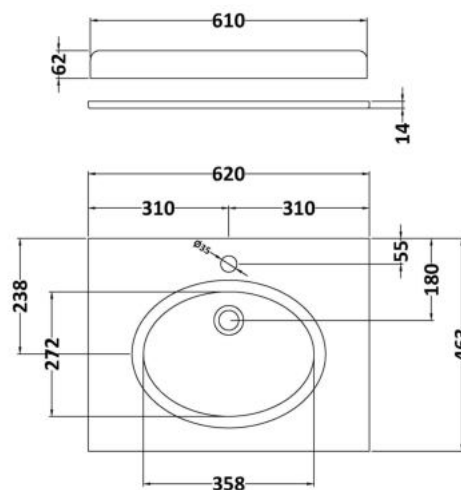

### Product Dimensions

Height (mm):	858
Width (mm):	590
Depth (mm):	455
Nett Weight (kg):	25

### Packaging Dimensions

Height (mm):	895
Width (mm):	610
Depth (mm):	480
Gross Weight (kg):	25

### Outer Box Dimensions (If Applicable)

Height (mm):	
Width (mm):	
Depth (mm):	
Gross Weight (kg):	
Barcode:	5055275812815

### Product Dimensions

Height (mm):	268
Width (mm):	620
Depth (mm):	463
Nett Weight (kg):	13.5