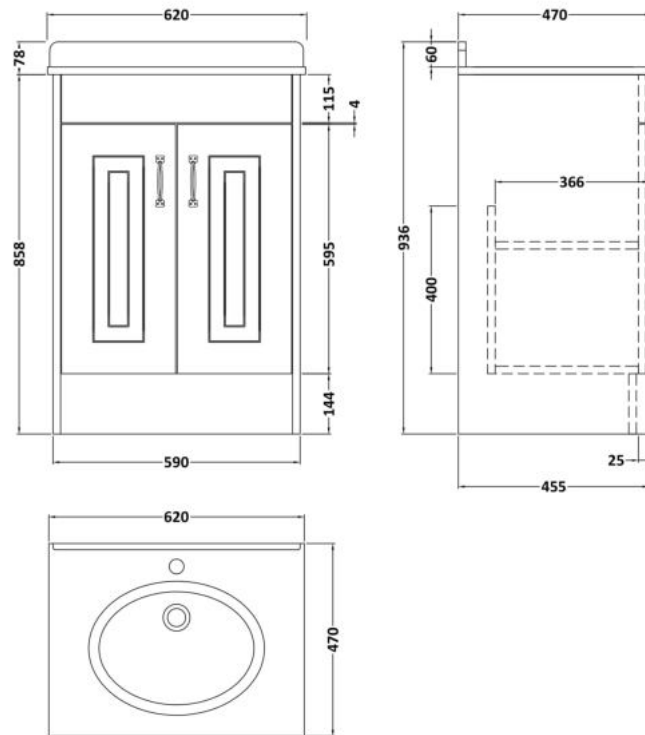

Sales Code: YOR222

Description: 600 2-Door F/S Unit With Marble Top 1Th

Packaging Details

Barcode: 5056462619651