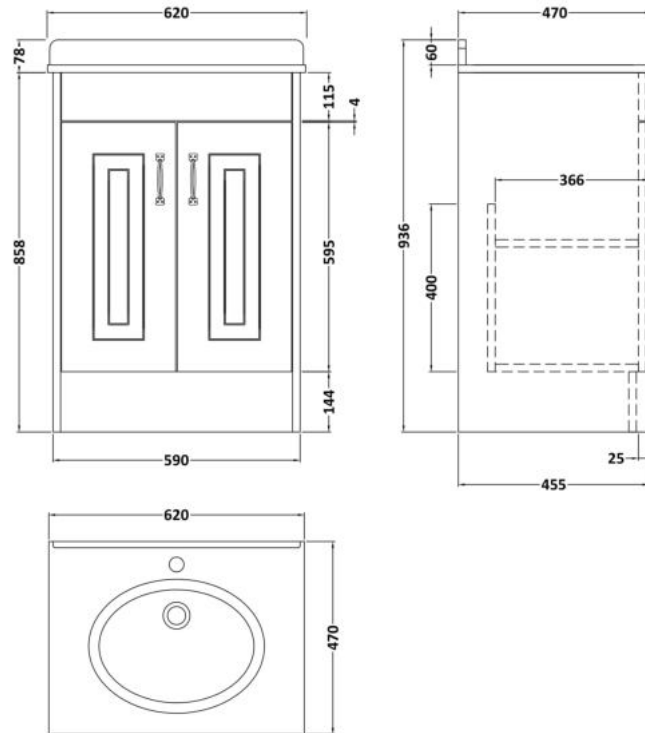

Sales Code: YOR221

Description: 600 2-Door F/S Unit With Marble Top 1Th

Packaging Details

Barcode: 5056462619477